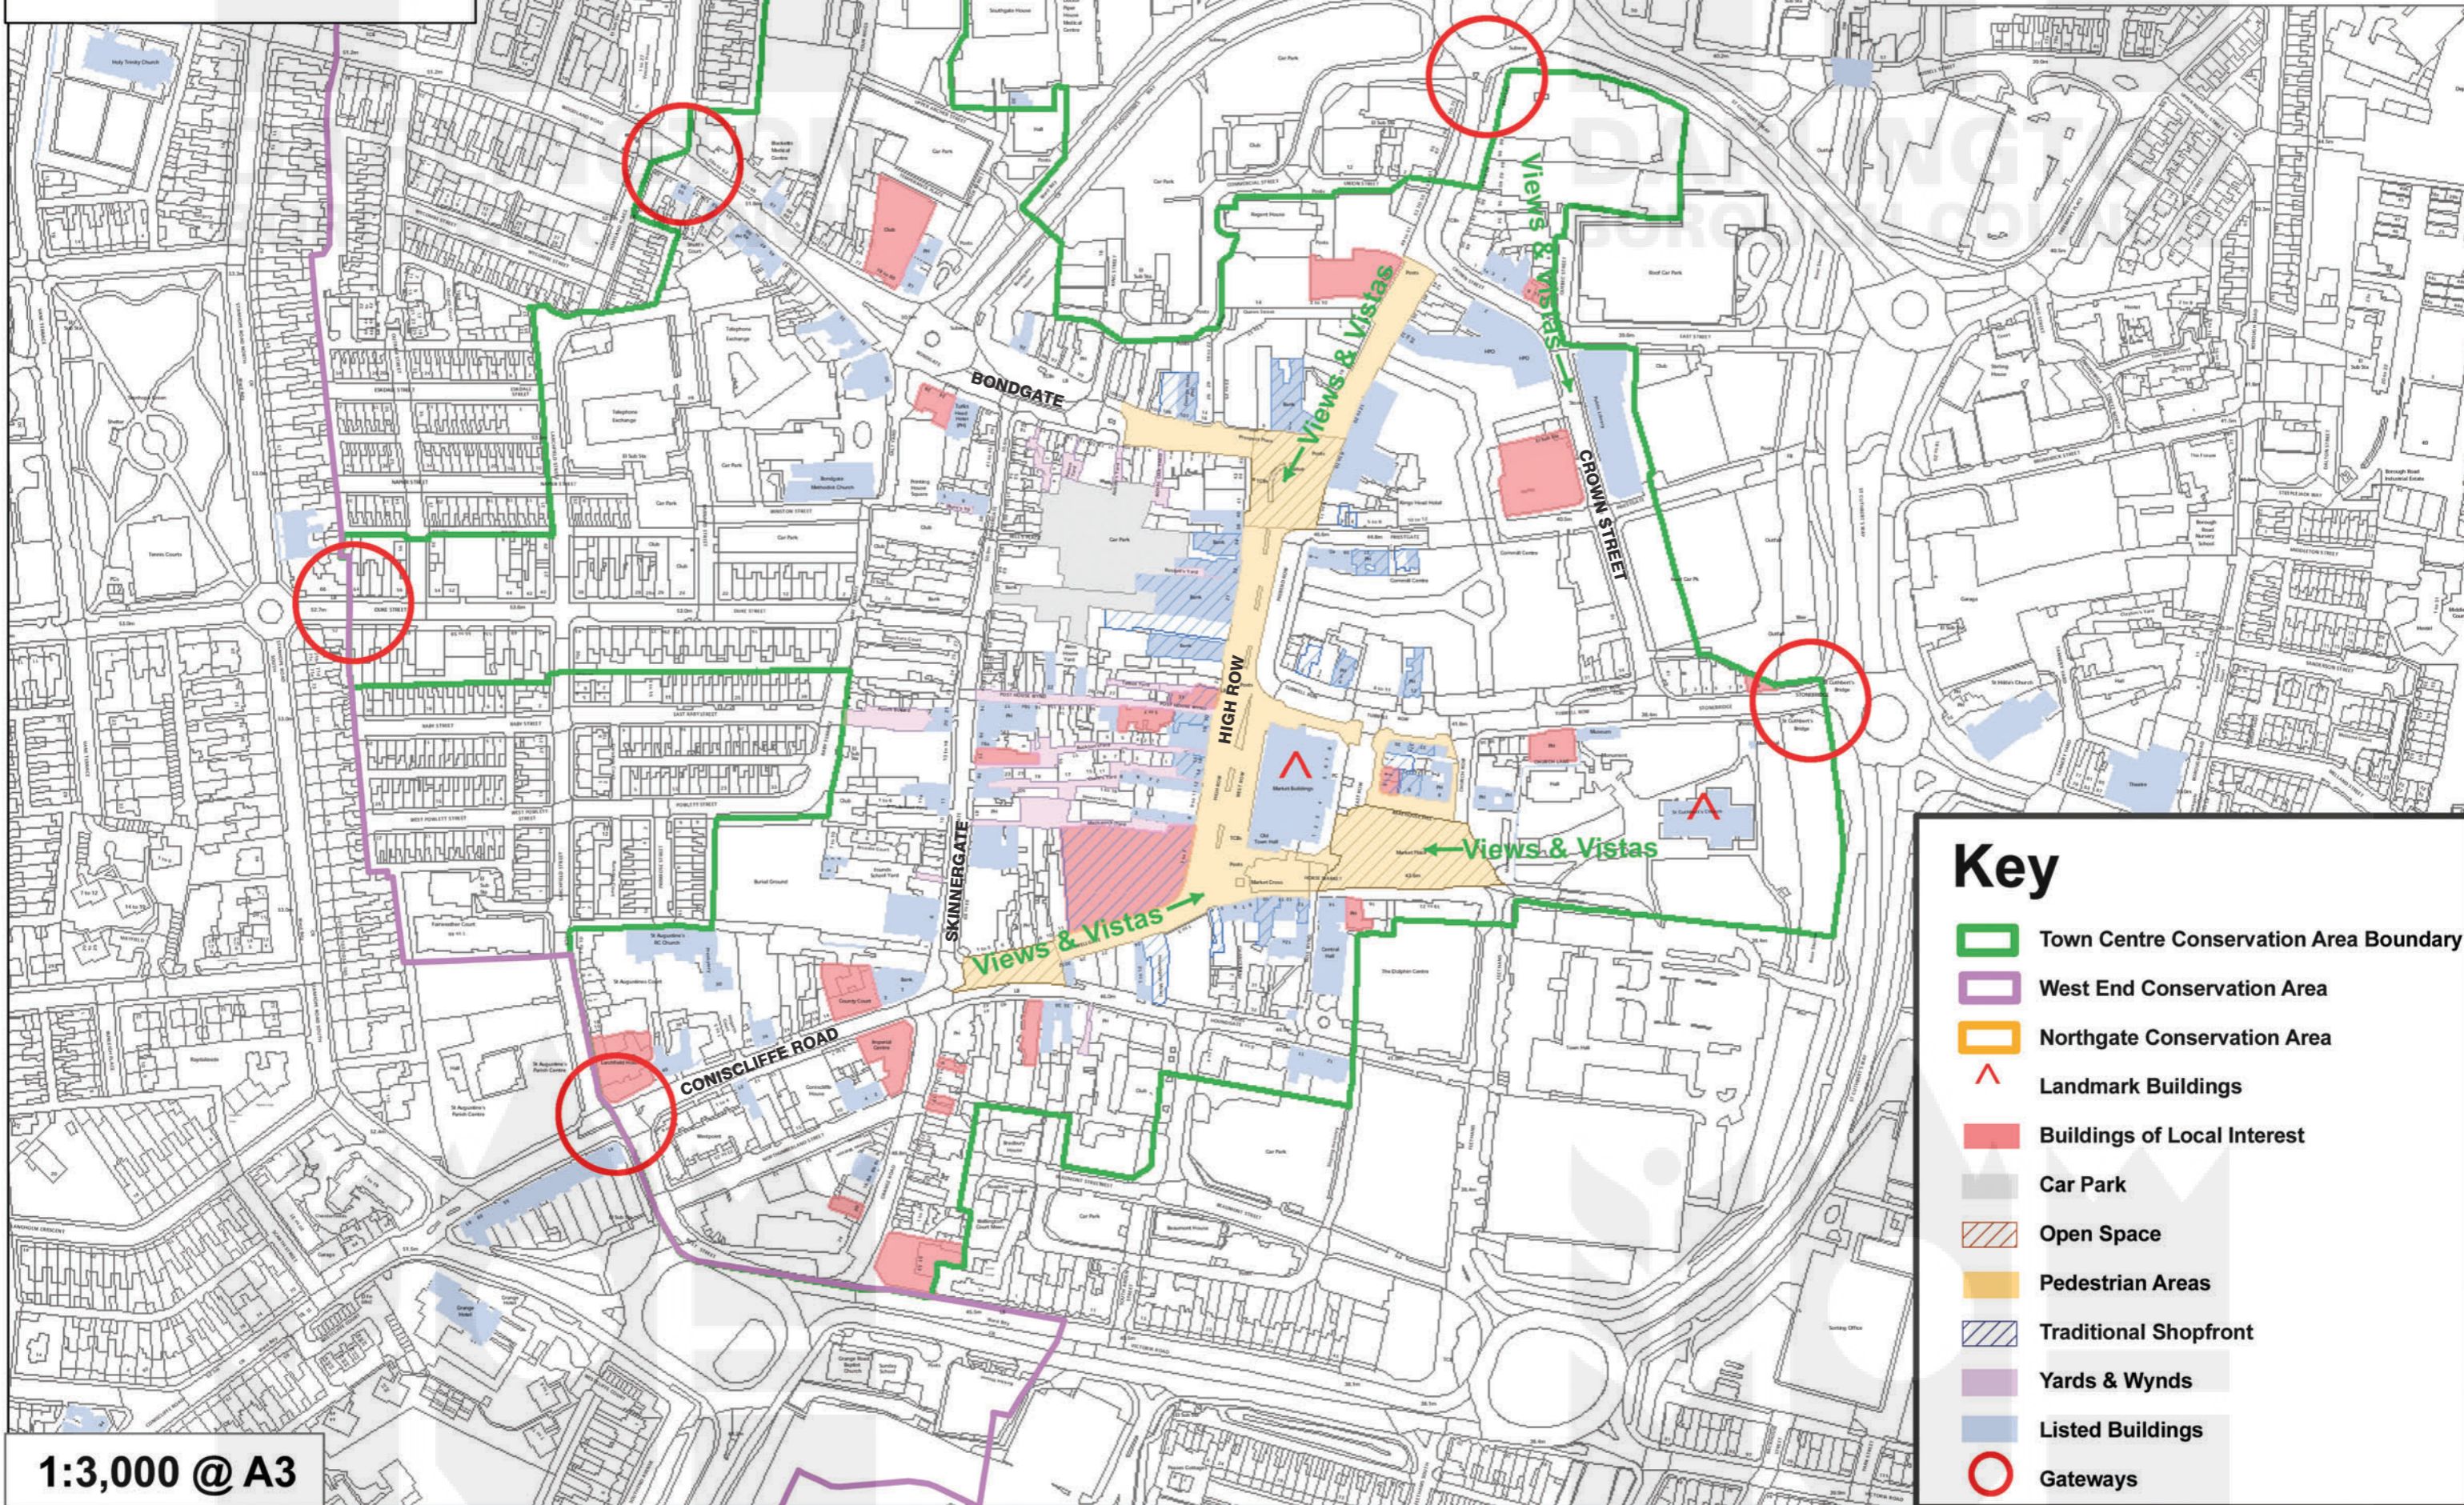

Proposed Town Centre Conservation Area Key Map

- ## Key
- Town Centre Conservation Area Boundary
 - West End Conservation Area
 - Northgate Conservation Area
 - ^ Landmark Buildings
 - Buildings of Local Interest
 - Car Park
 - Open Space
 - Pedestrian Areas
 - Traditional Shopfront
 - Yards & Wynds
 - Listed Buildings
 - Gateways