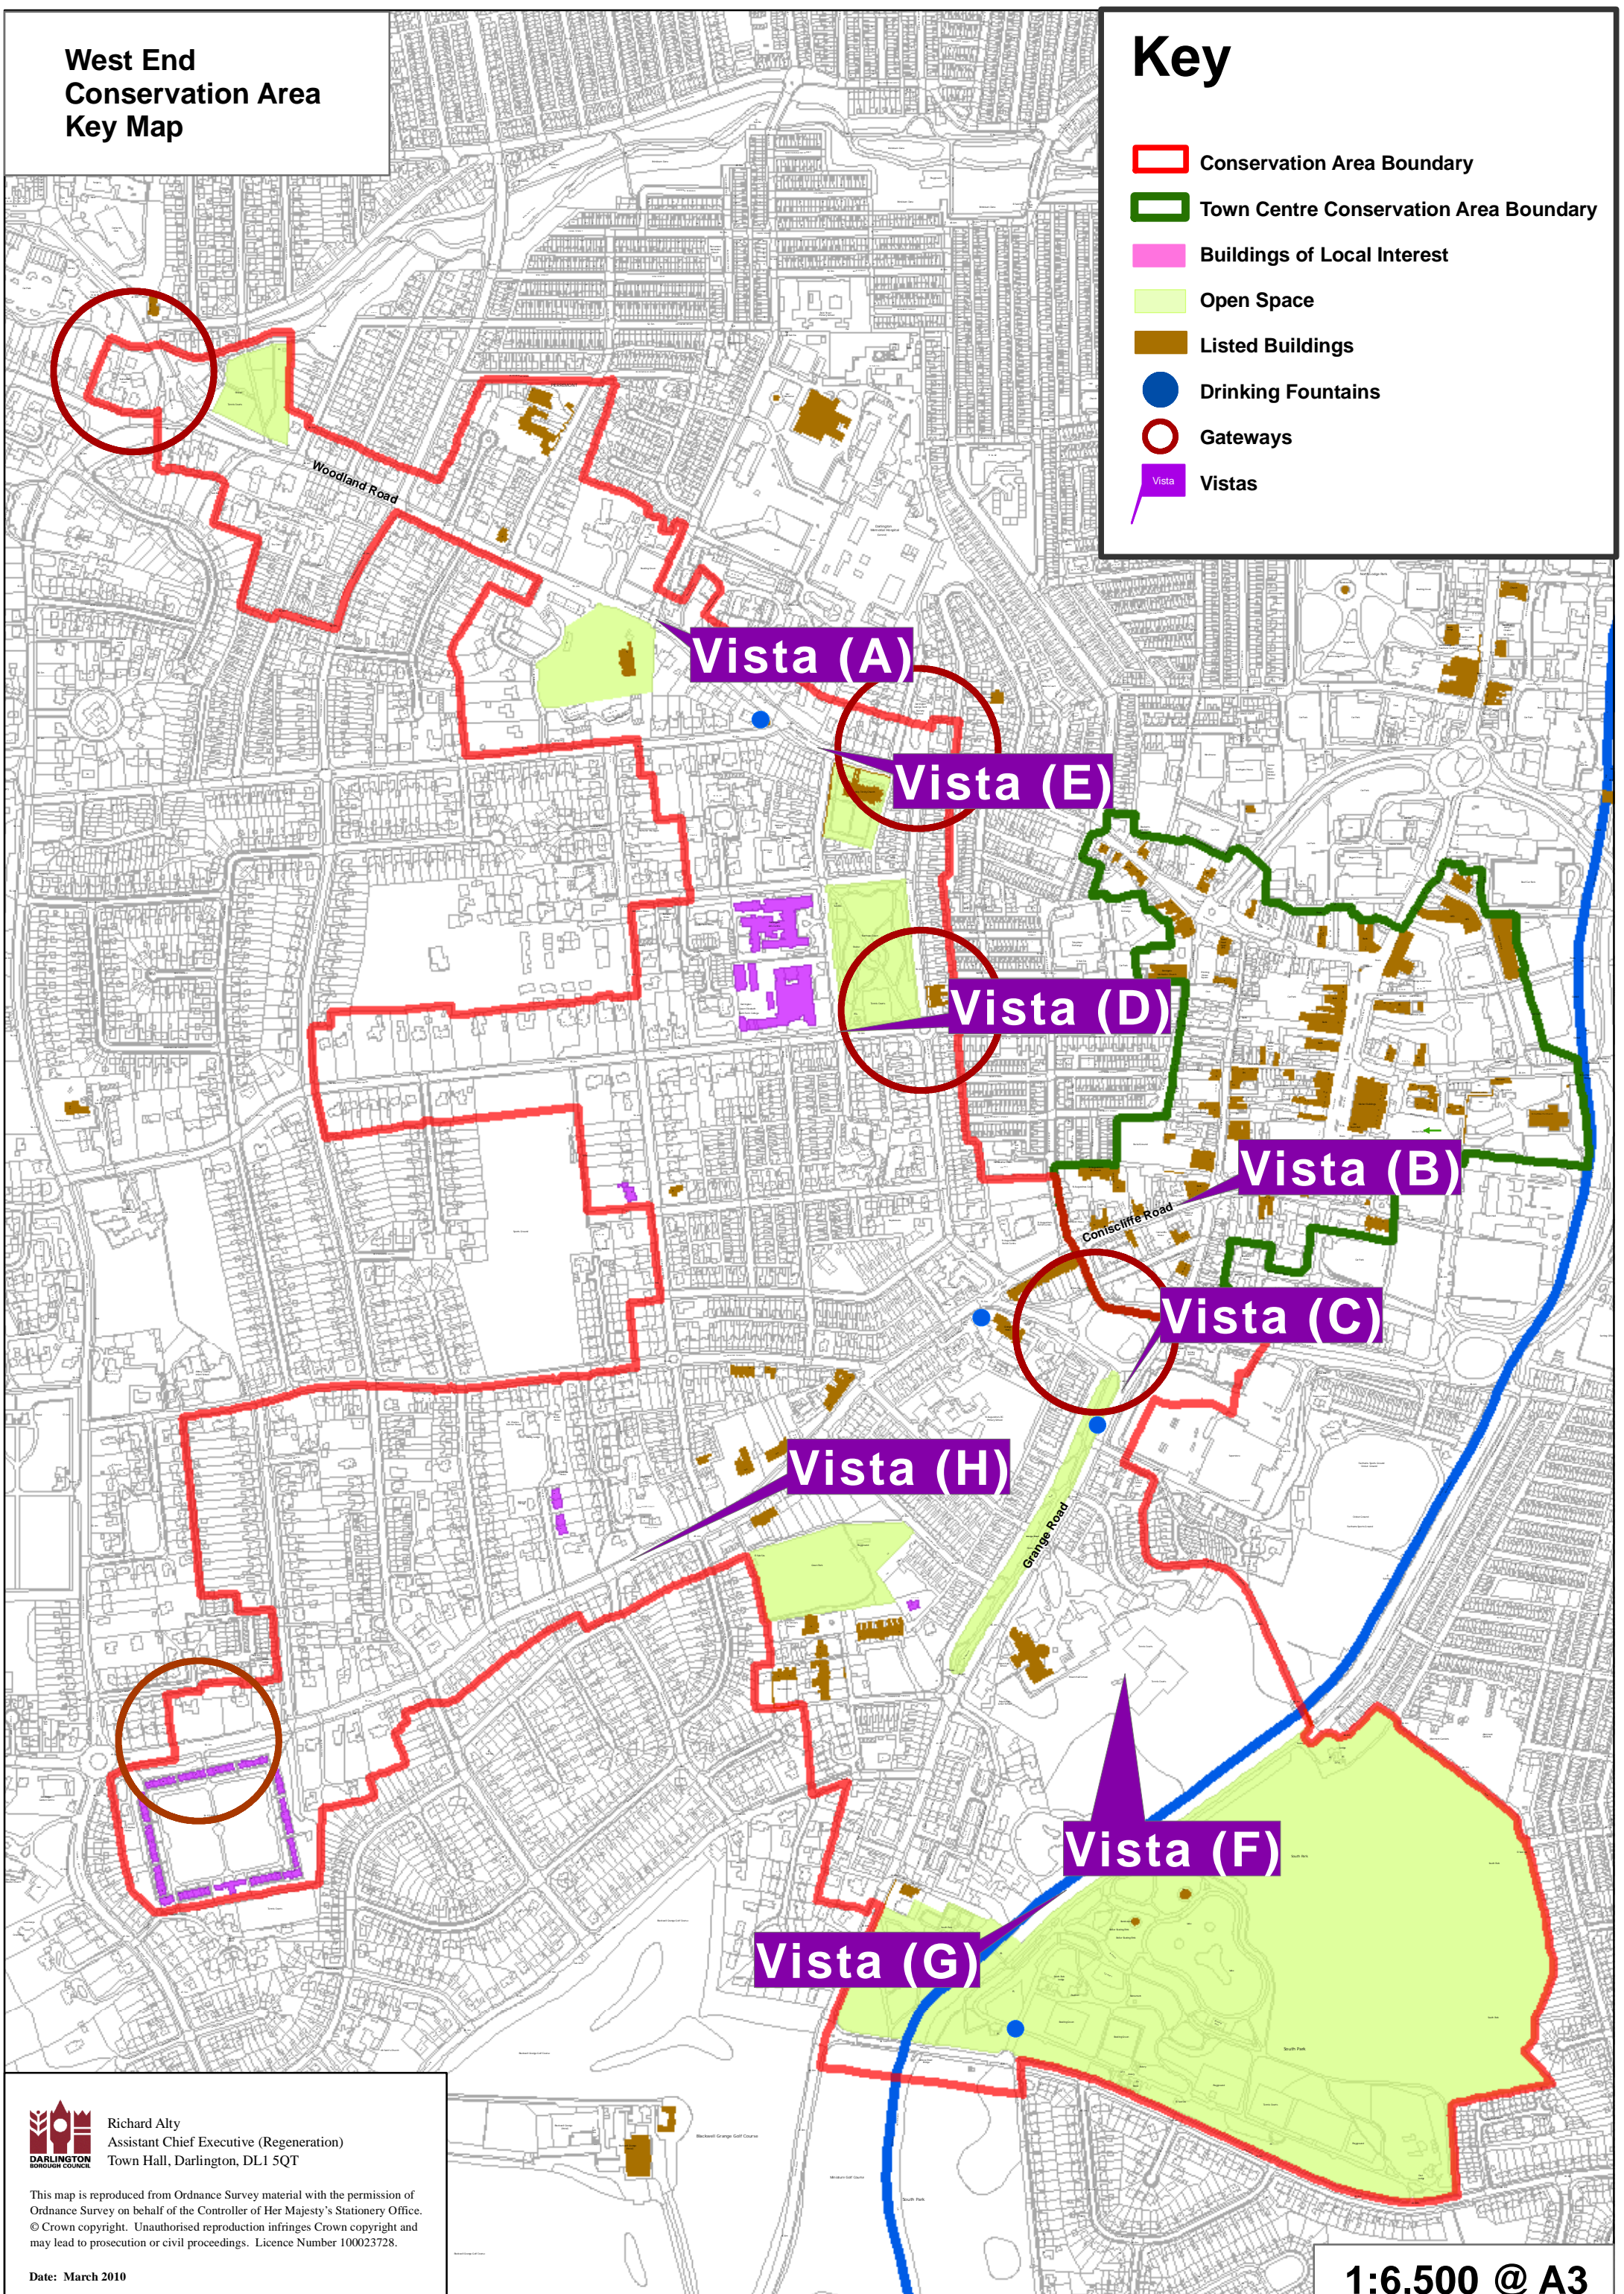

**West End
Conservation Area
Key Map**

Key

- ▭ Conservation Area Boundary
- ▭ Town Centre Conservation Area Boundary
- ▭ Buildings of Local Interest
- ▭ Open Space
- ▭ Listed Buildings
- Drinking Fountains
- Gateways
- ▭ Vistas

Richard Alty
Assistant Chief Executive (Regeneration)
Town Hall, Darlington, DL1 5QT

This map is reproduced from Ordnance Survey material with the permission of Ordnance Survey on behalf of the Controller of Her Majesty's Stationery Office. © Crown copyright. Unauthorised reproduction infringes Crown copyright and may lead to prosecution or civil proceedings. Licence Number 100023728.