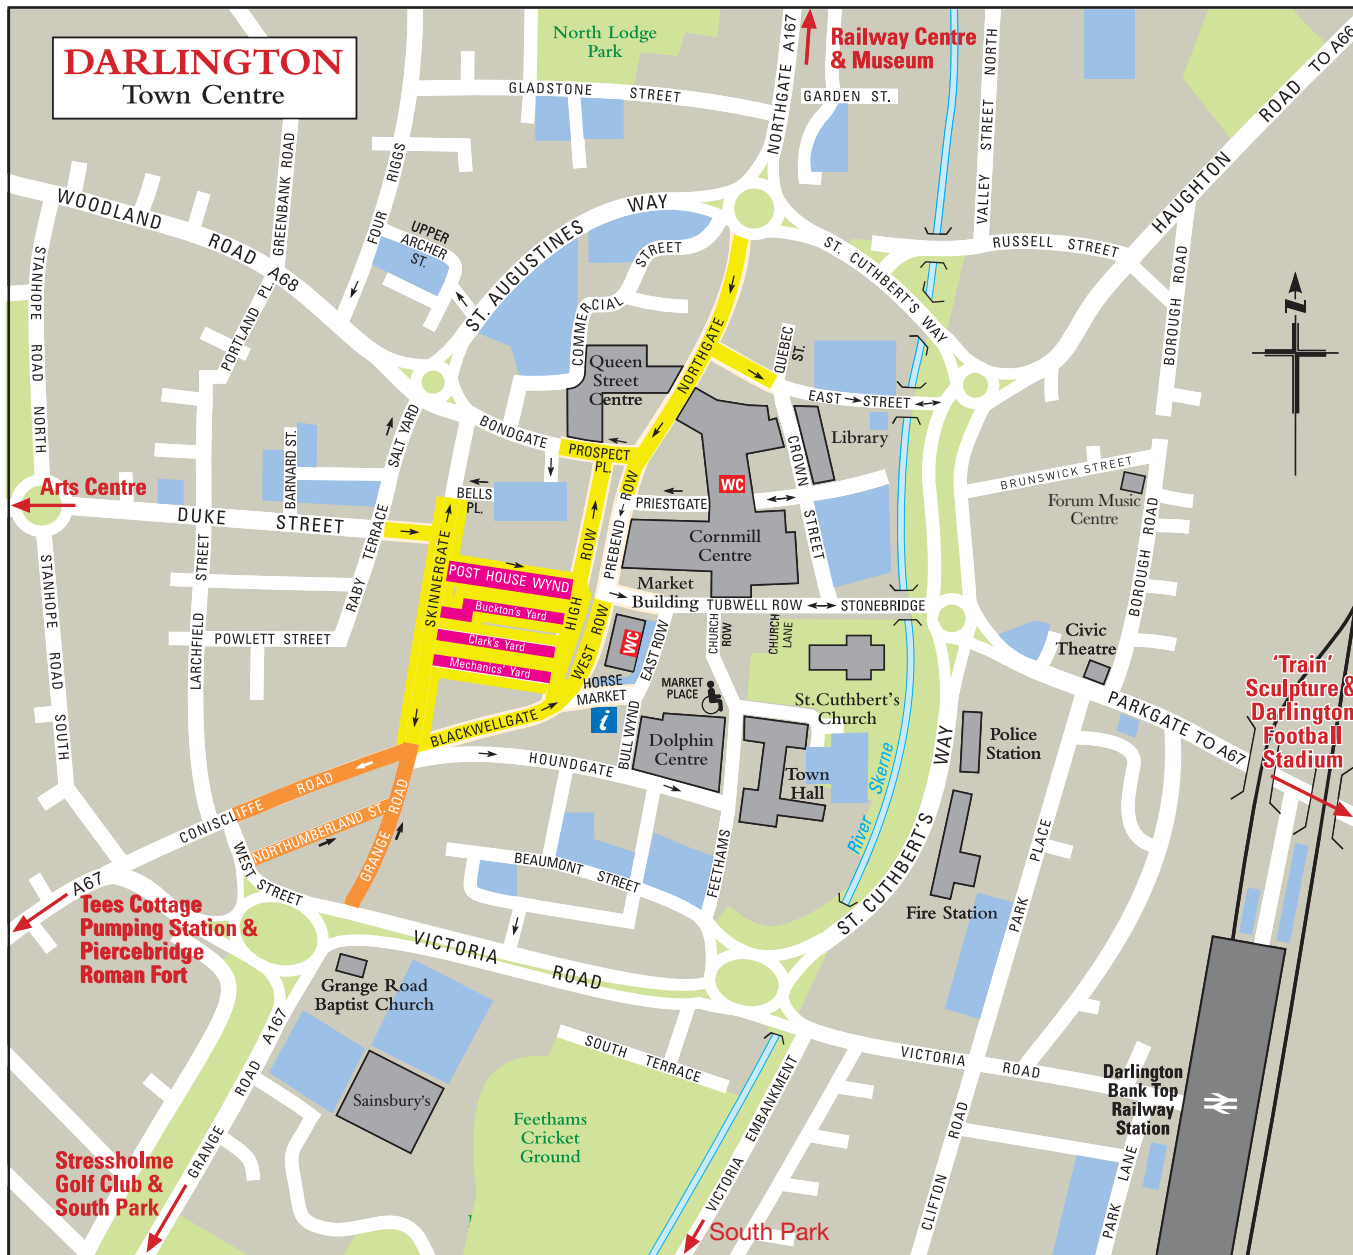

# Town Centre Map

## MAP KEY

Pedestrian and Restricted access

Car Parks

Imperial Quarter

Yards/Wynd

Information Darlington: Tourist Information Centre

Public Conveniences (under Market Hall facing Market Square and in Cornmill Centre)

Shopmobility

**DARLINGTON**  
Town Centre

**Railway Centre & Museum**

**Arts Centre**

**'Train' Sculpture & Darlington Football Stadium**

**Tees Cottage Pumping Station & Piercebridge Roman Fort**

**Stressholme Golf Club & South Park**

**South Park**