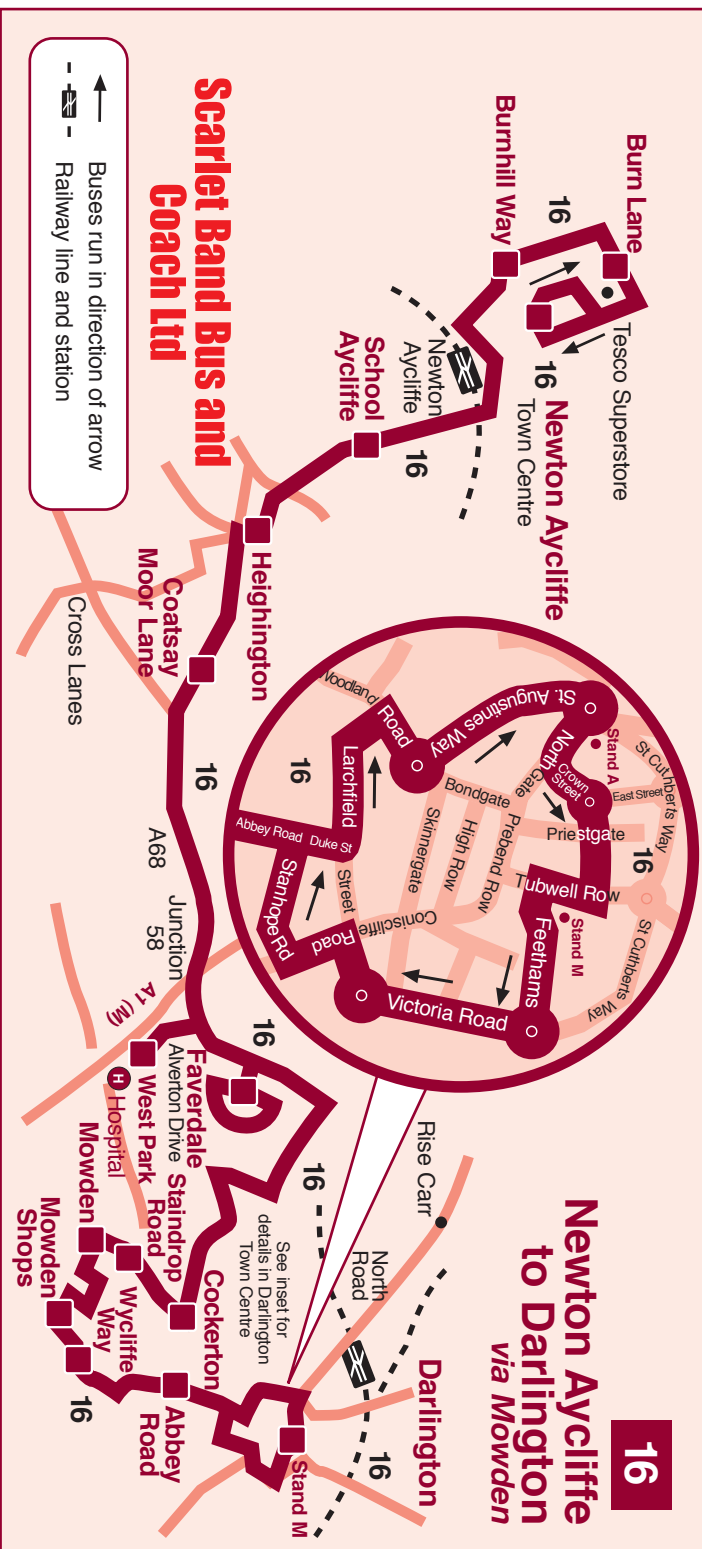

traveline
public transport info
0871 200 22 33
Open daily 7am to 9pm
Calls from landlines cost 10p per minute

Lead partner Blefeld

Scarlet Band Bus and Coach Ltd

Tel: 01740 654247

Welfare Garage | Station Road
West Cornforth | Co. Durham | DL17 9LA

service
16

Bus Times

operated by

Scarlet Band Bus and Coach Ltd
on behalf of

Darlington - Newton Aycliffe

From 5 May 2009