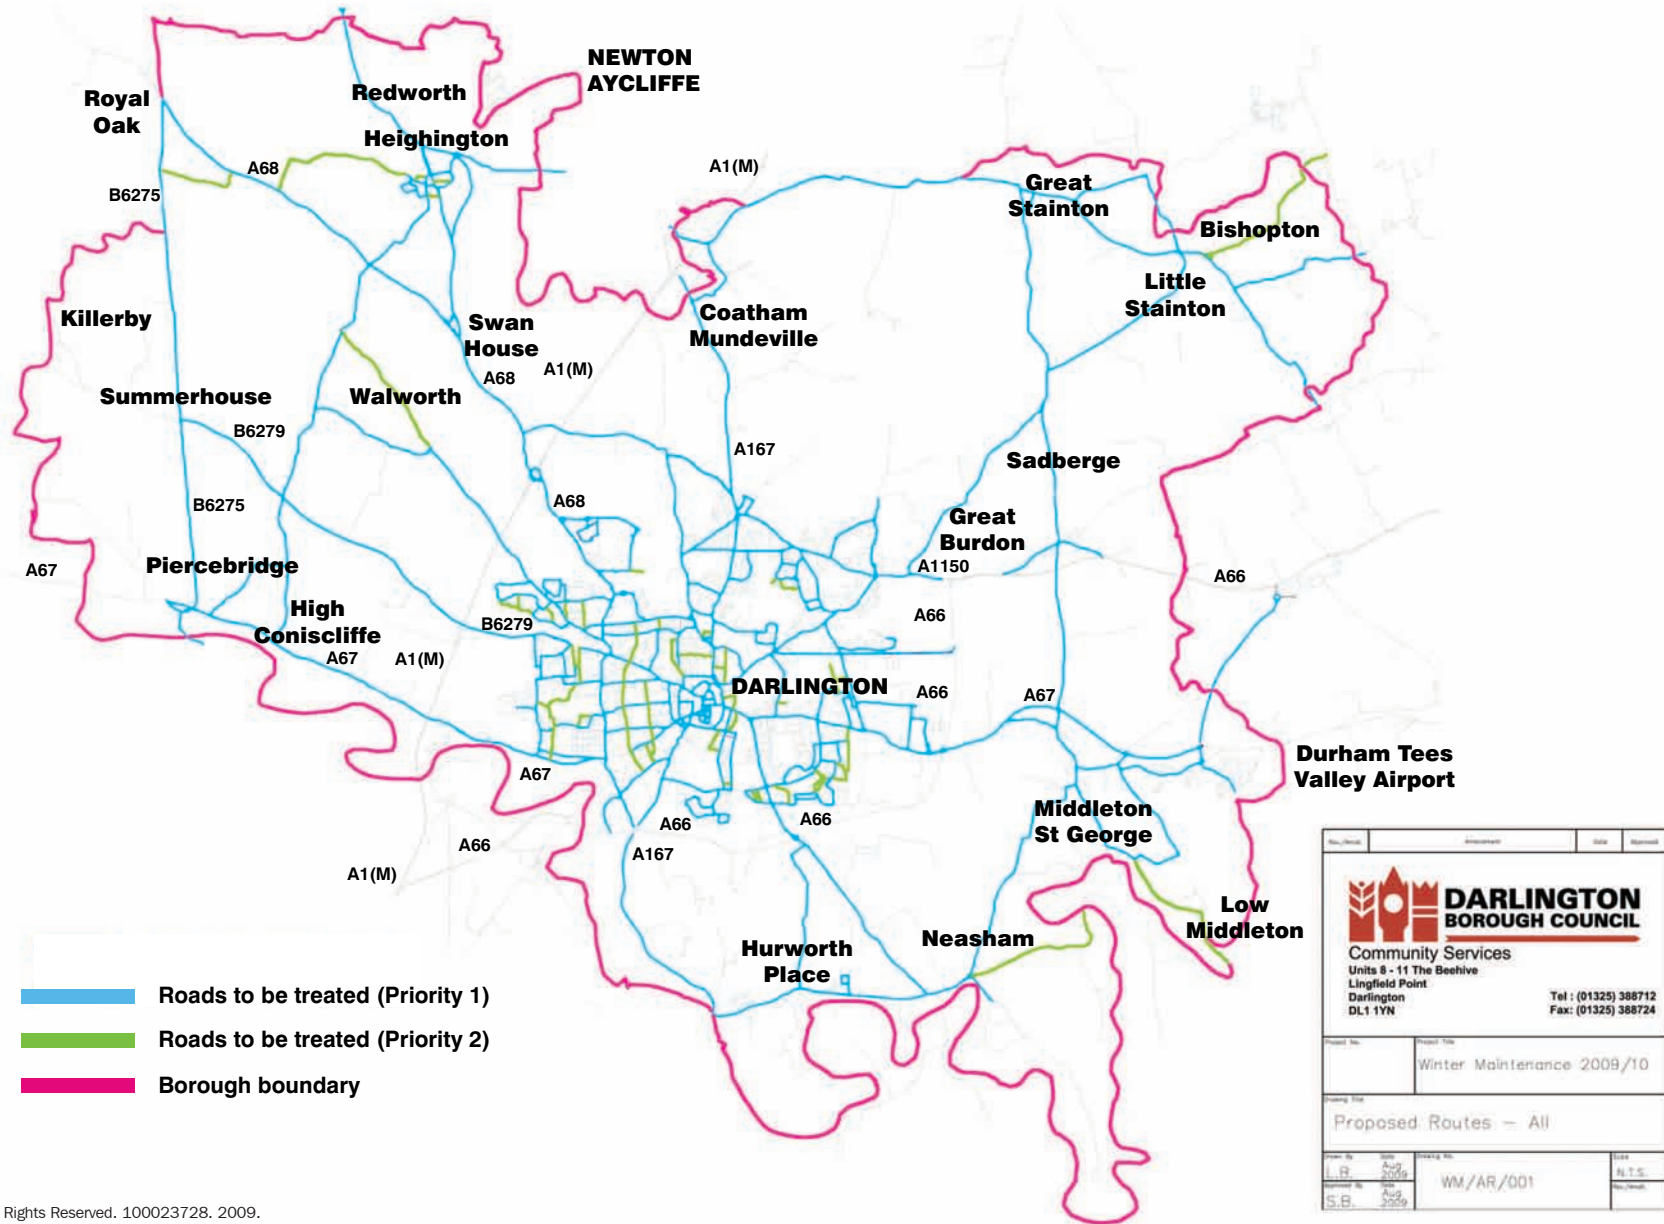

DARLINGTON GRITTING ROUTES 2011

© Crown copyright. All Rights Reserved. 100023728. 2009.