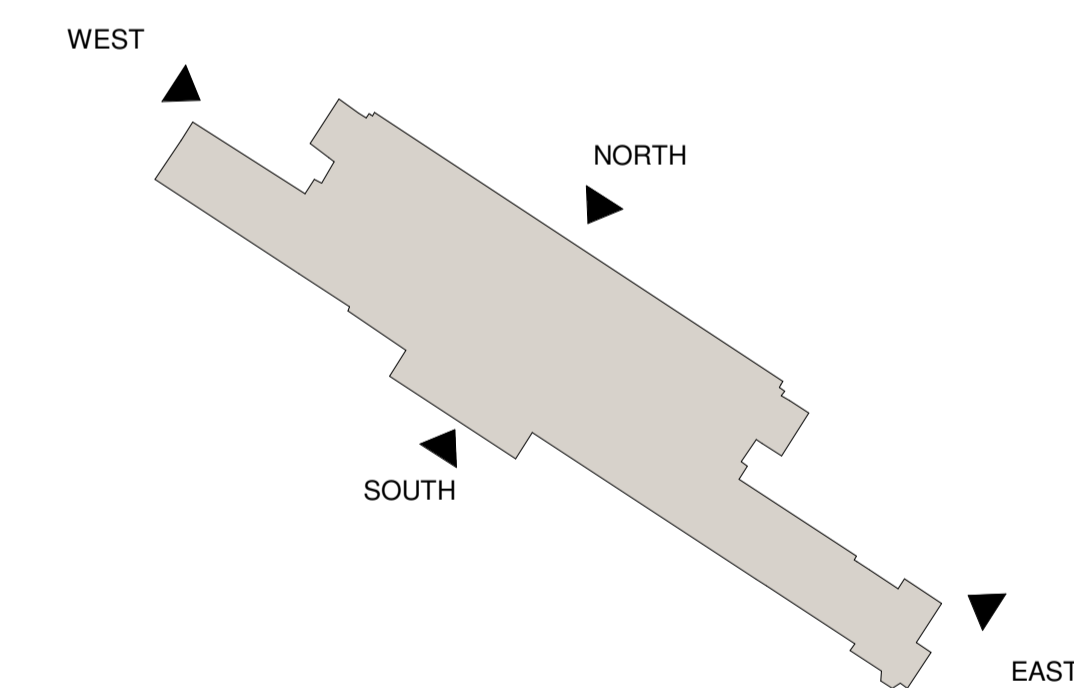

**North Elevation - Proposed**  
1:200

**South Elevation - Proposed**  
1:200

**East Elevation - Proposed**  
1:200

**West Elevation - Proposed**  
1:200

**SPACE**

Spaceworks, Benton Park Road, Newcastle upon Tyne, NE7 7LX  
T: +44 (0)1944 600 6660  
www.spacearchitects.co.uk

Project <b>Darlington Railway Heritage Quarter</b>				
Drawing Title <b>Elevations - Proposed - Head of Steam</b>				
Project No. <b>K00231</b>	Drawing No. <b>Z2-XX-DR-A-02101</b>	Status <b>S1</b>	Revision <b>P1</b>	Scale at A1 <b>As indicated</b>
File Reference: <b>DRHQ-SPACE-Z2-XX-DR-A-02101</b>				