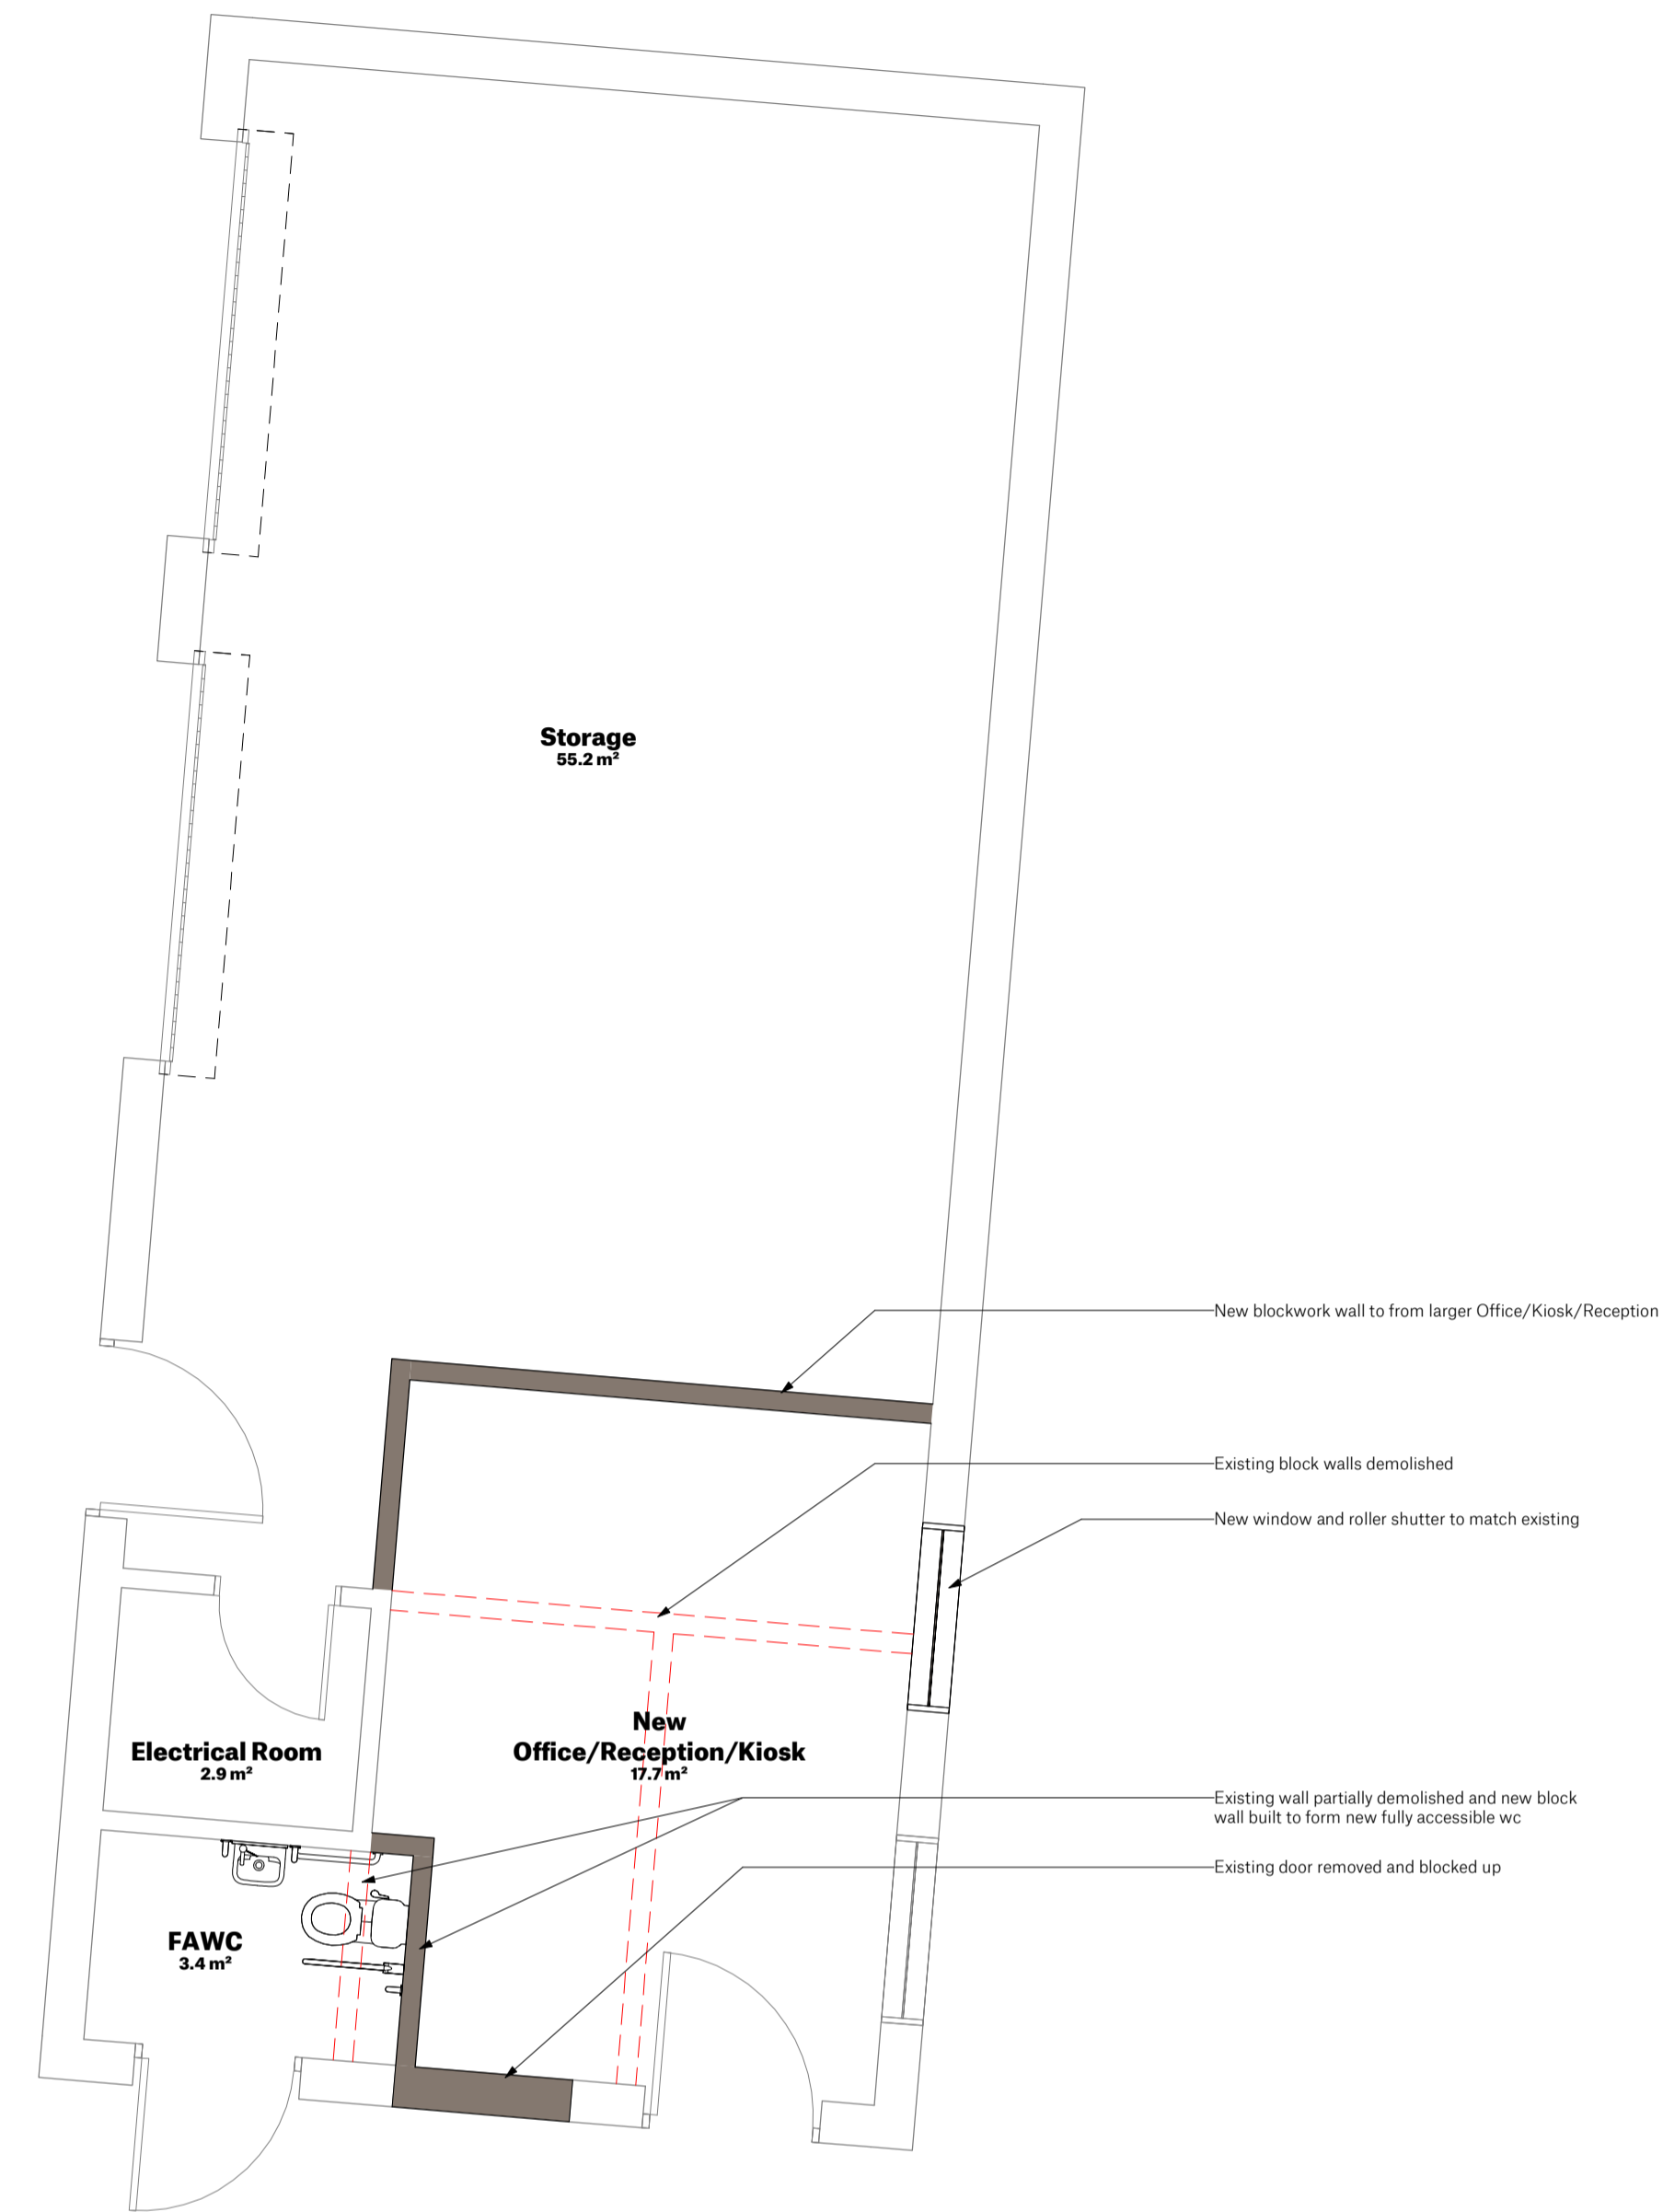

**Zone 8 Building - Existing GA plan**  
1:50

**Zone 8 Building - Proposed GA plan**  
1:50

**Existing 'ZONE 8' Building**

# SPACE

Spaceworks, Benton Park Road, Newcastle upon Tyne, NE7 7LX  
T: +44 (0)1844 800 6660  
www.spacearchitects.co.uk

Project <b>Eastbourne Sports Complex</b>				
Drawing Title <b>GA Plan - Zone 8 Building</b>				
Project No. <b>08290</b>	Drawing No. <b>ZZ-00-DR-A-010001</b>	Status <b>S1</b>	Revision <b>P1</b>	Scale at A1 <b>1:50</b>
File Reference: <b>08290-SPACE-ZZ-00-DR-A-010001</b>				