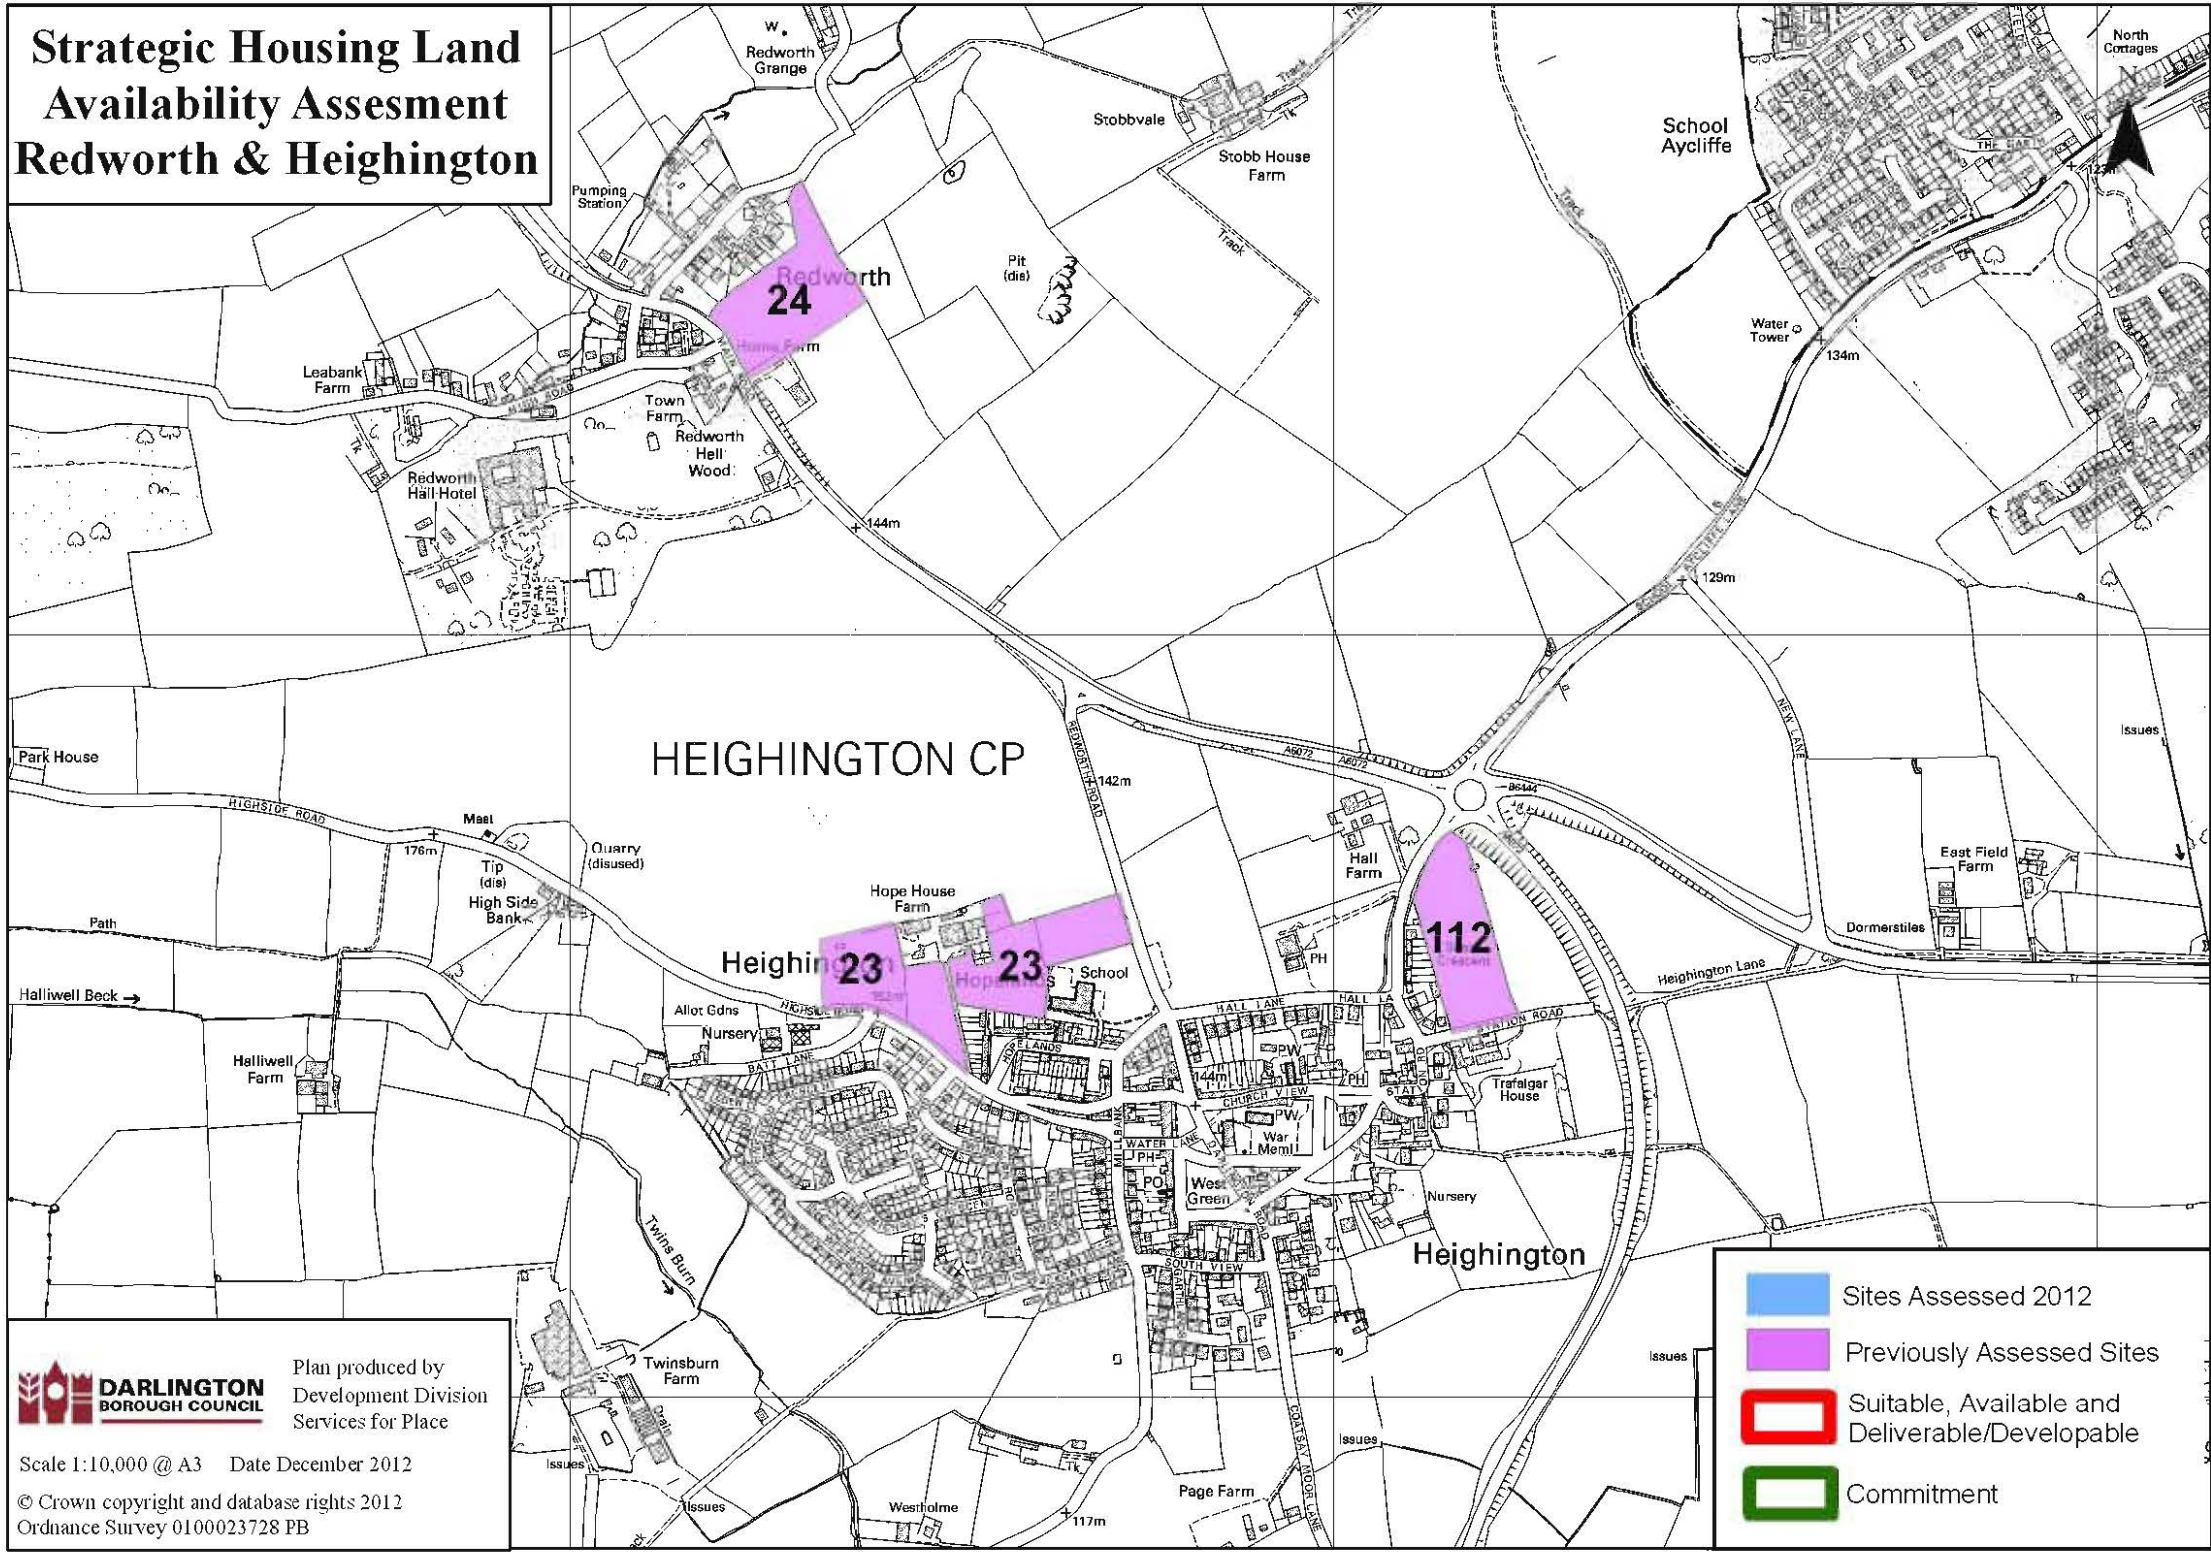

Strategic Housing Land Availability Assessment Redworth & Heighington

DARLINGTON BOROUGH COUNCIL
 Plan produced by
 Development Division
 Services for Place

Scale 1:10,000 @ A3 Date December 2012
 © Crown copyright and database rights 2012
 Ordnance Survey 0100023728 PB

- Sites Assessed 2012
- Previously Assessed Sites
- Suitable, Available and Deliverable/Developable
- Commitment