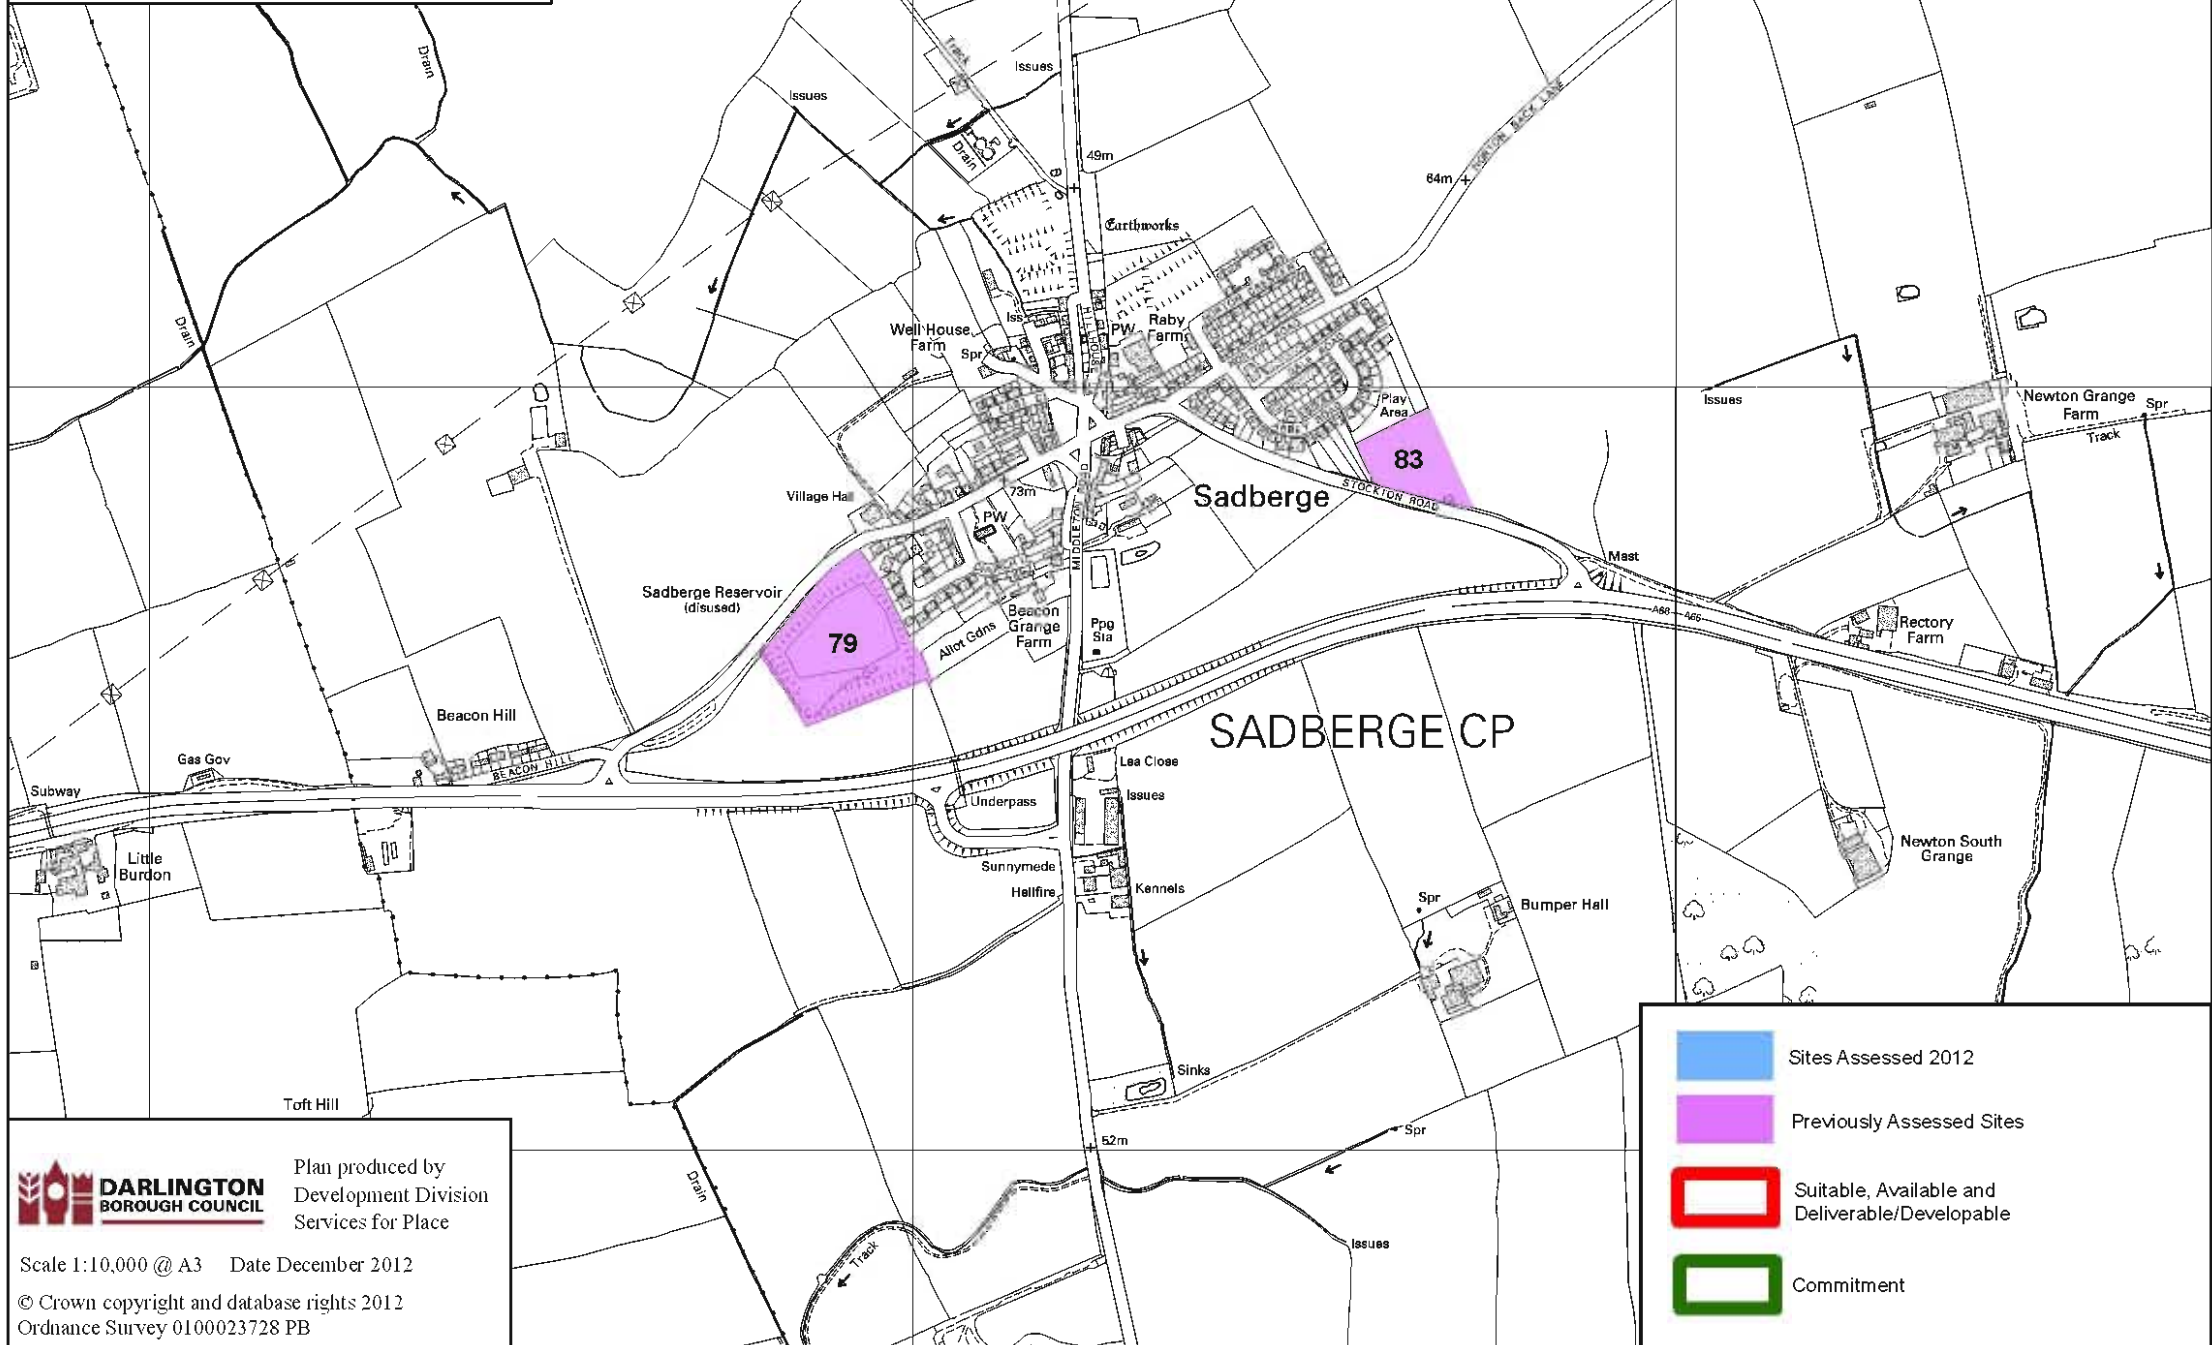

# Strategic Housing Land Availability Assessment Sadberge

	Sites Assessed 2012
	Previously Assessed Sites
	Suitable, Available and Deliverable/Developable
	Commitment

 **DARLINGTON BOROUGH COUNCIL**  
Plan produced by Development Division Services for Place

Scale 1:10,000 @ A3 Date December 2012  
© Crown copyright and database rights 2012  
Ordnance Survey 0100023728 PB