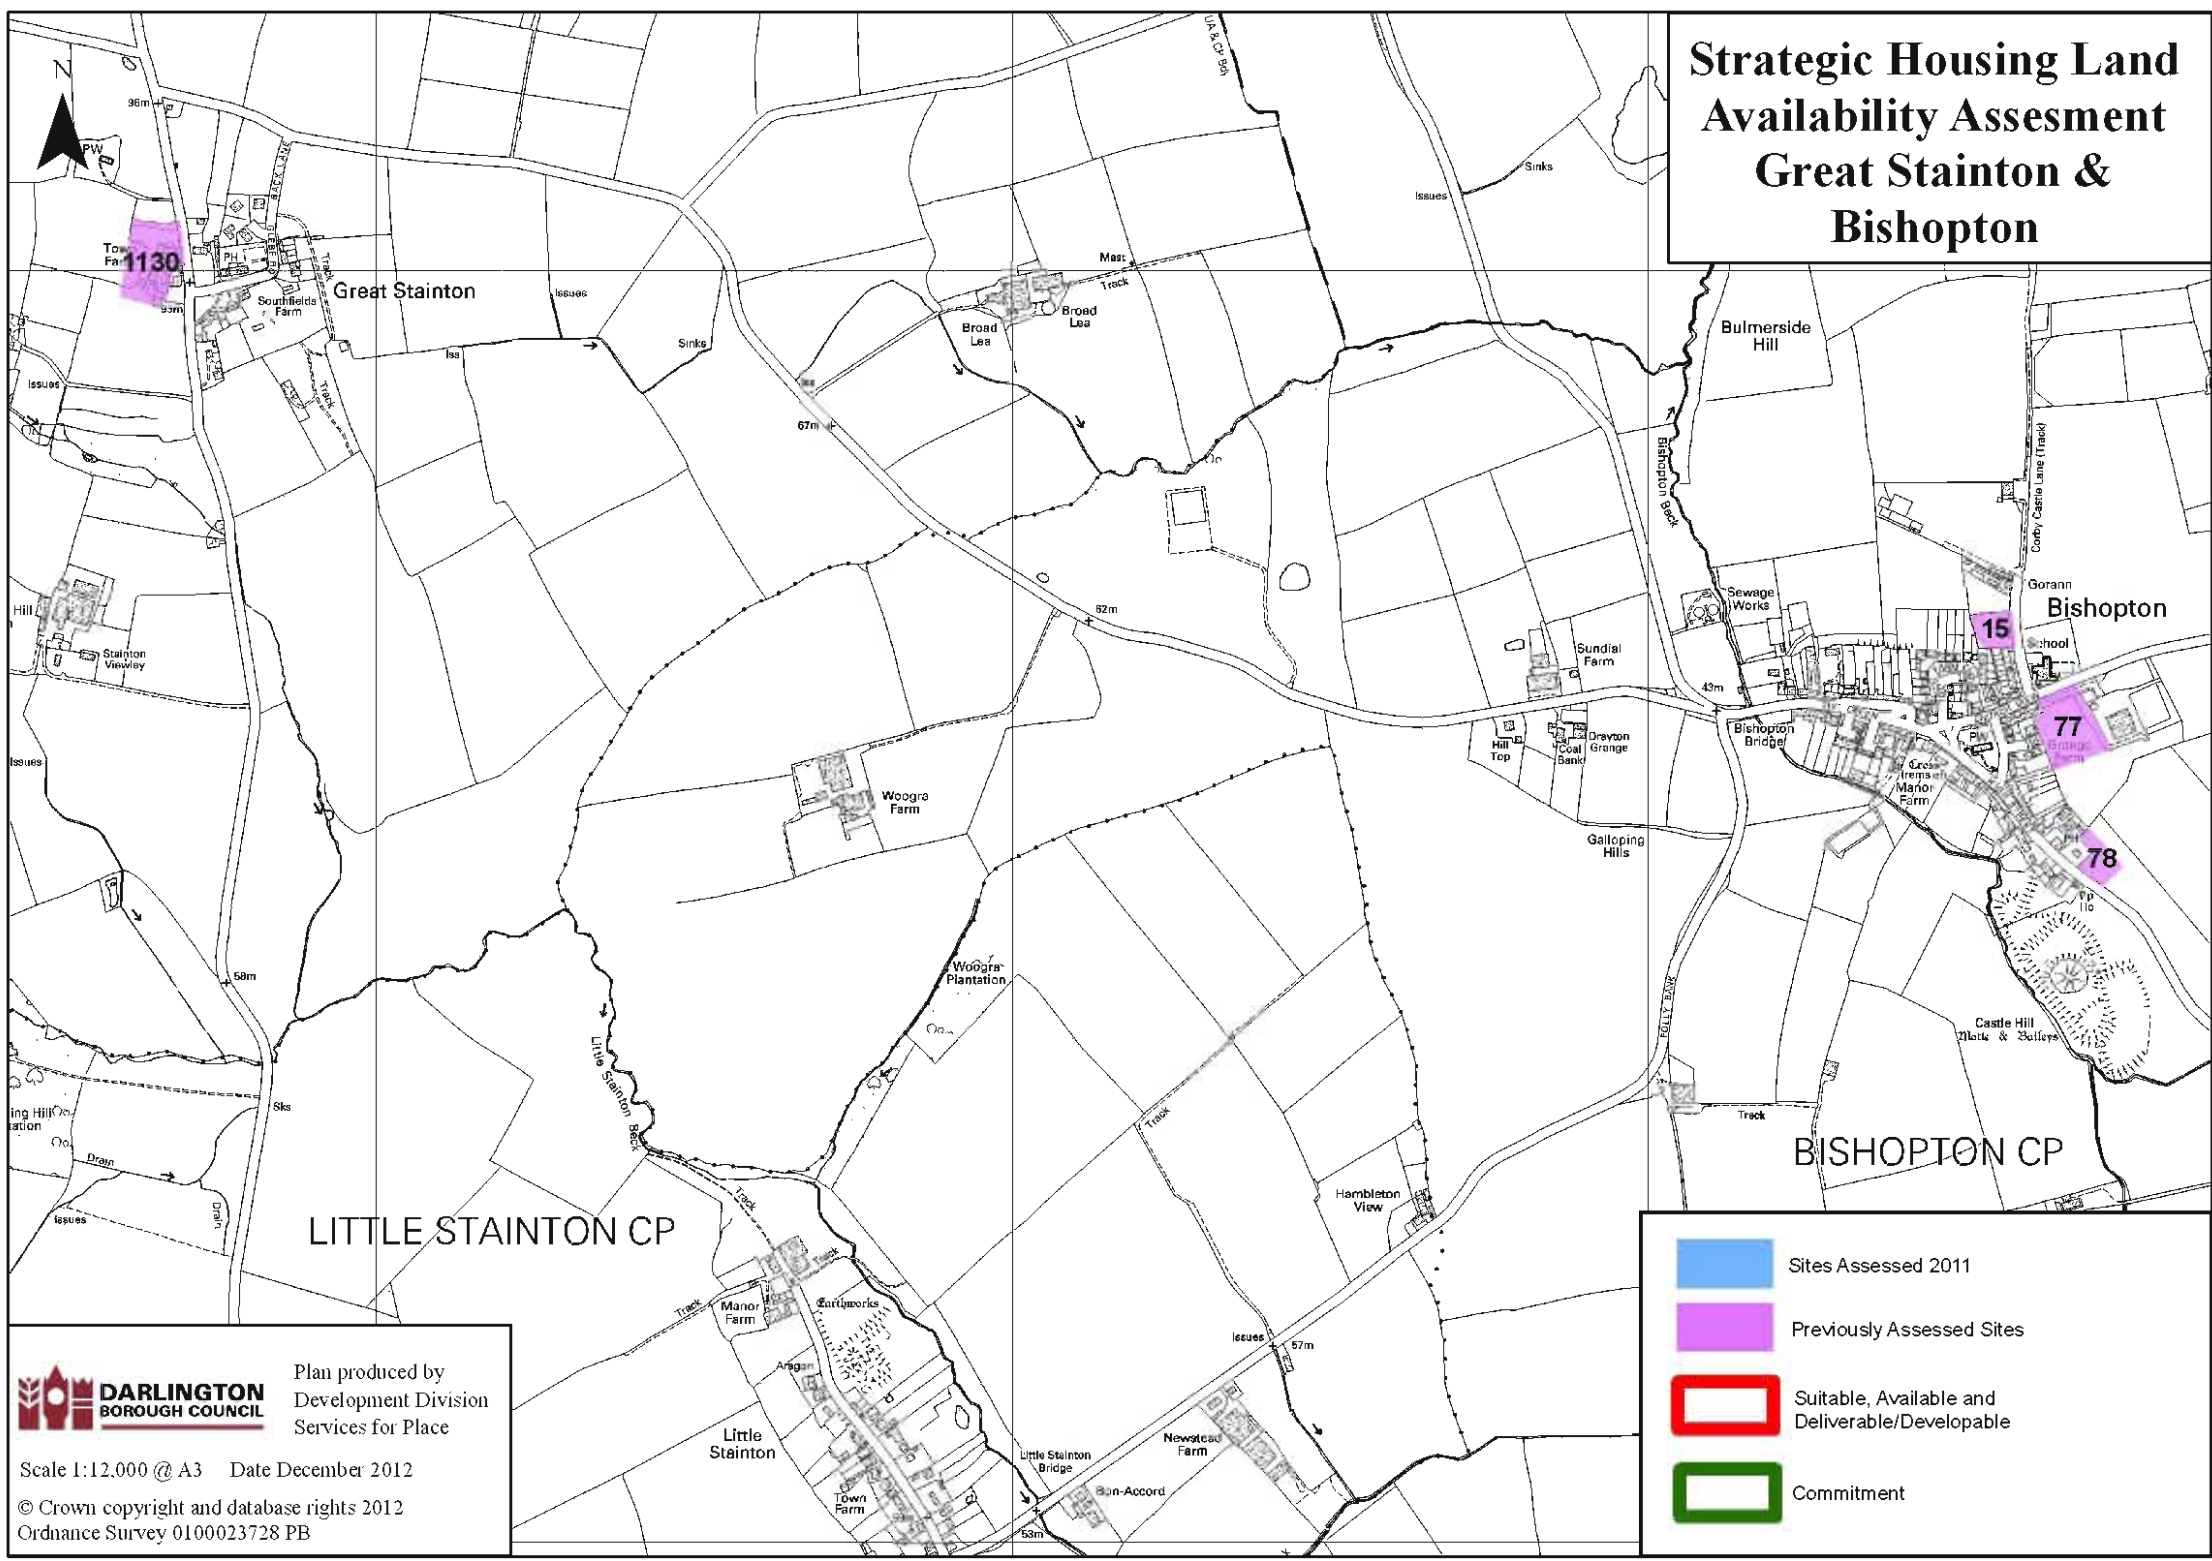

Strategic Housing Land Availability Assessment Great Stainton & Bishopton

Plan produced by
Development Division
Services for Place

Scale 1:12,000 @ A3 Date December 2012

© Crown copyright and database rights 2012
Ordnance Survey 0100023728 PB