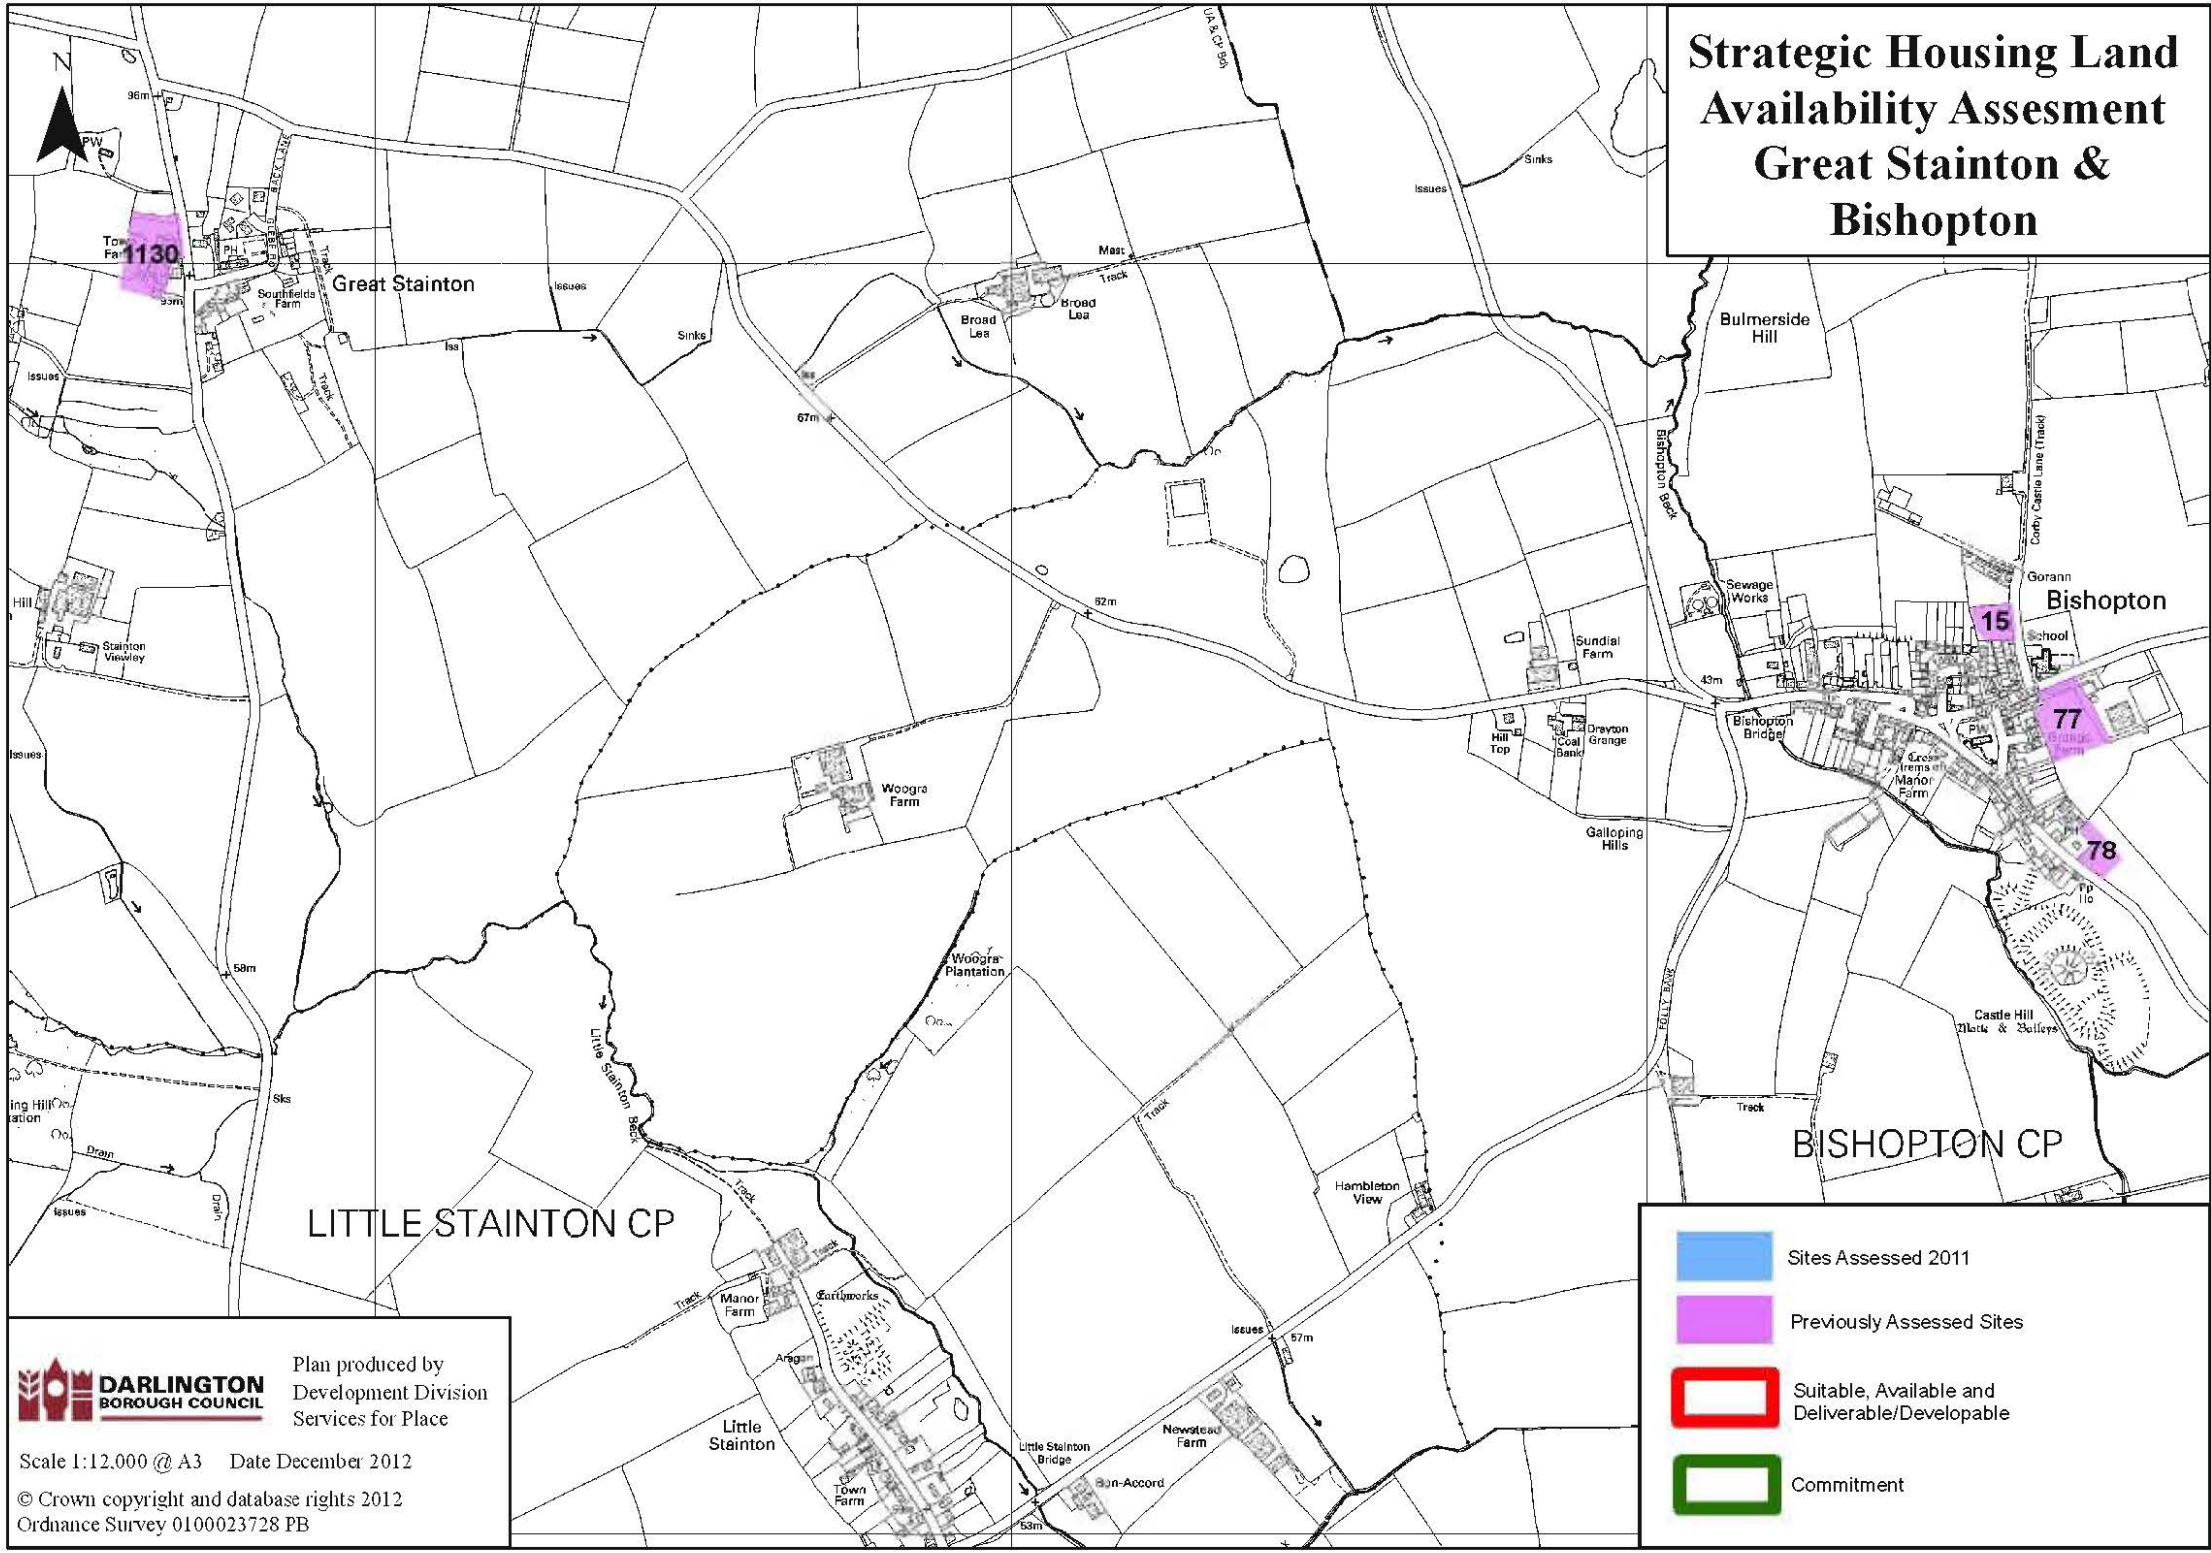

Strategic Housing Land Availability Assessment Great Stainton & Bishopton

- Sites Assessed 2011
- Previously Assessed Sites
- Suitable, Available and Deliverable/Developable
- Commitment

DARLINGTON BOROUGH COUNCIL Plan produced by Development Division Services for Place

Scale 1:12,000 @ A3 Date December 2012
 © Crown copyright and database rights 2012
 Ordnance Survey 0100023728 PB