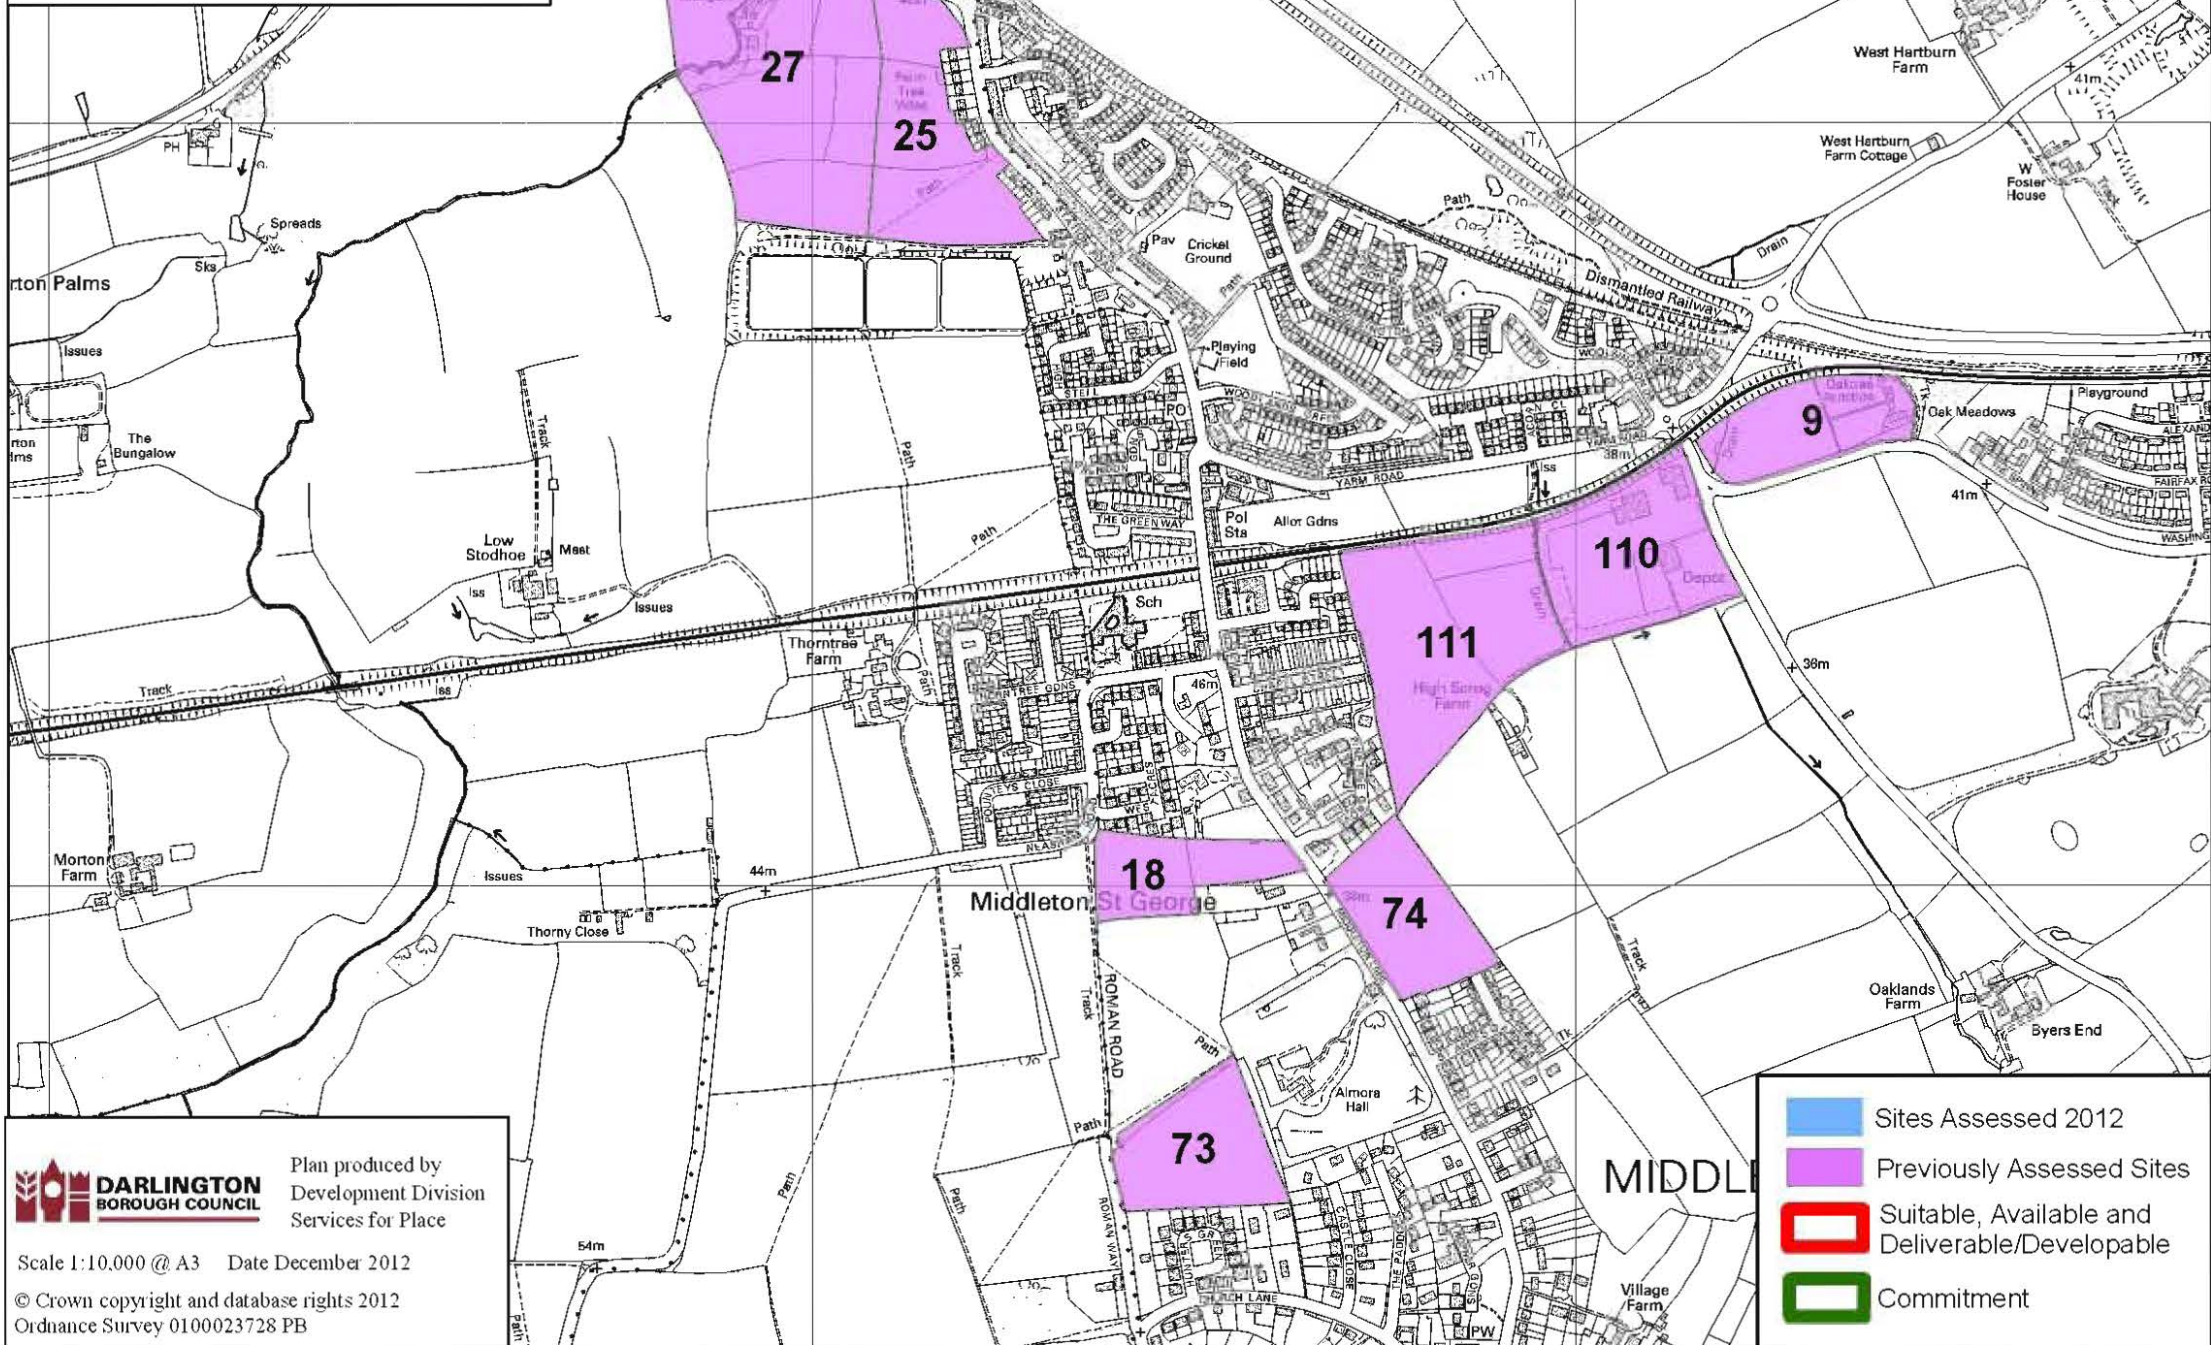

Strategic Housing Land Availability Assessment Middleton St George

- Sites Assessed 2012
- Previously Assessed Sites
- Suitable, Available and Deliverable/Developable
- Commitment

DARLINGTON BOROUGH COUNCIL Plan produced by Development Division Services for Place

Scale 1:10,000 @ A3 Date December 2012
 © Crown copyright and database rights 2012
 Ordnance Survey 0100023728 PB