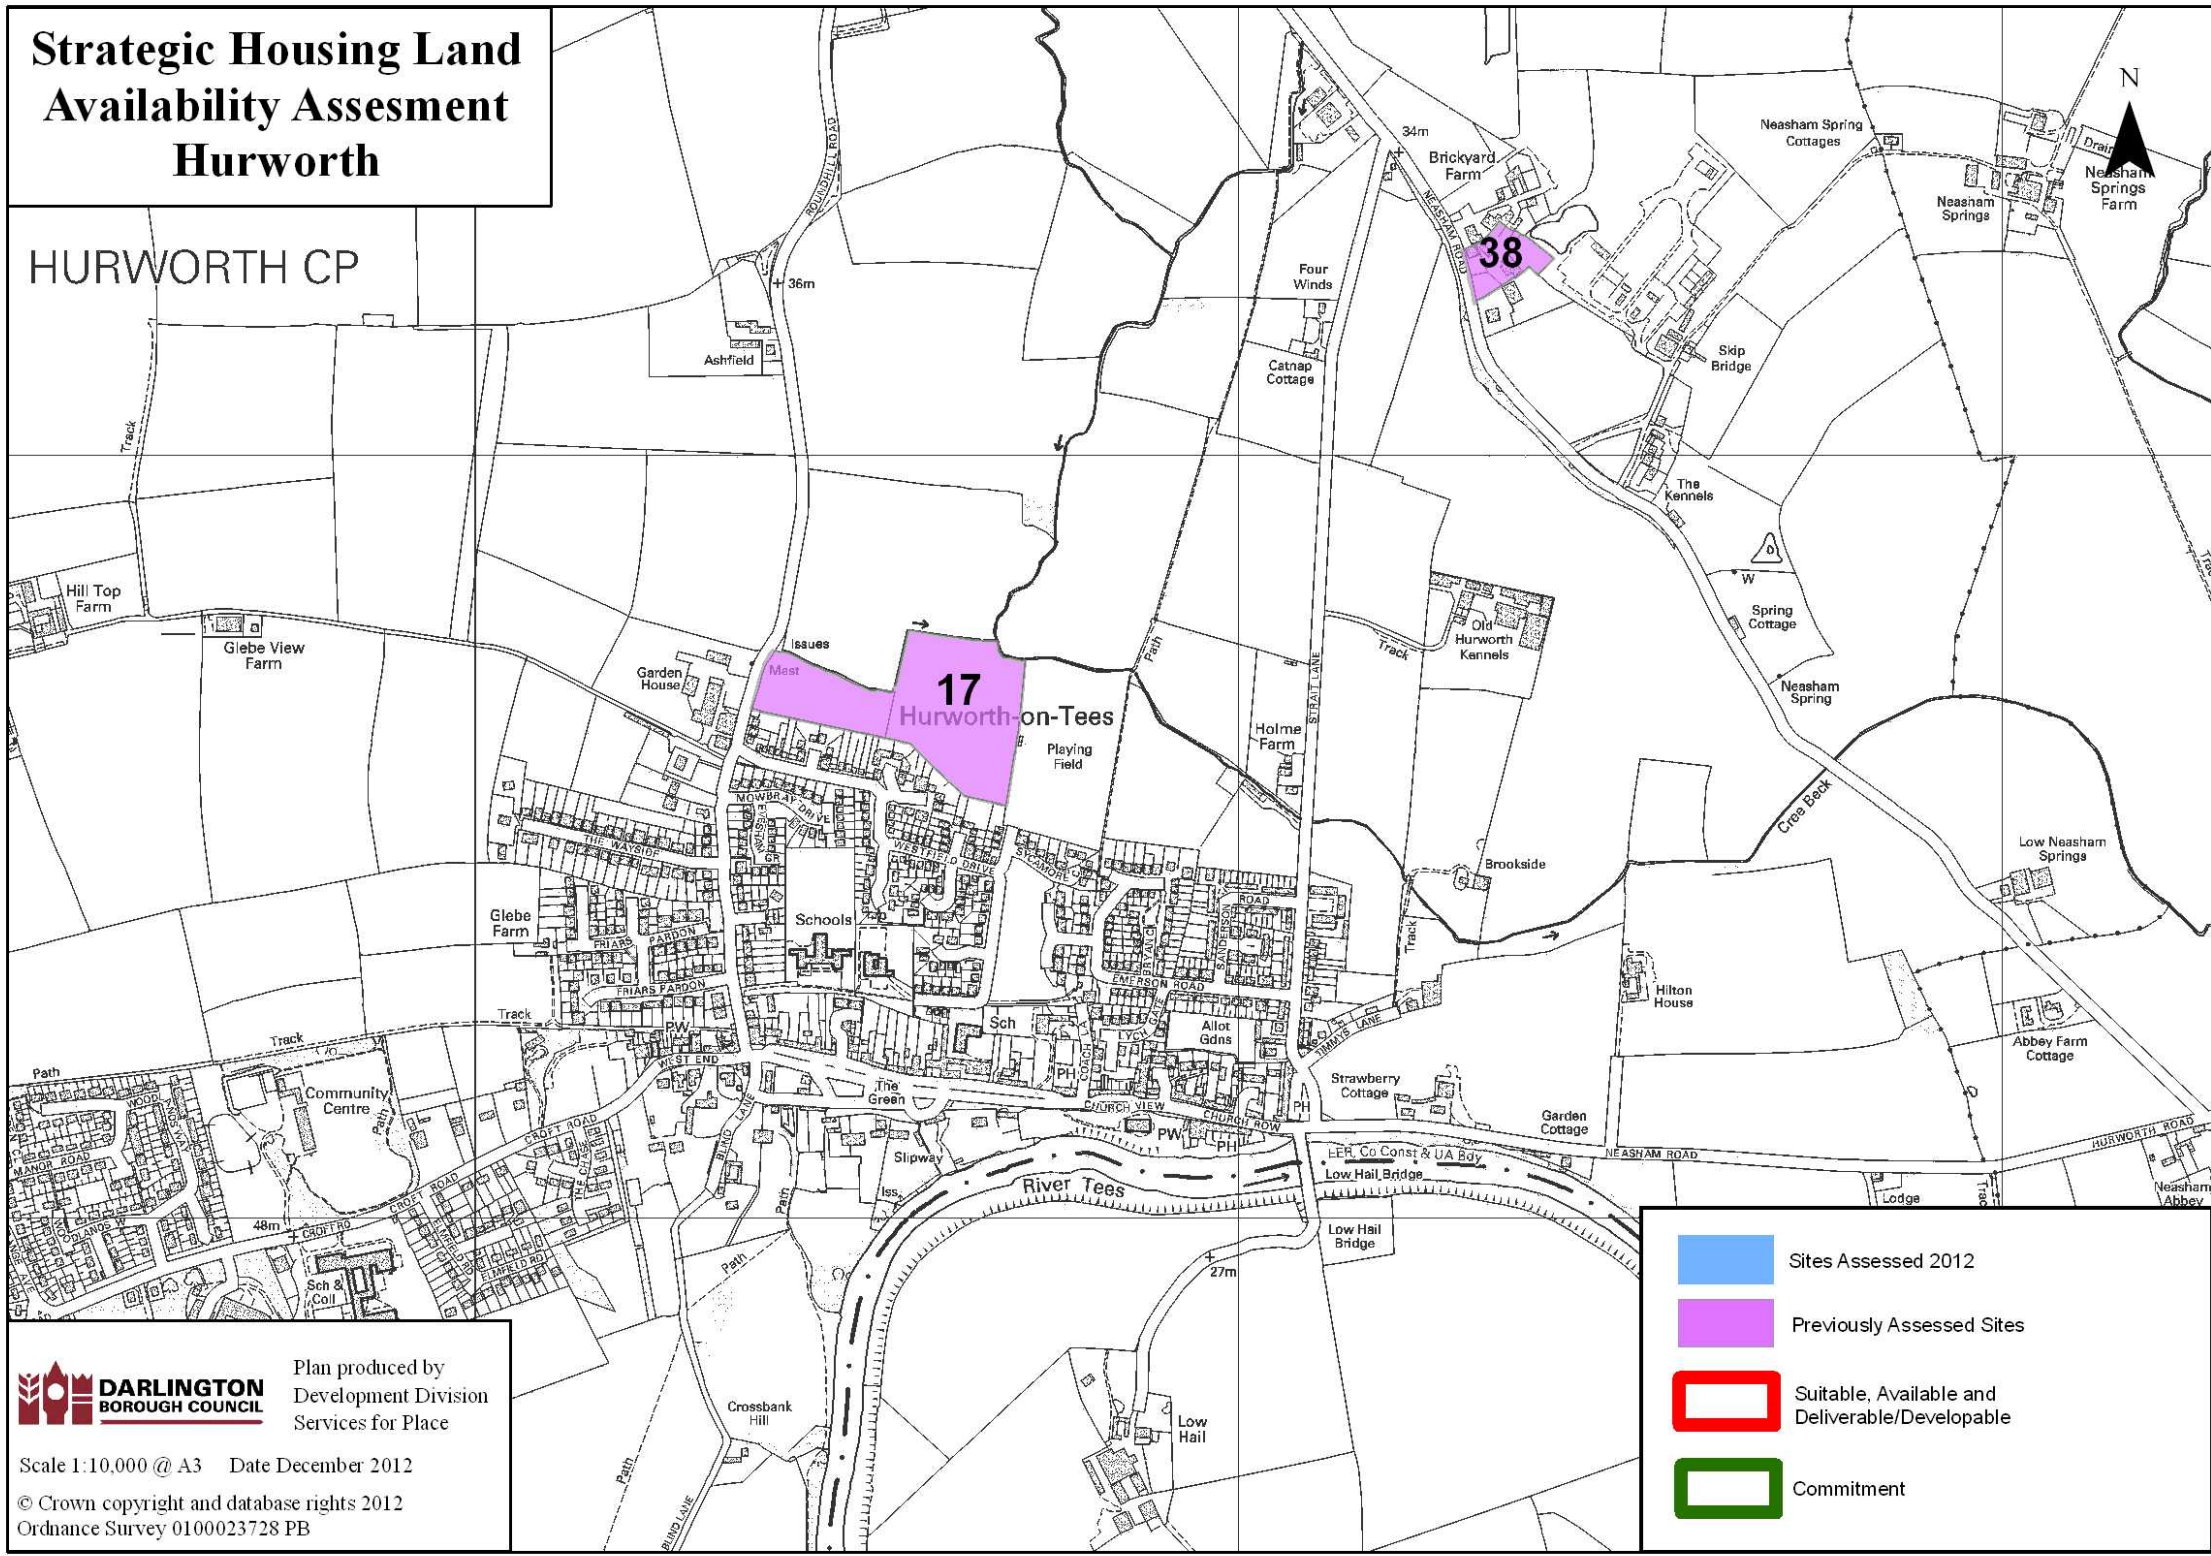

Strategic Housing Land Availability Assessment Hurworth

HURWORTH CP

Plan produced by
Development Division
Services for Place

Scale 1:10,000 @ A3 Date December 2012

© Crown copyright and database rights 2012
Ordnance Survey 0100023728 PB

	Sites Assessed 2012
	Previously Assessed Sites
	Suitable, Available and Deliverable/Developable
	Commitment