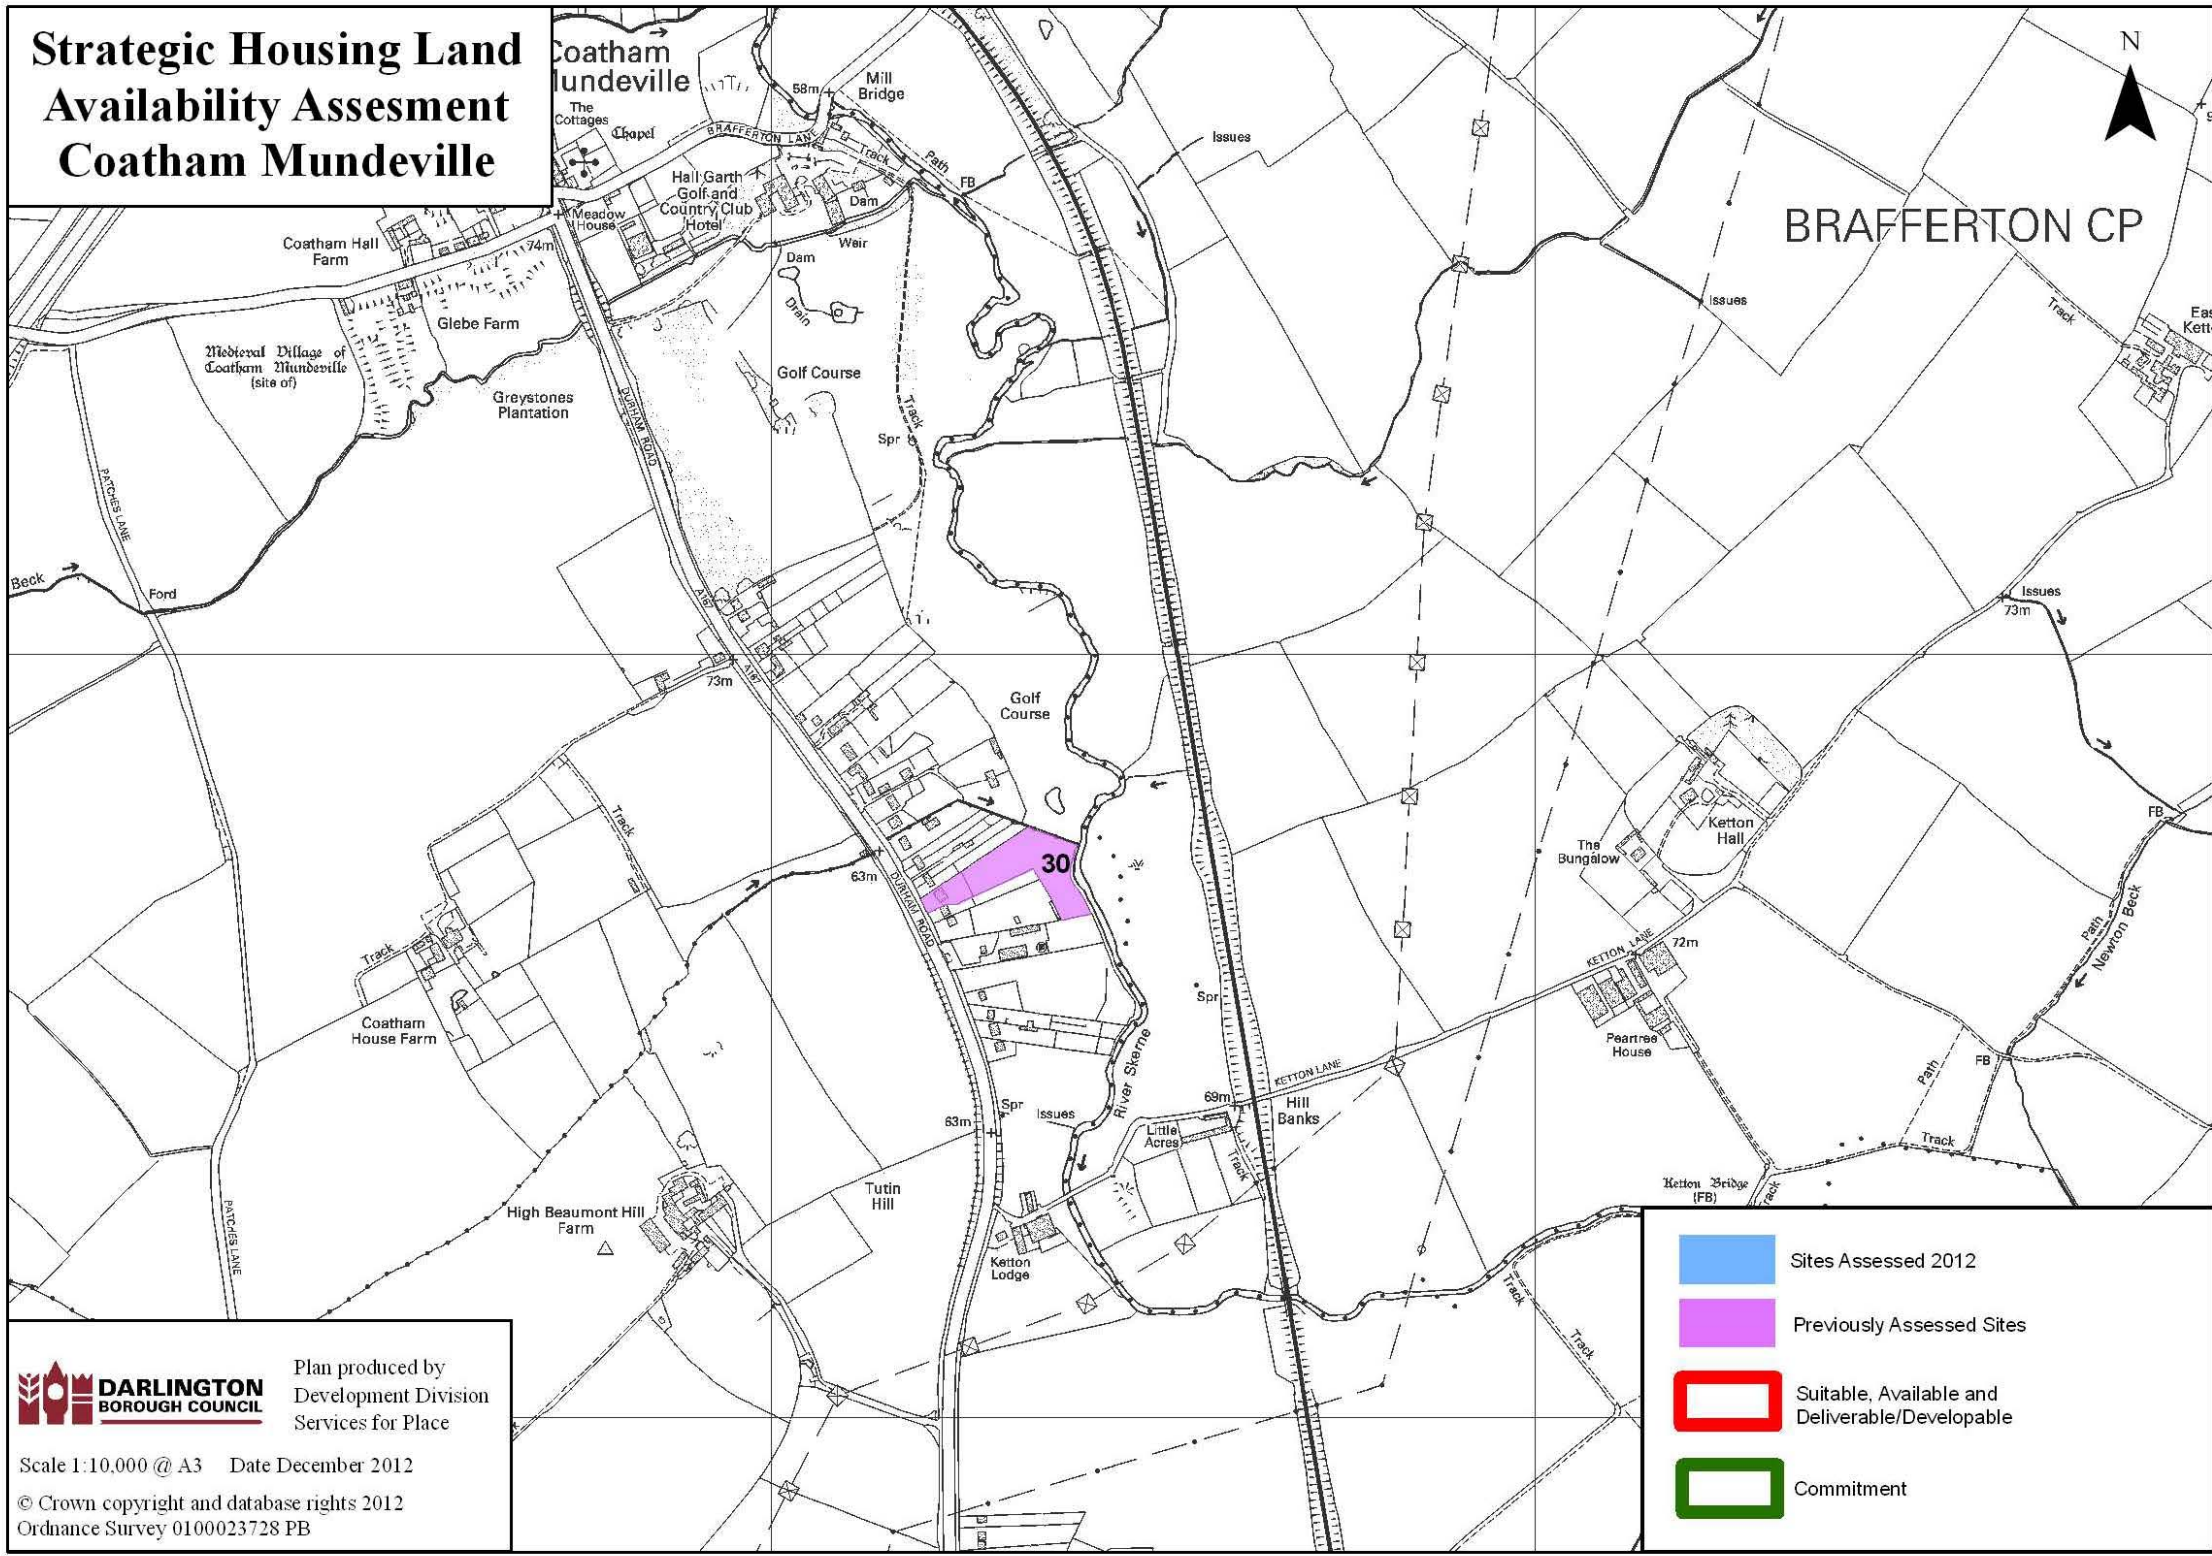

Strategic Housing Land Availability Assessment Coatham Mundeville

BRAFFERTON CP

Plan produced by
Development Division
Services for Place

Scale 1:10,000 @ A3 Date December 2012

© Crown copyright and database rights 2012
Ordnance Survey 0100023728 PB