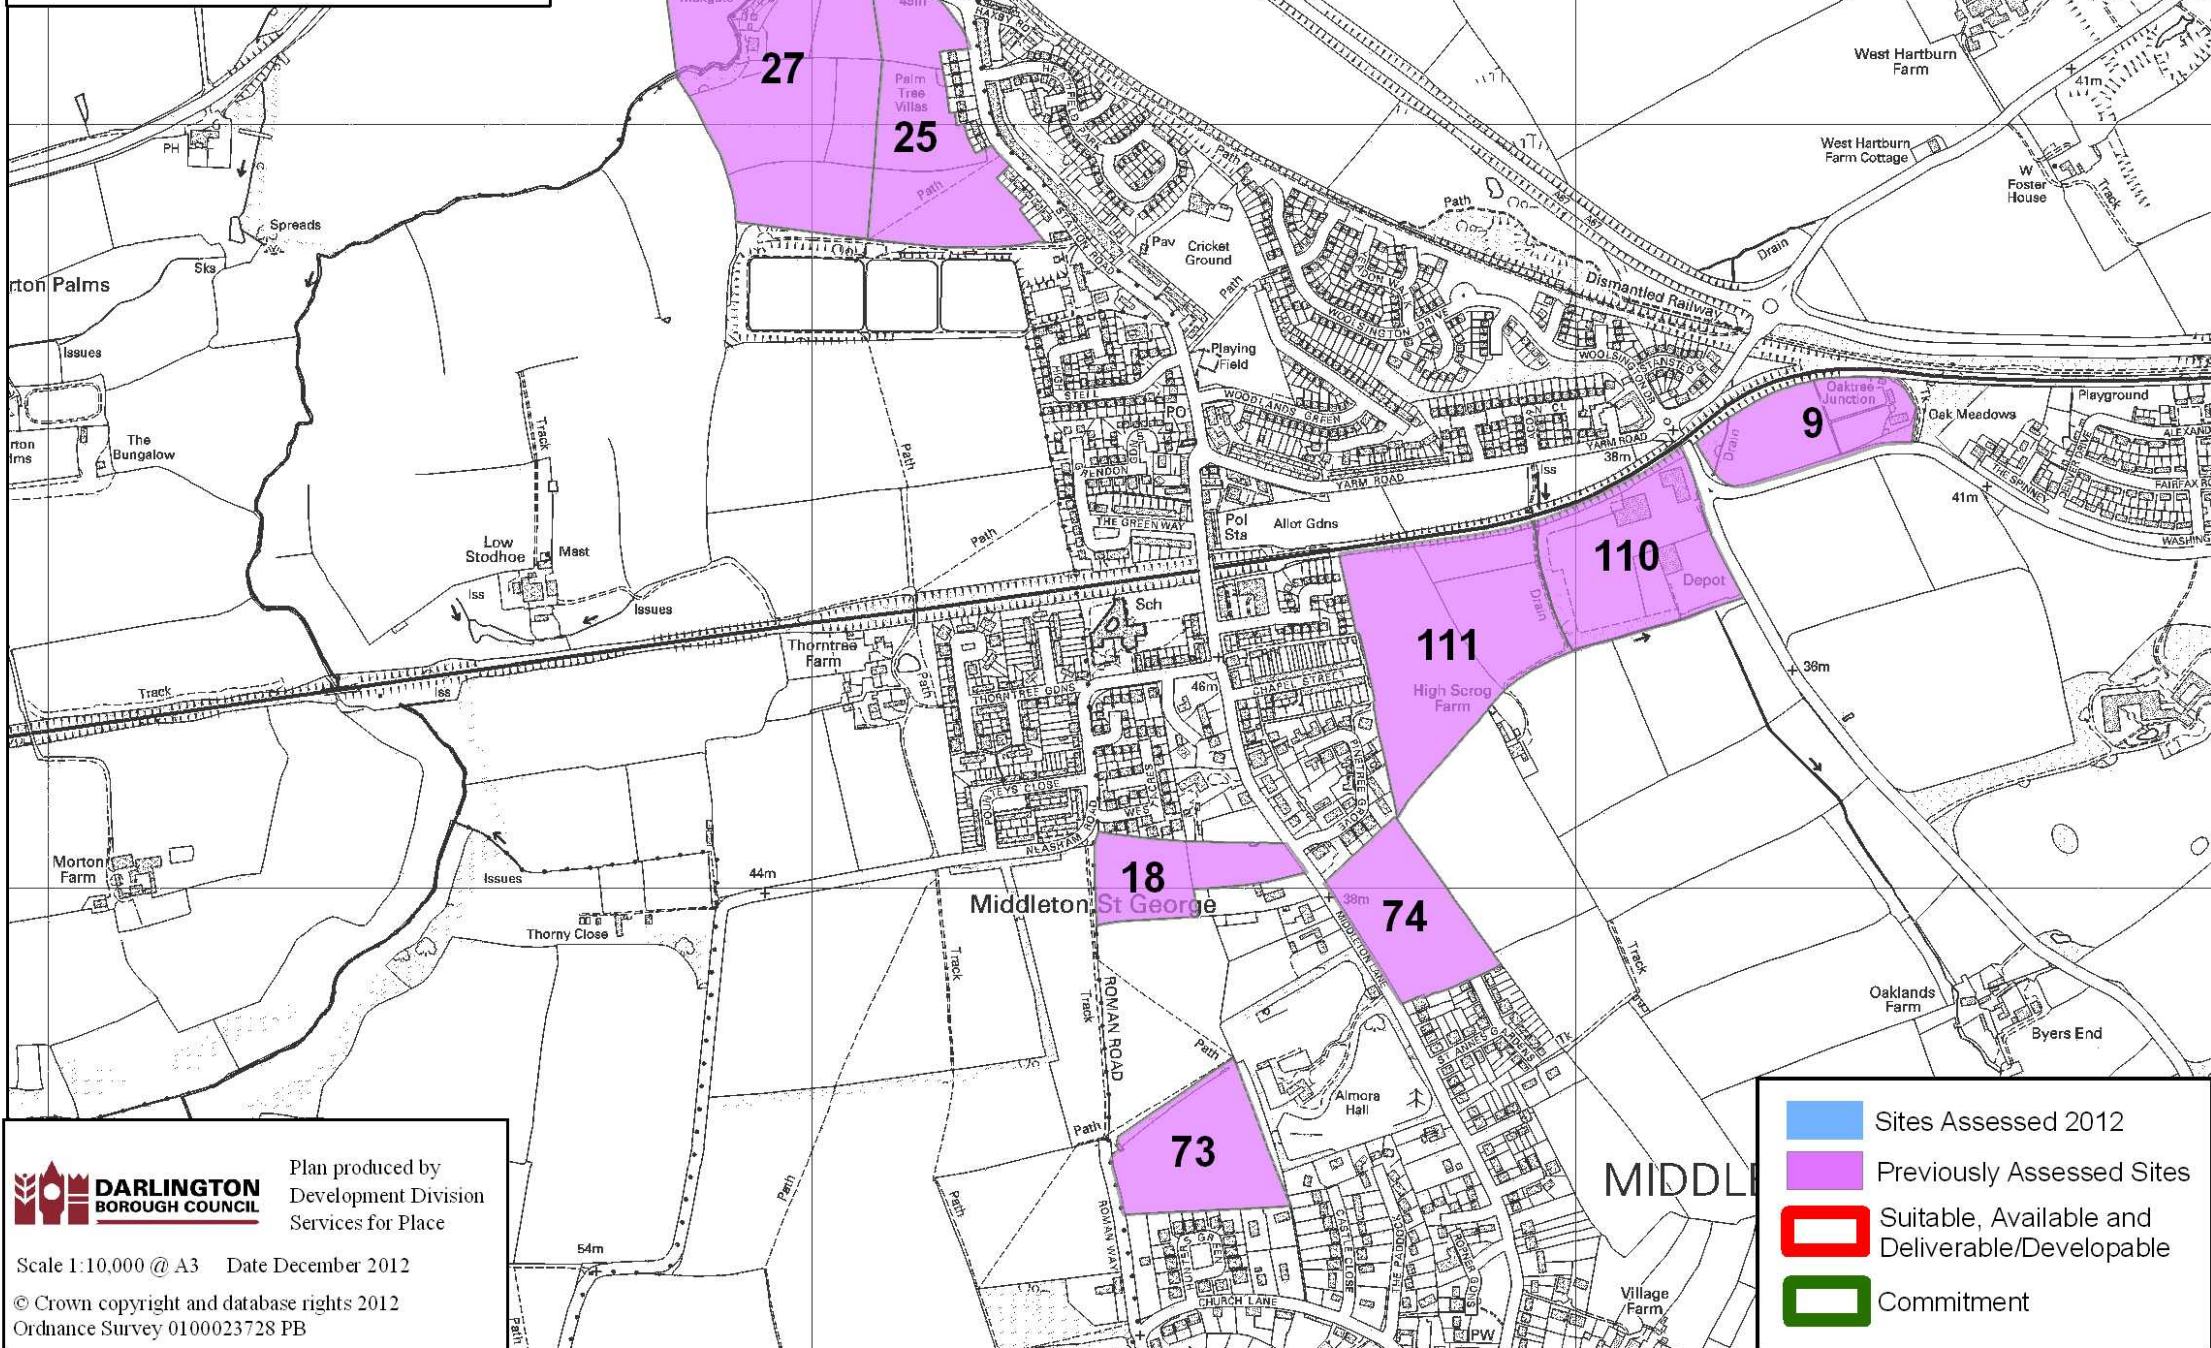

Strategic Housing Land Availability Assessment Middleton St George

DARLINGTON BOROUGH COUNCIL
 Plan produced by
 Development Division
 Services for Place
 Scale 1:10,000 @ A3 Date December 2012
 © Crown copyright and database rights 2012
 Ordnance Survey 0100023728 PB

	Sites Assessed 2012
	Previously Assessed Sites
	Suitable, Available and Deliverable/Developable
	Commitment