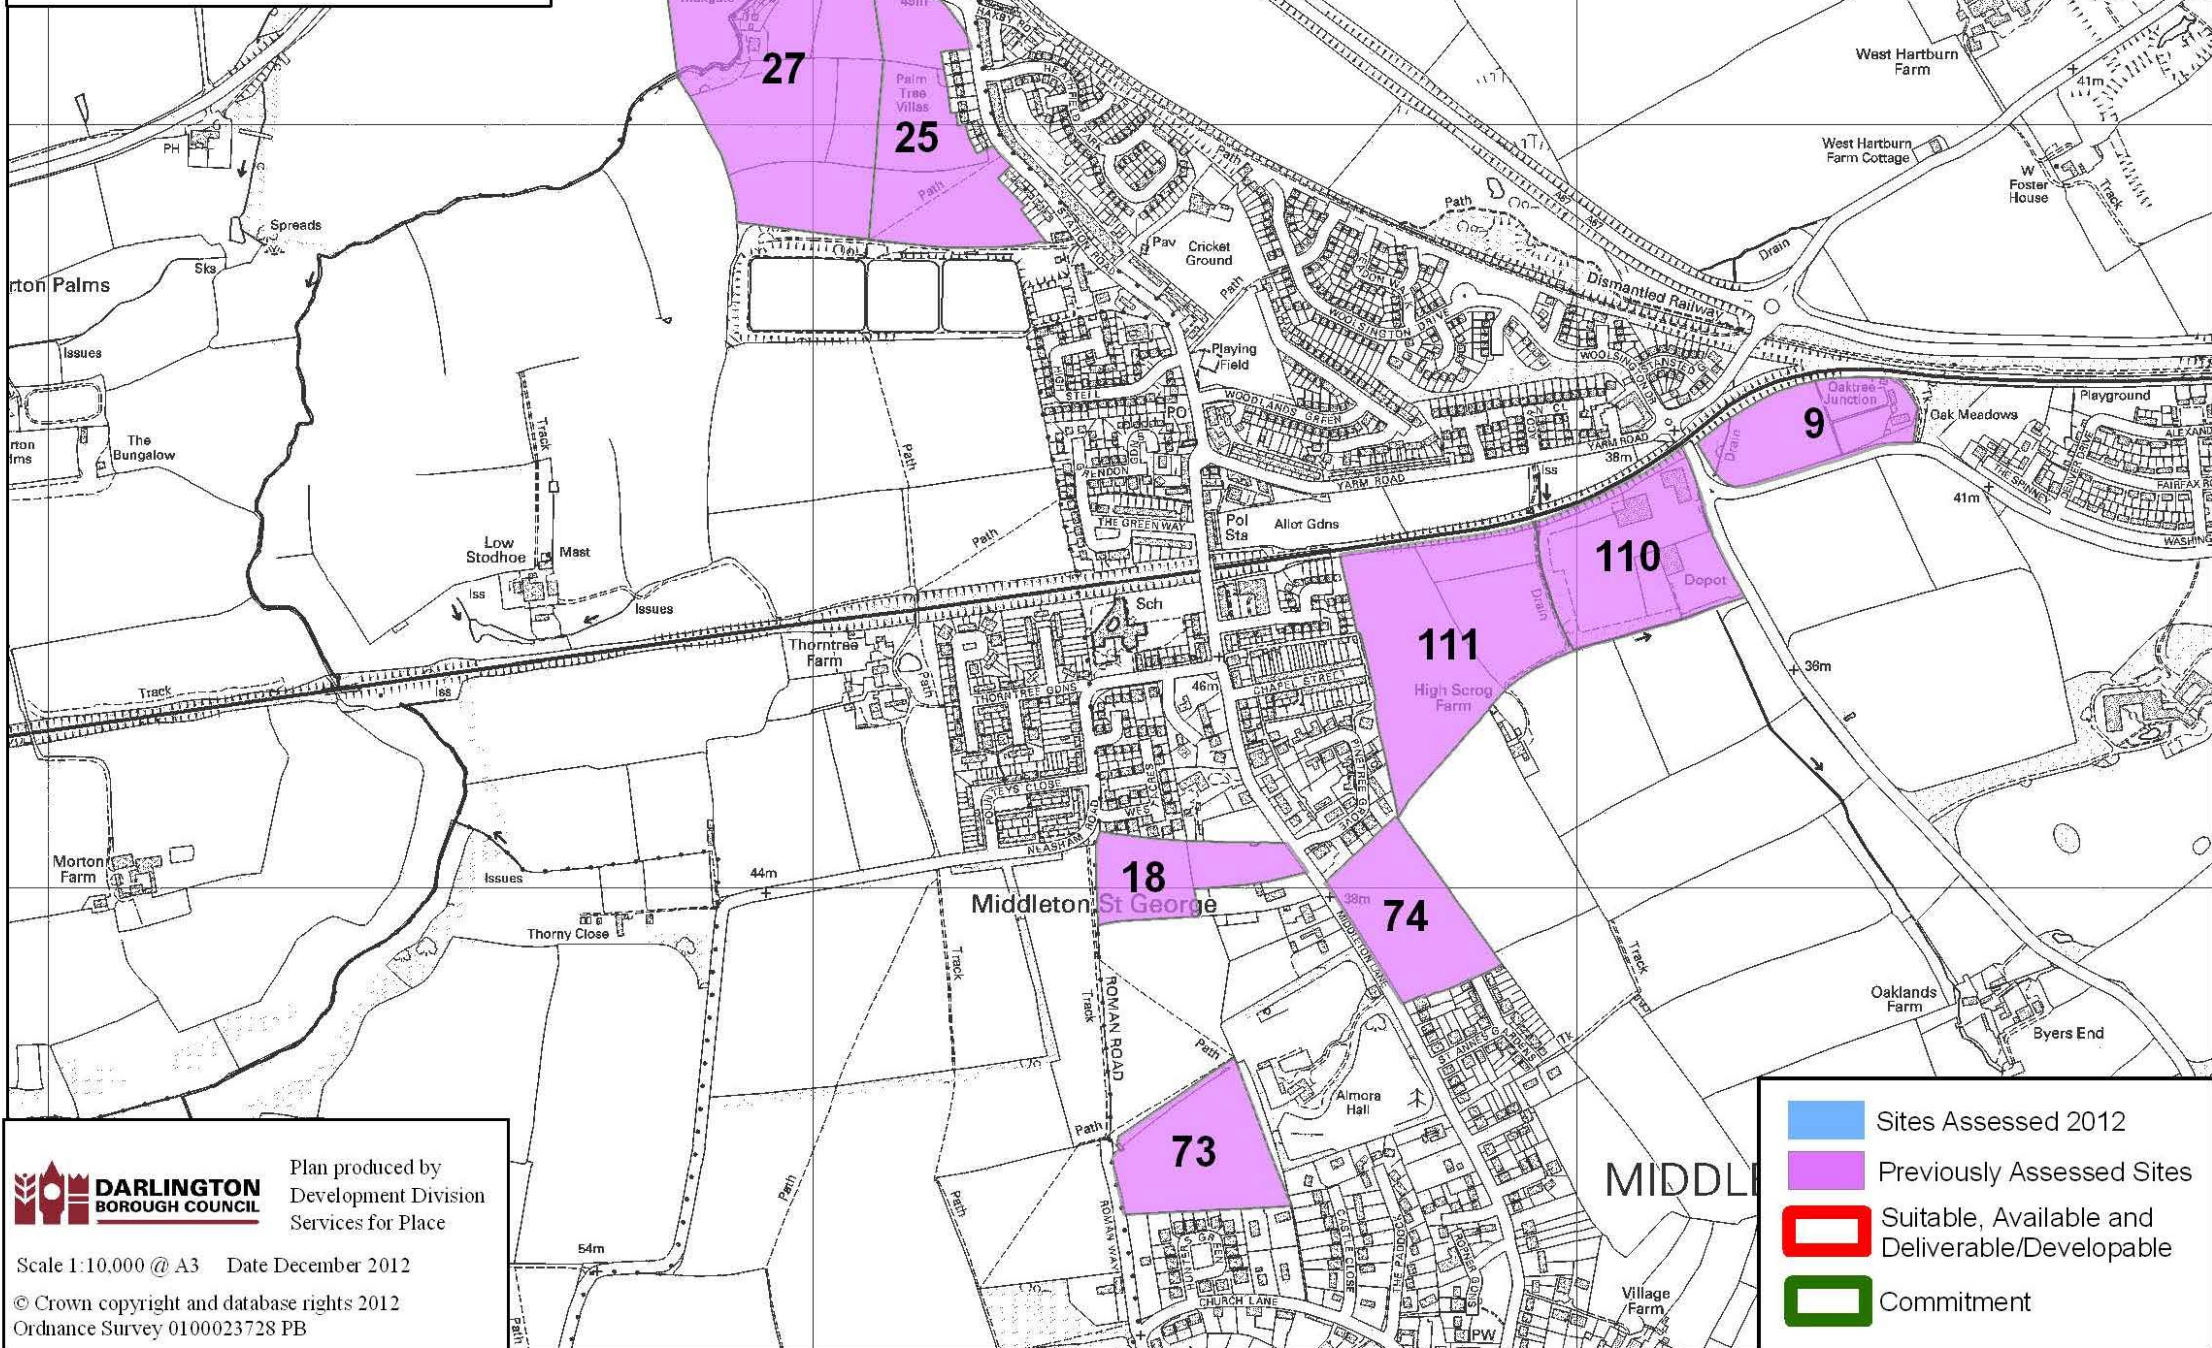

Strategic Housing Land Availability Assessment Middleton St George

- Sites Assessed 2012
- Previously Assessed Sites
- Suitable, Available and Deliverable/Developable
- Commitment

Plan produced by
Development Division
Services for Place

Scale 1:10,000 @ A3 Date December 2012

© Crown copyright and database rights 2012
Ordnance Survey 0100023728 PB