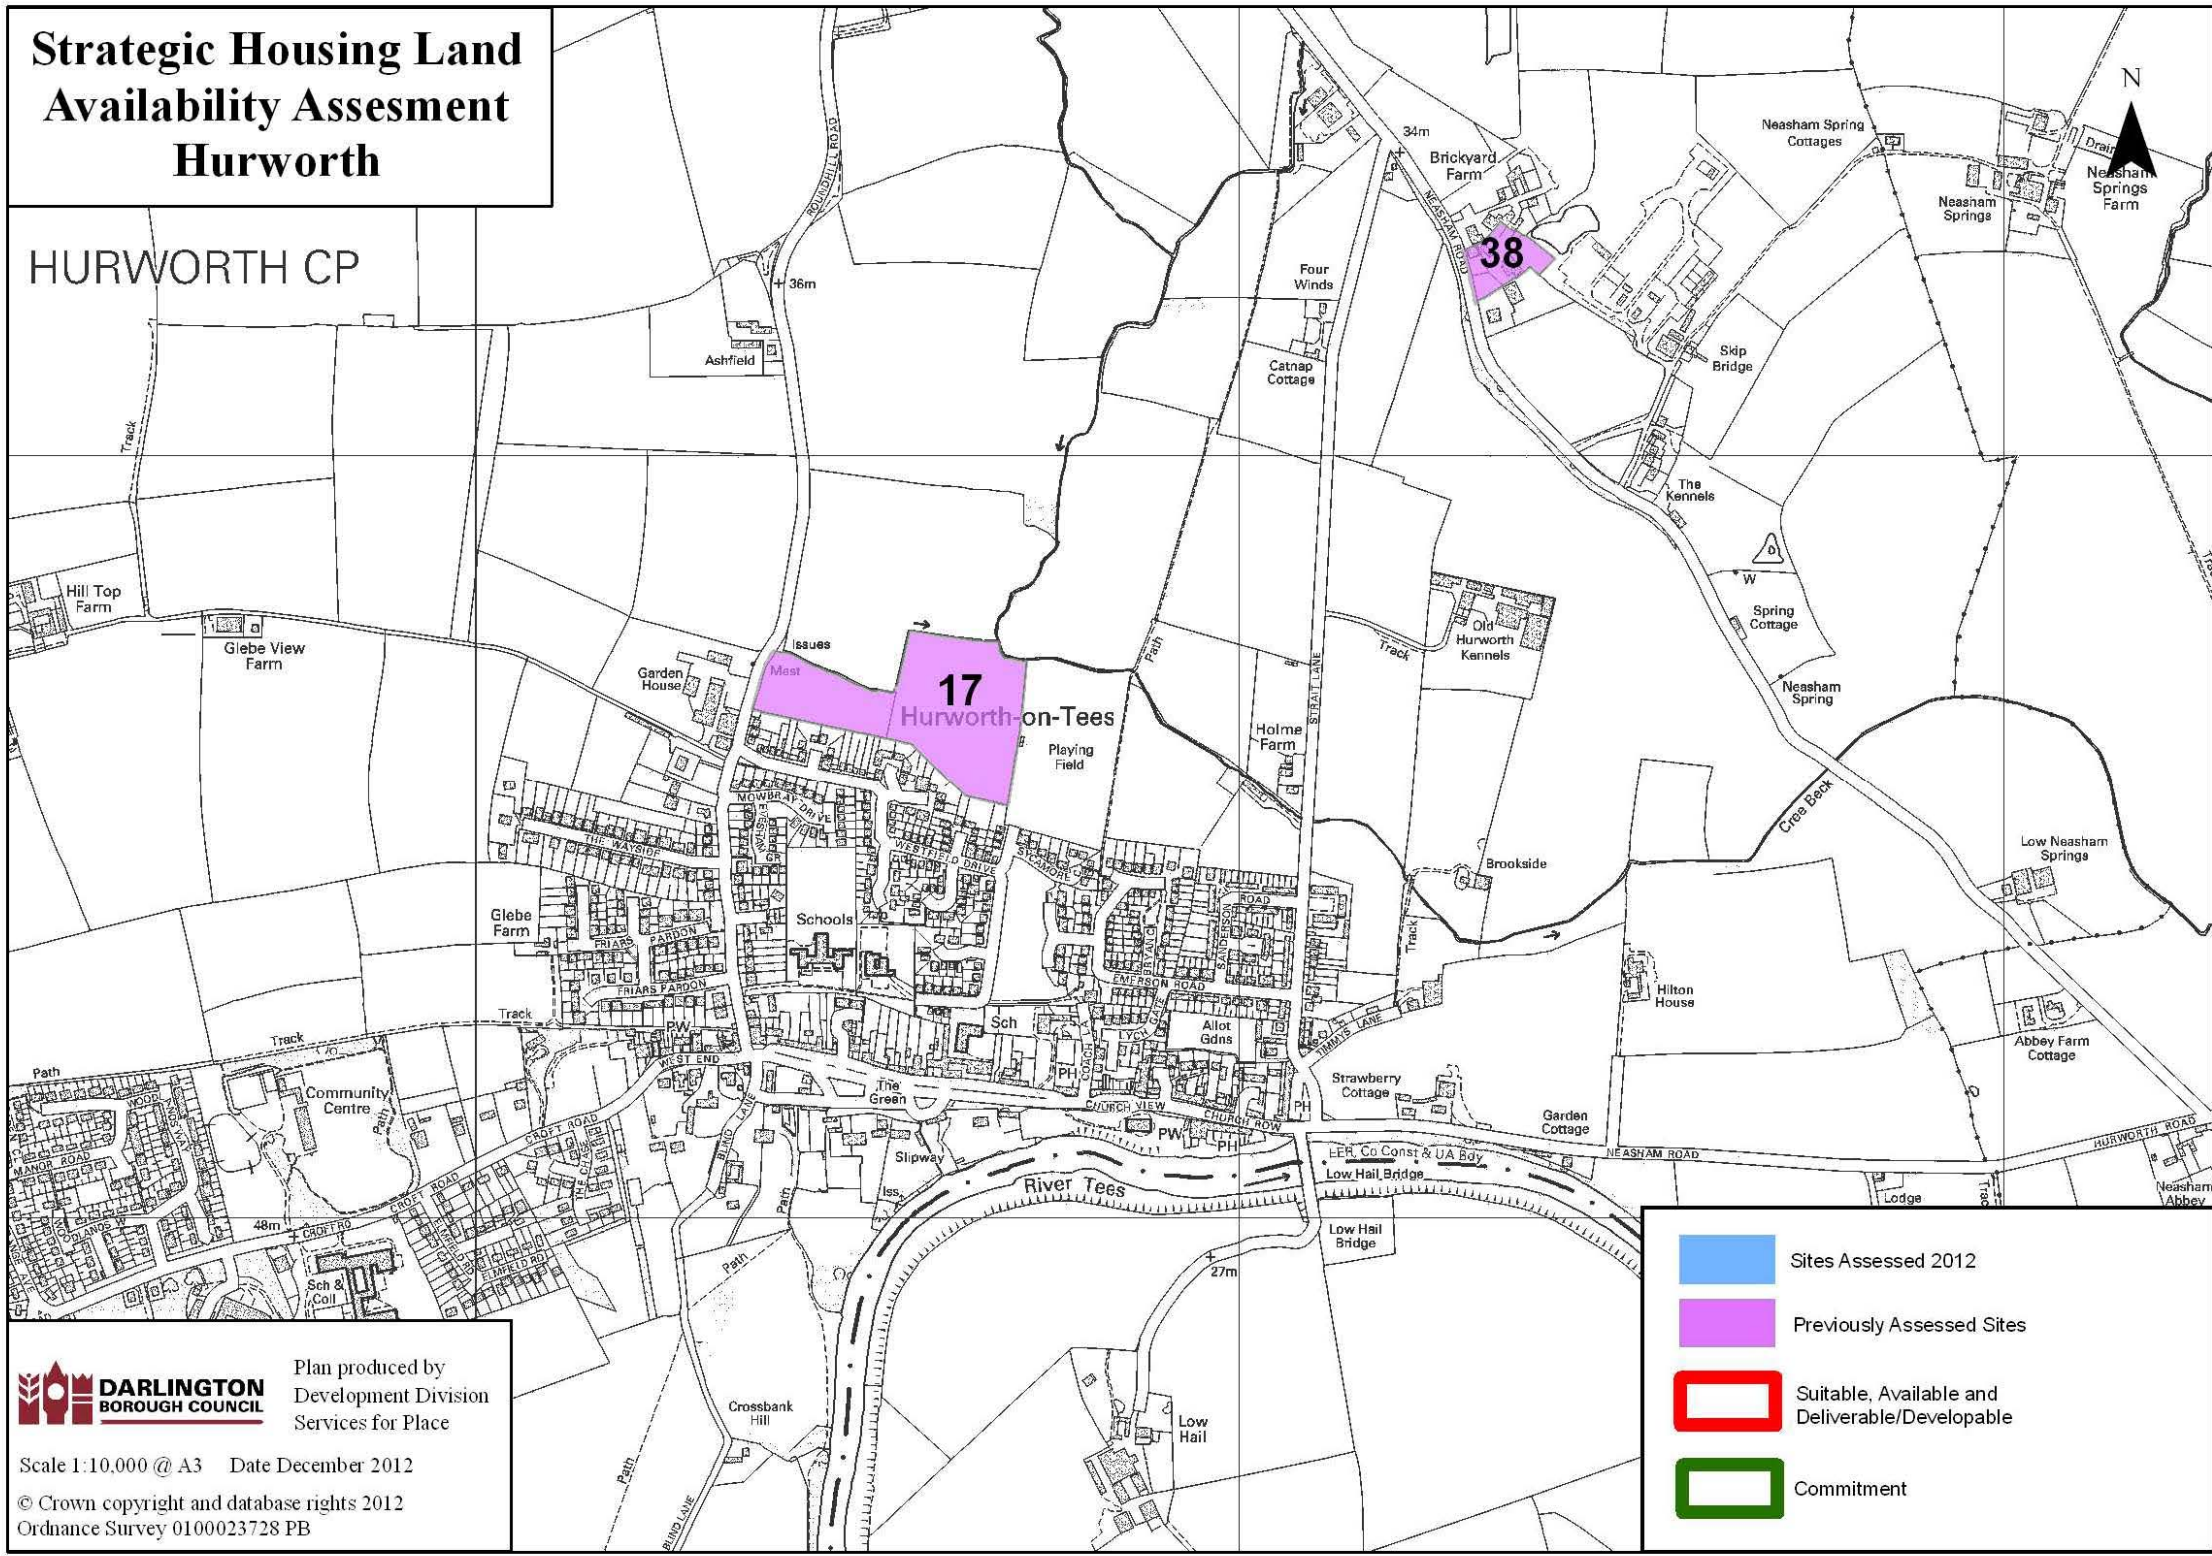

Strategic Housing Land Availability Assessment Hurworth

HURWORTH CP

Plan produced by
Development Division
Services for Place

Scale 1:10,000 @ A3 Date December 2012

© Crown copyright and database rights 2012
Ordnance Survey 0100023728 PB

	Sites Assessed 2012
	Previously Assessed Sites
	Suitable, Available and Deliverable/Developable
	Commitment