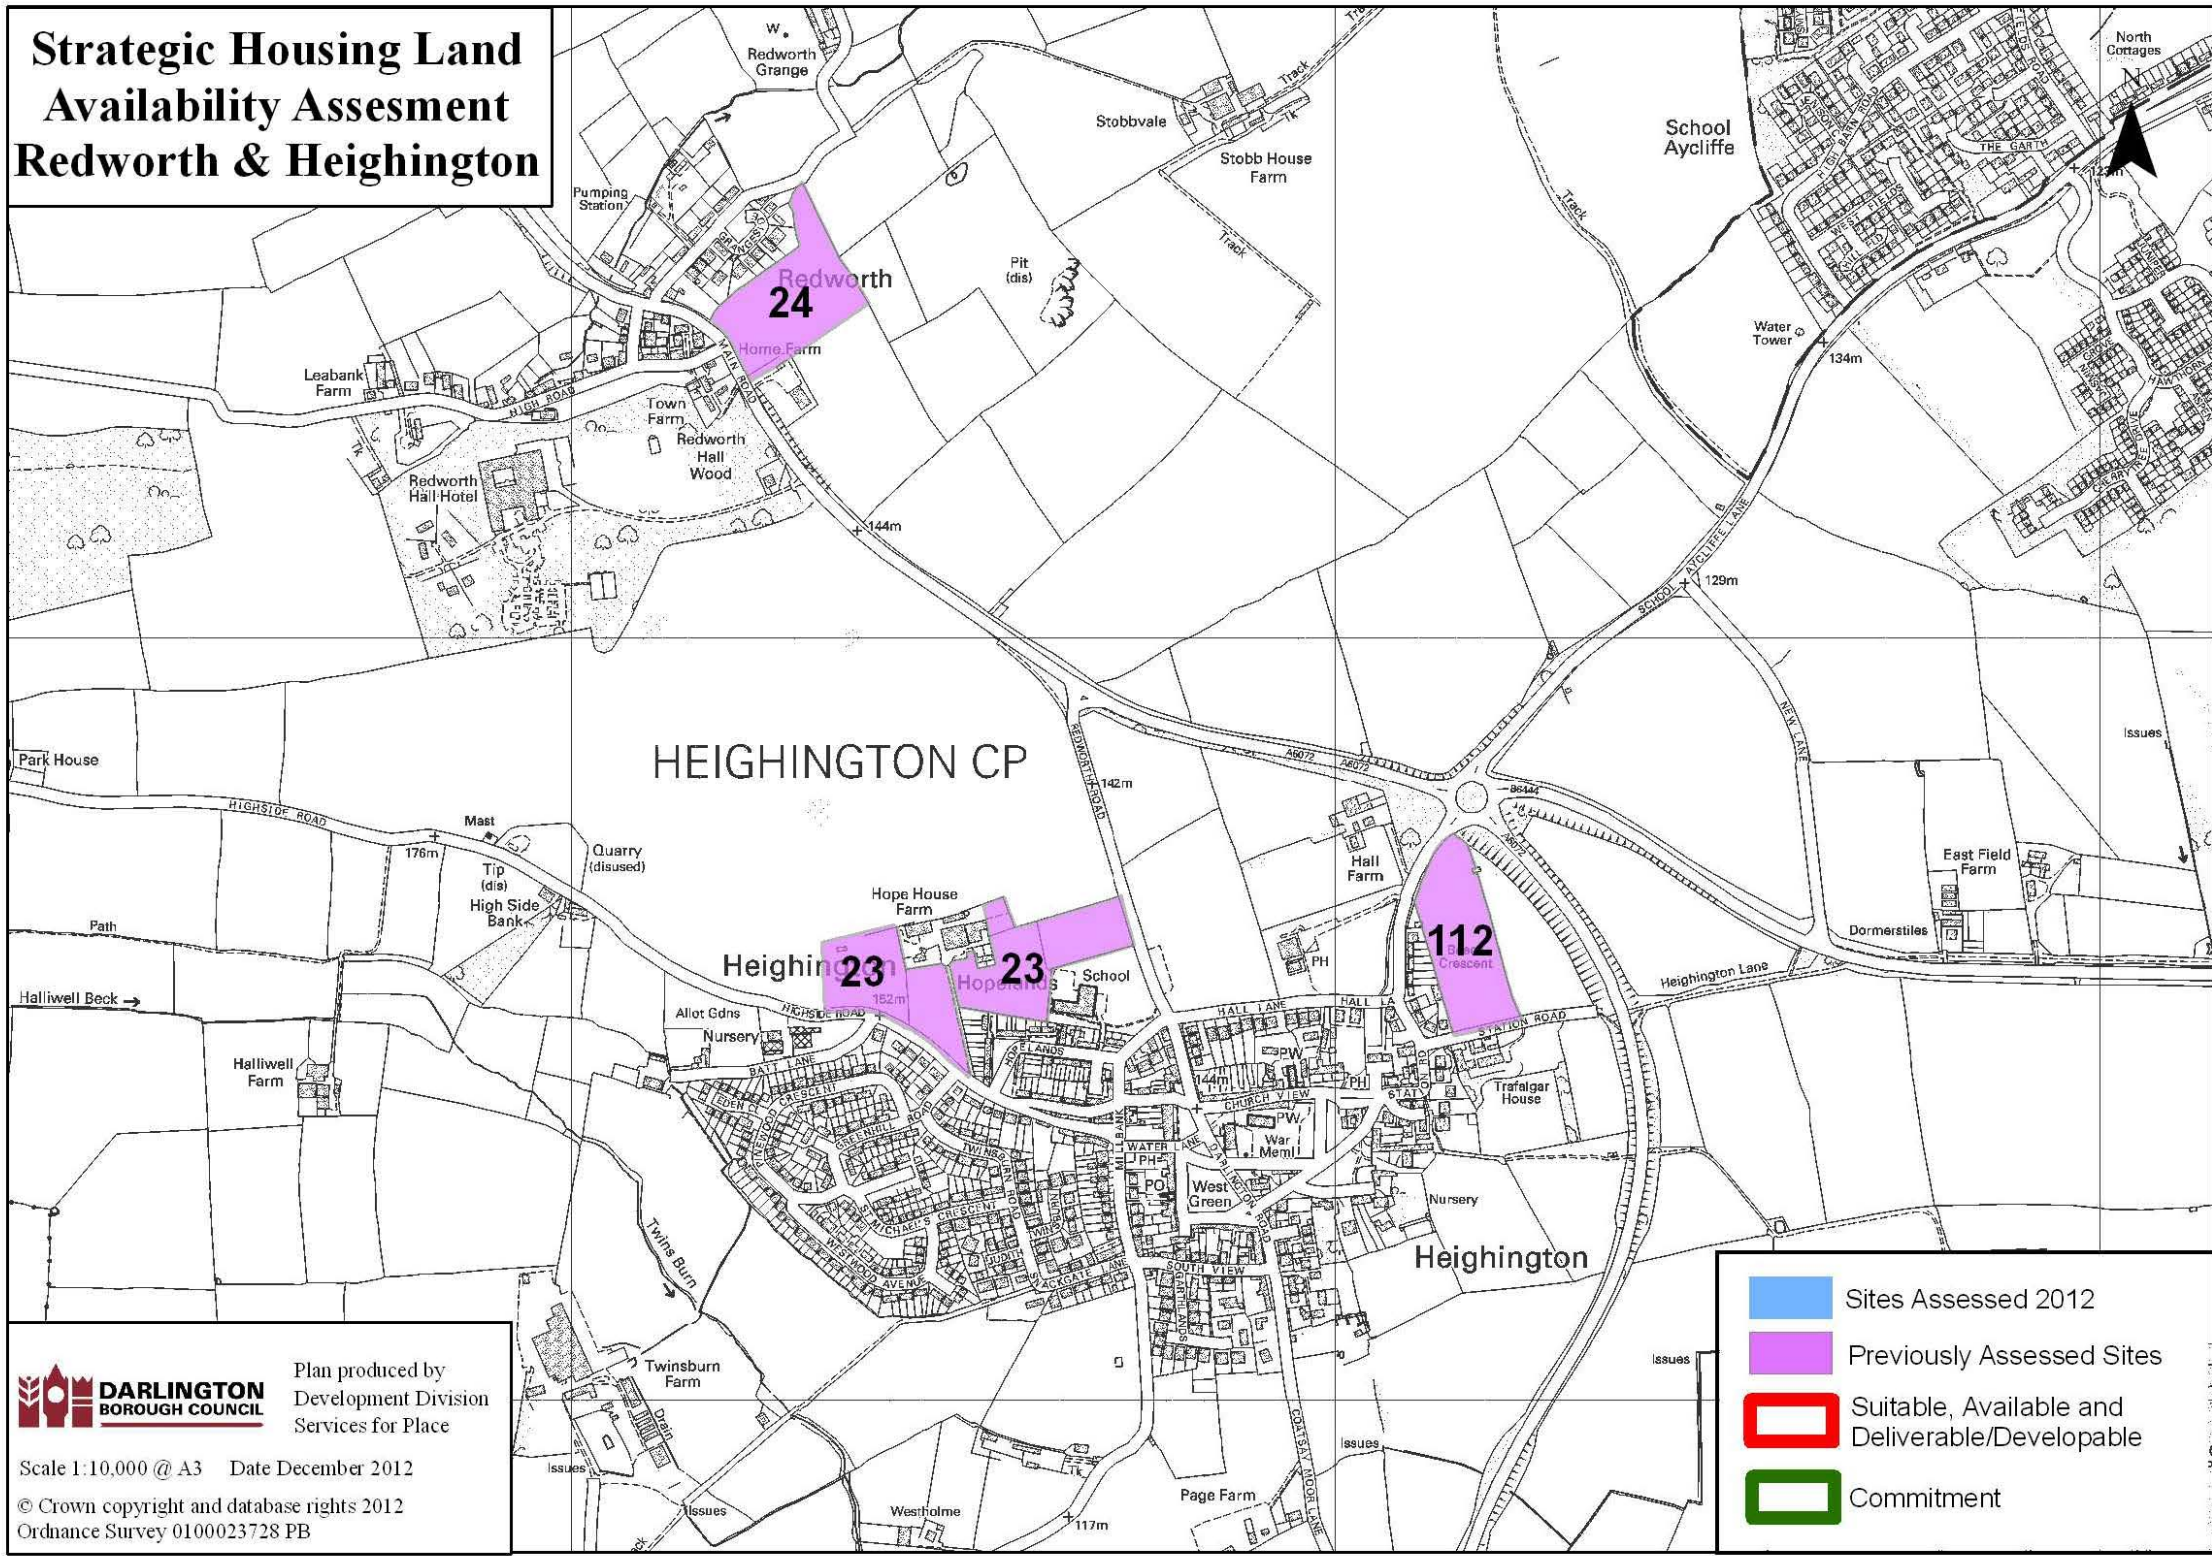

Strategic Housing Land Availability Assessment Redworth & Heighington

DARLINGTON BOROUGH COUNCIL
 Plan produced by
 Development Division
 Services for Place
 Scale 1:10,000 @ A3 Date December 2012
 © Crown copyright and database rights 2012
 Ordnance Survey 0100023728 PB

- Sites Assessed 2012
- Previously Assessed Sites
- Suitable, Available and Deliverable/Developable
- Commitment