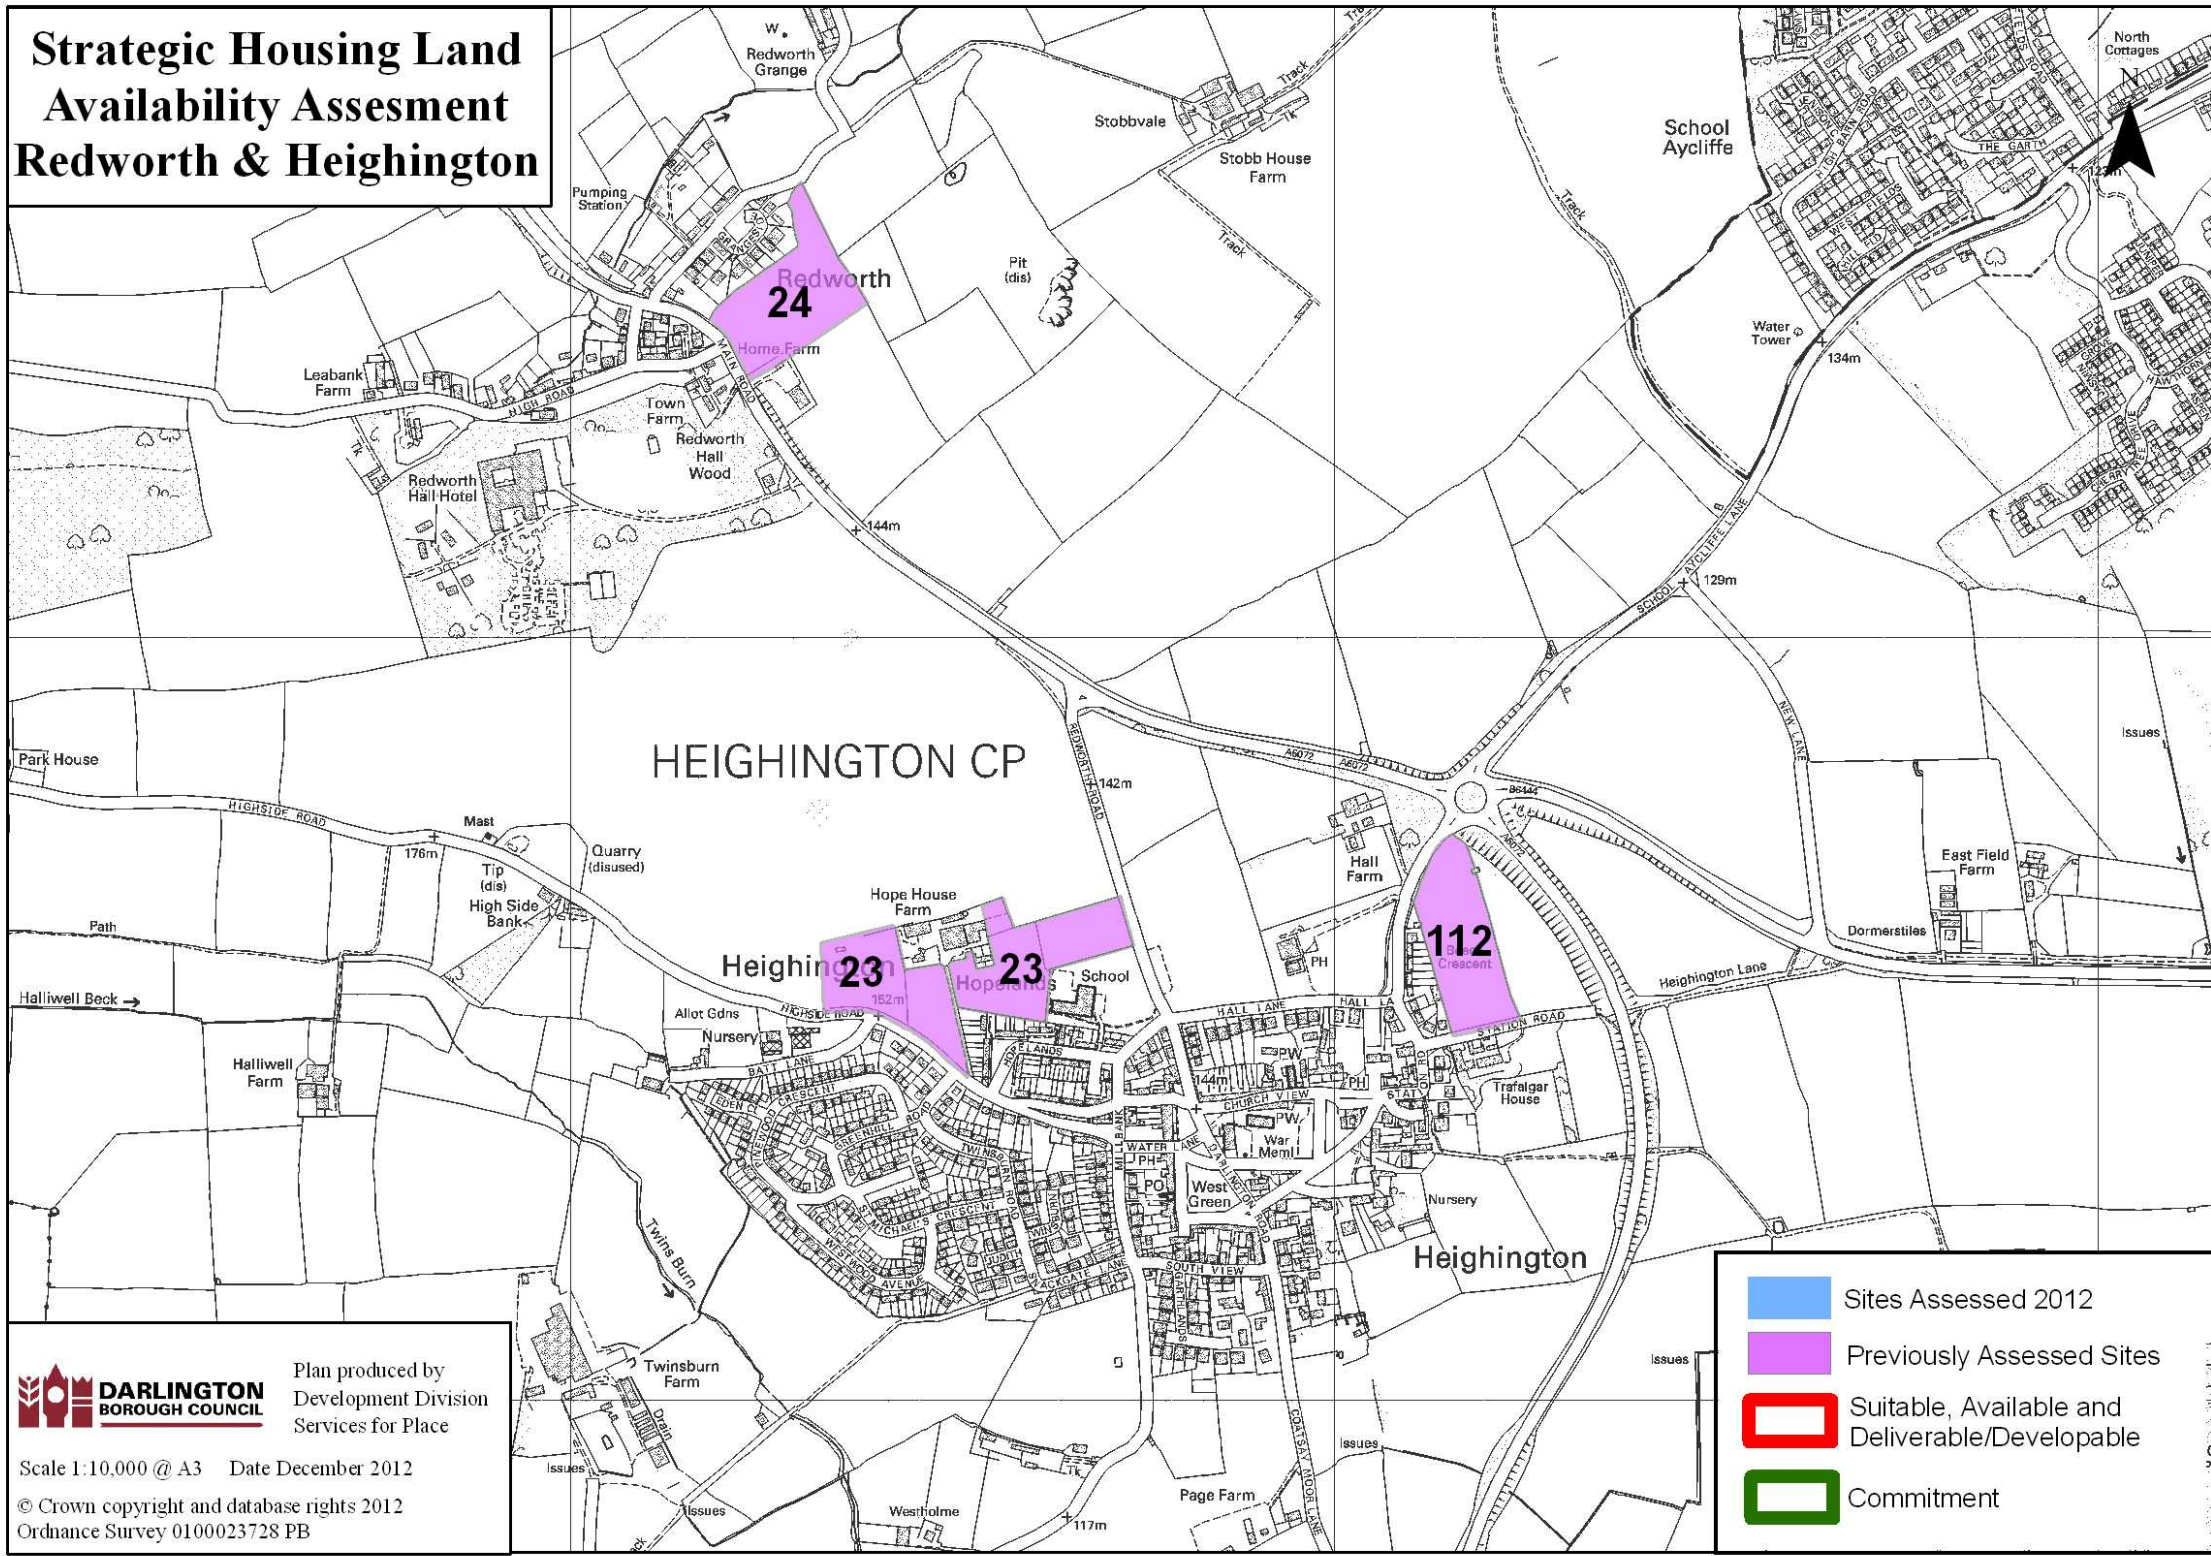

Strategic Housing Land Availability Assessment Redworth & Heighington

 **DARLINGTON BOROUGH COUNCIL**

Plan produced by
Development Division
Services for Place

Scale 1:10,000 @ A3 Date December 2012
© Crown copyright and database rights 2012
Ordnance Survey 0100023728 PB

- Sites Assessed 2012
- Previously Assessed Sites
- Suitable, Available and Deliverable/Developable
- Commitment