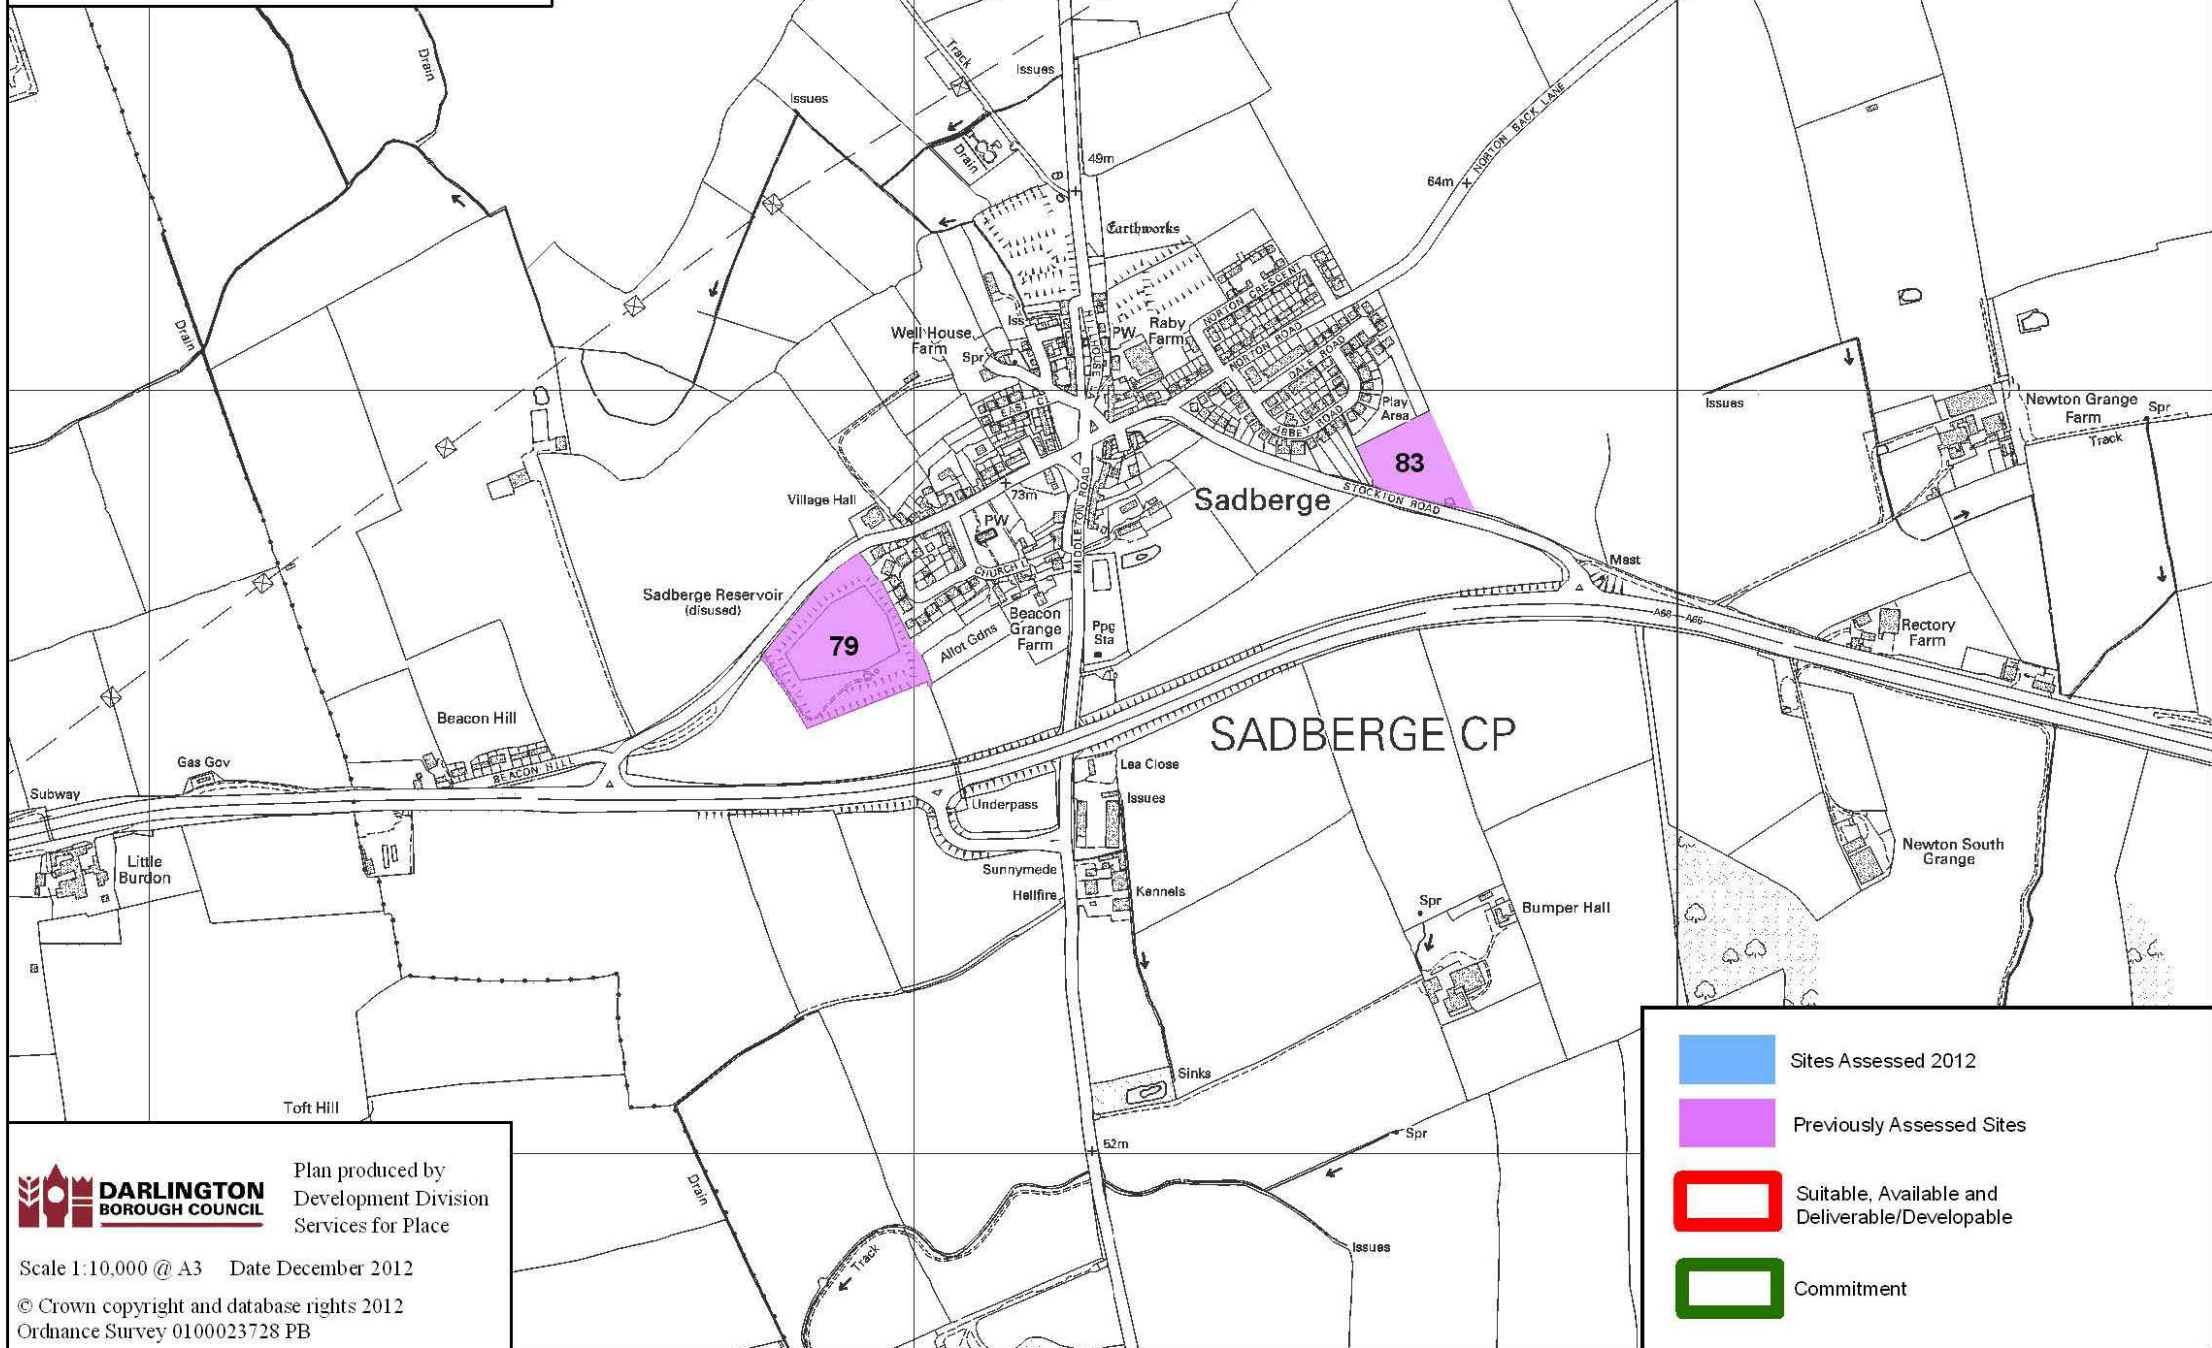

Strategic Housing Land Availability Assessment Sadberge

	Sites Assessed 2012
	Previously Assessed Sites
	Suitable, Available and Deliverable/Developable
	Commitment

 **DARLINGTON BOROUGH COUNCIL**
Plan produced by Development Division Services for Place

Scale 1:10,000 @ A3 Date December 2012
© Crown copyright and database rights 2012
Ordnance Survey 0100023728 PB