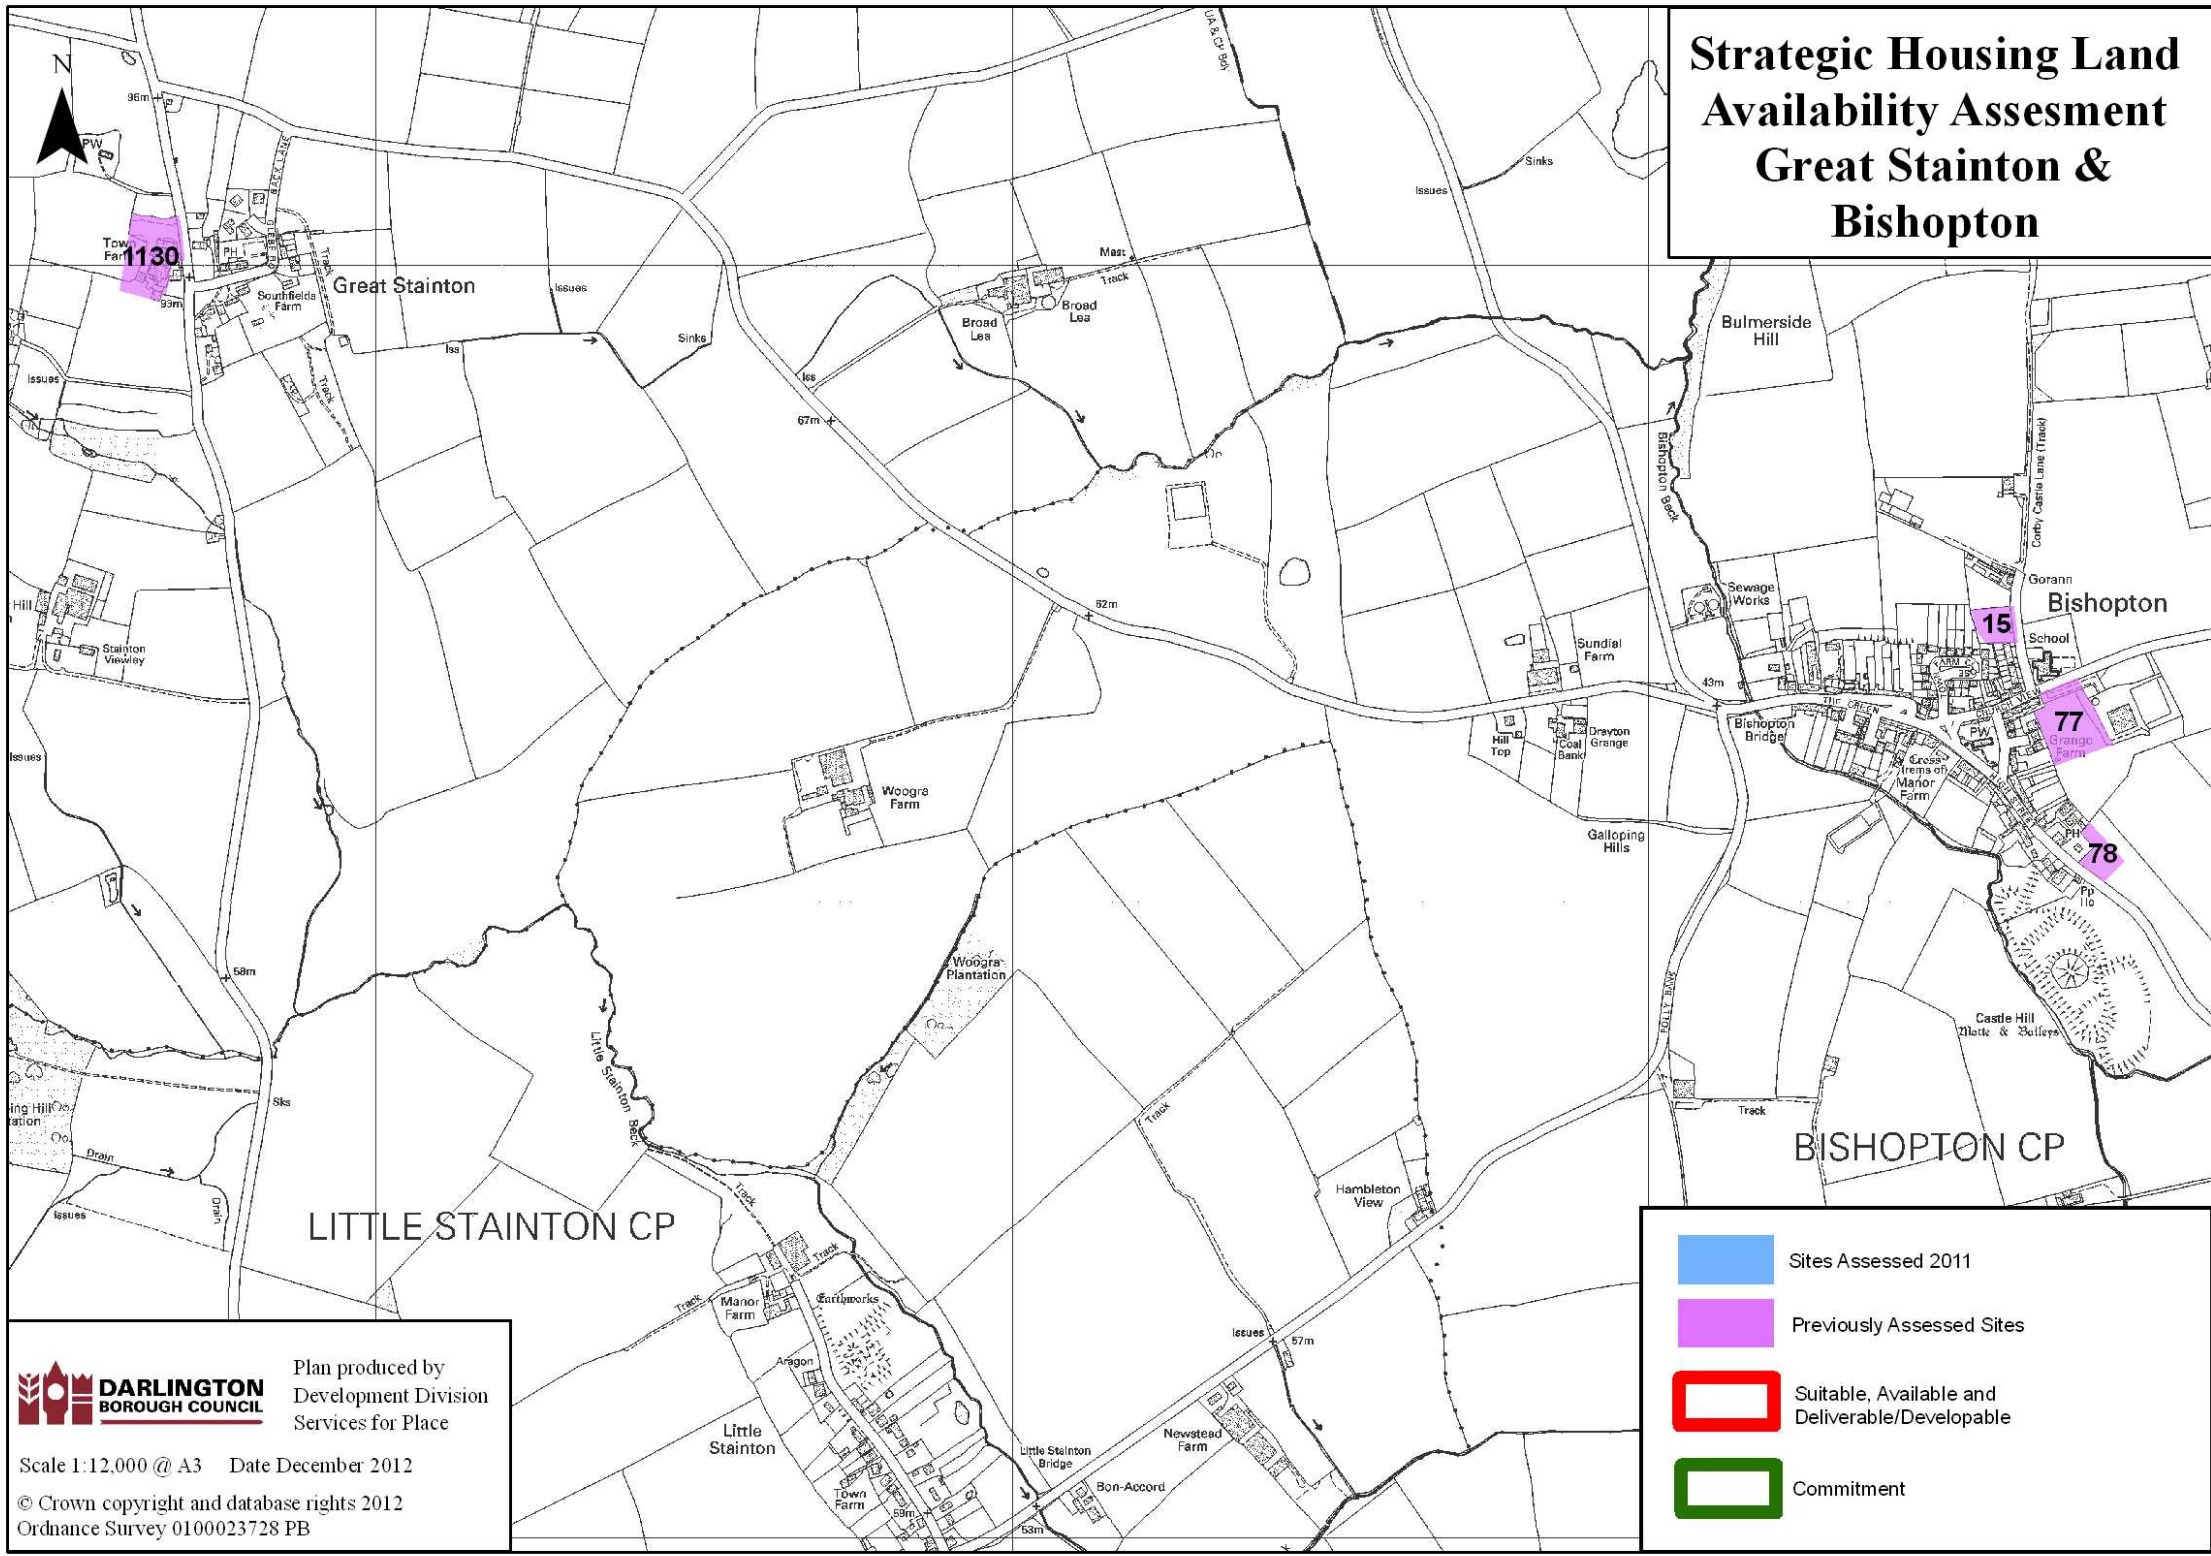

# Strategic Housing Land Availability Assessment Great Stainton & Bishopton

Plan produced by  
Development Division  
Services for Place

Scale 1:12,000 @ A3 Date December 2012

© Crown copyright and database rights 2012  
Ordnance Survey 0100023728 PB

	Sites Assessed 2011
	Previously Assessed Sites
	Suitable, Available and Deliverable/Developable
	Commitment