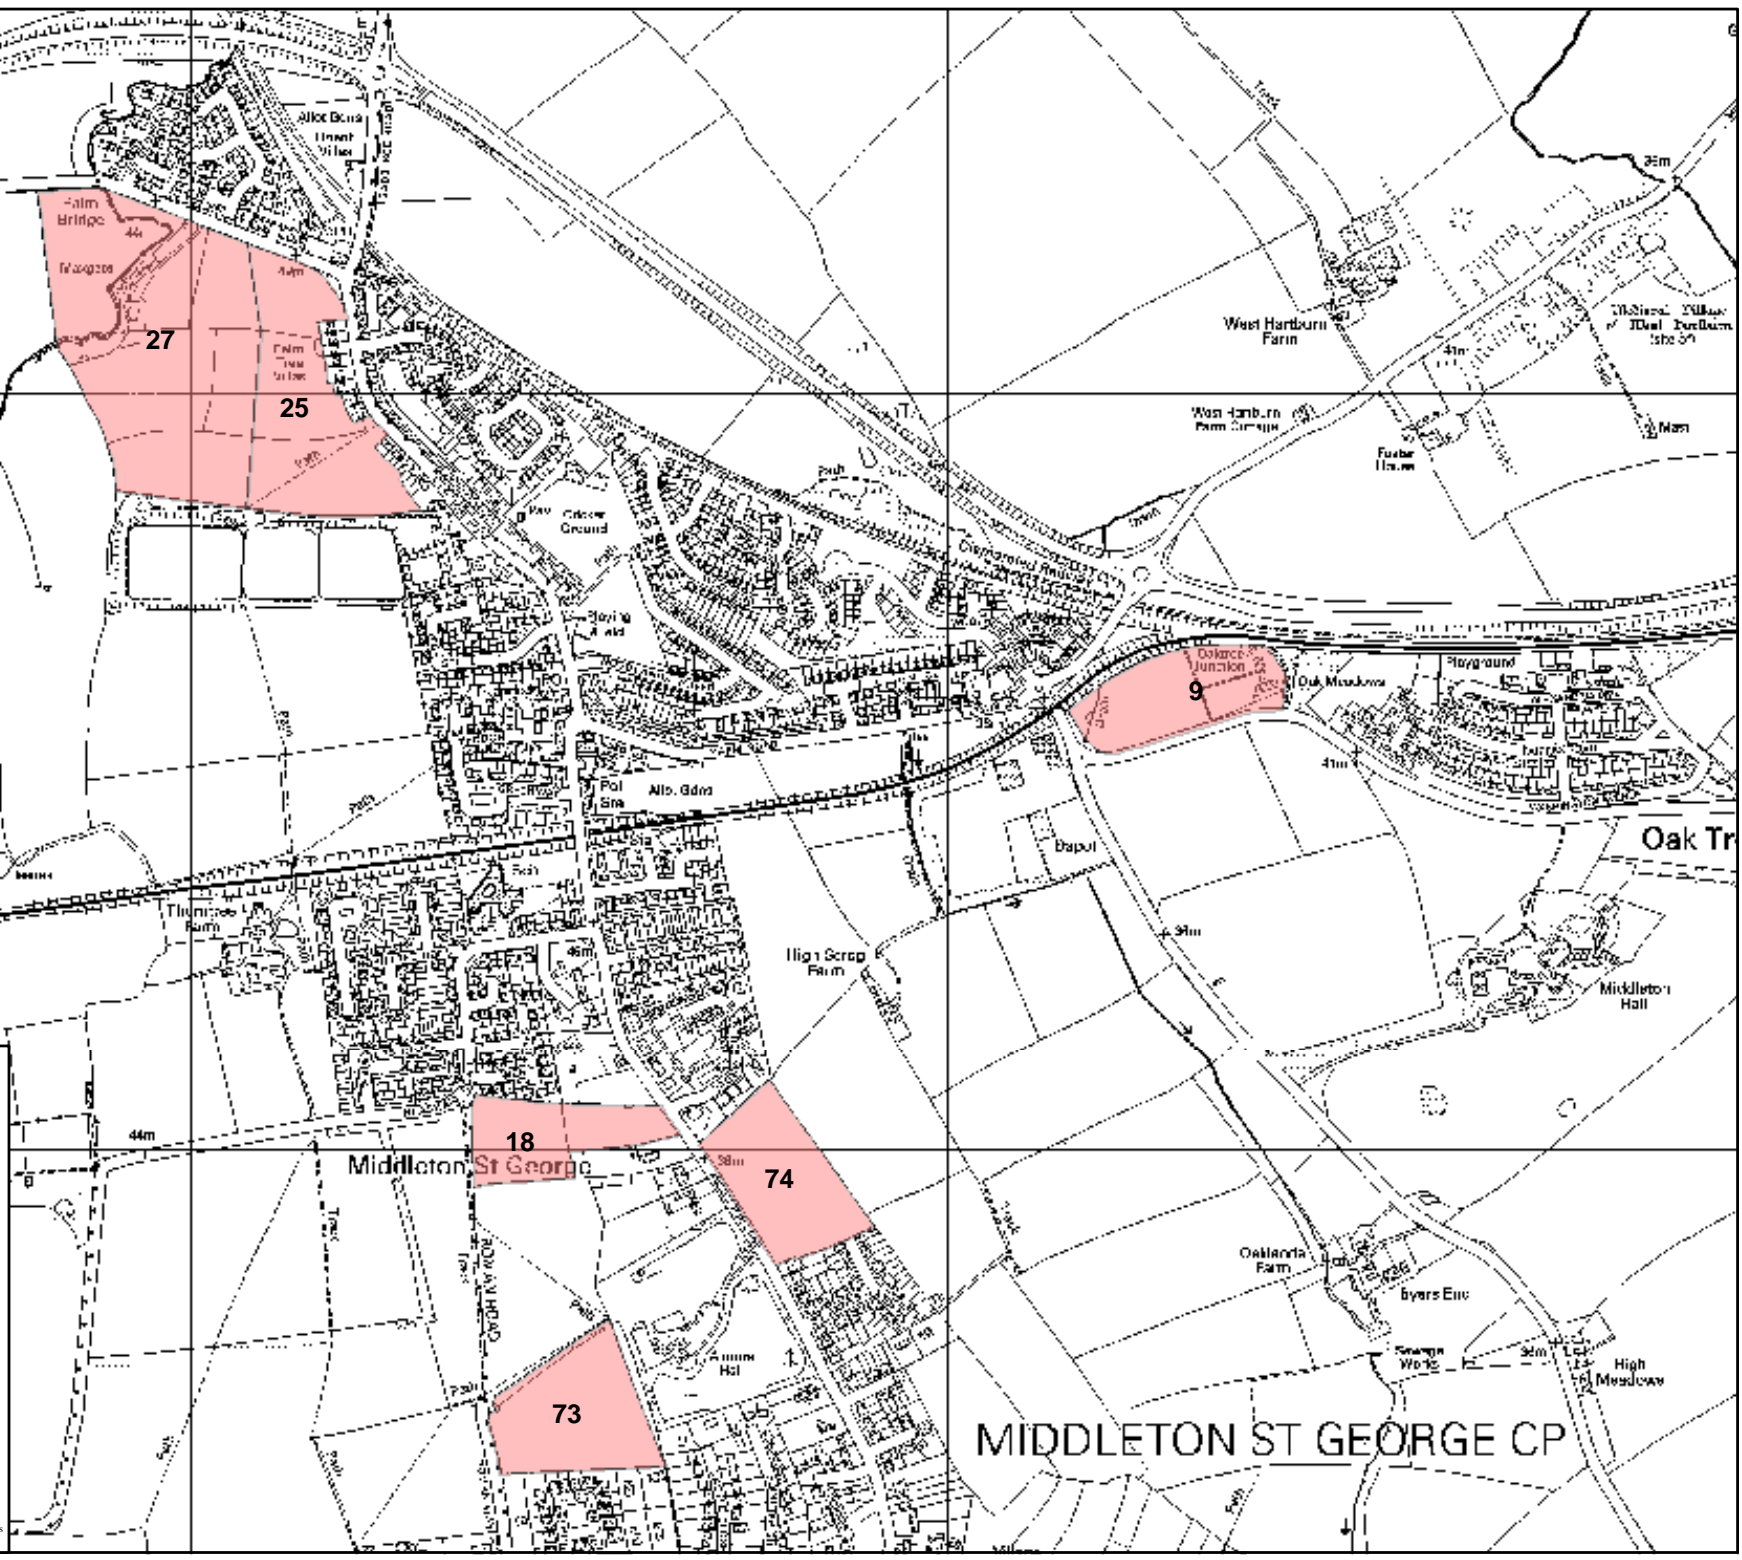

Strategic Housing Land Availability Assessment Middleton St George

- SHLAA Sites
- Additional Sites

Richard Alty
Assistant Chief Executive (Regeneration)
Chief Executive's Department
Town Hall, Darlington, DL1 5QT

Plan Produced by the Regeneration Division,
Chief Executive's Department
Scale 1:10000
Date September 2009

MIDDLETON ST GEORGE CP