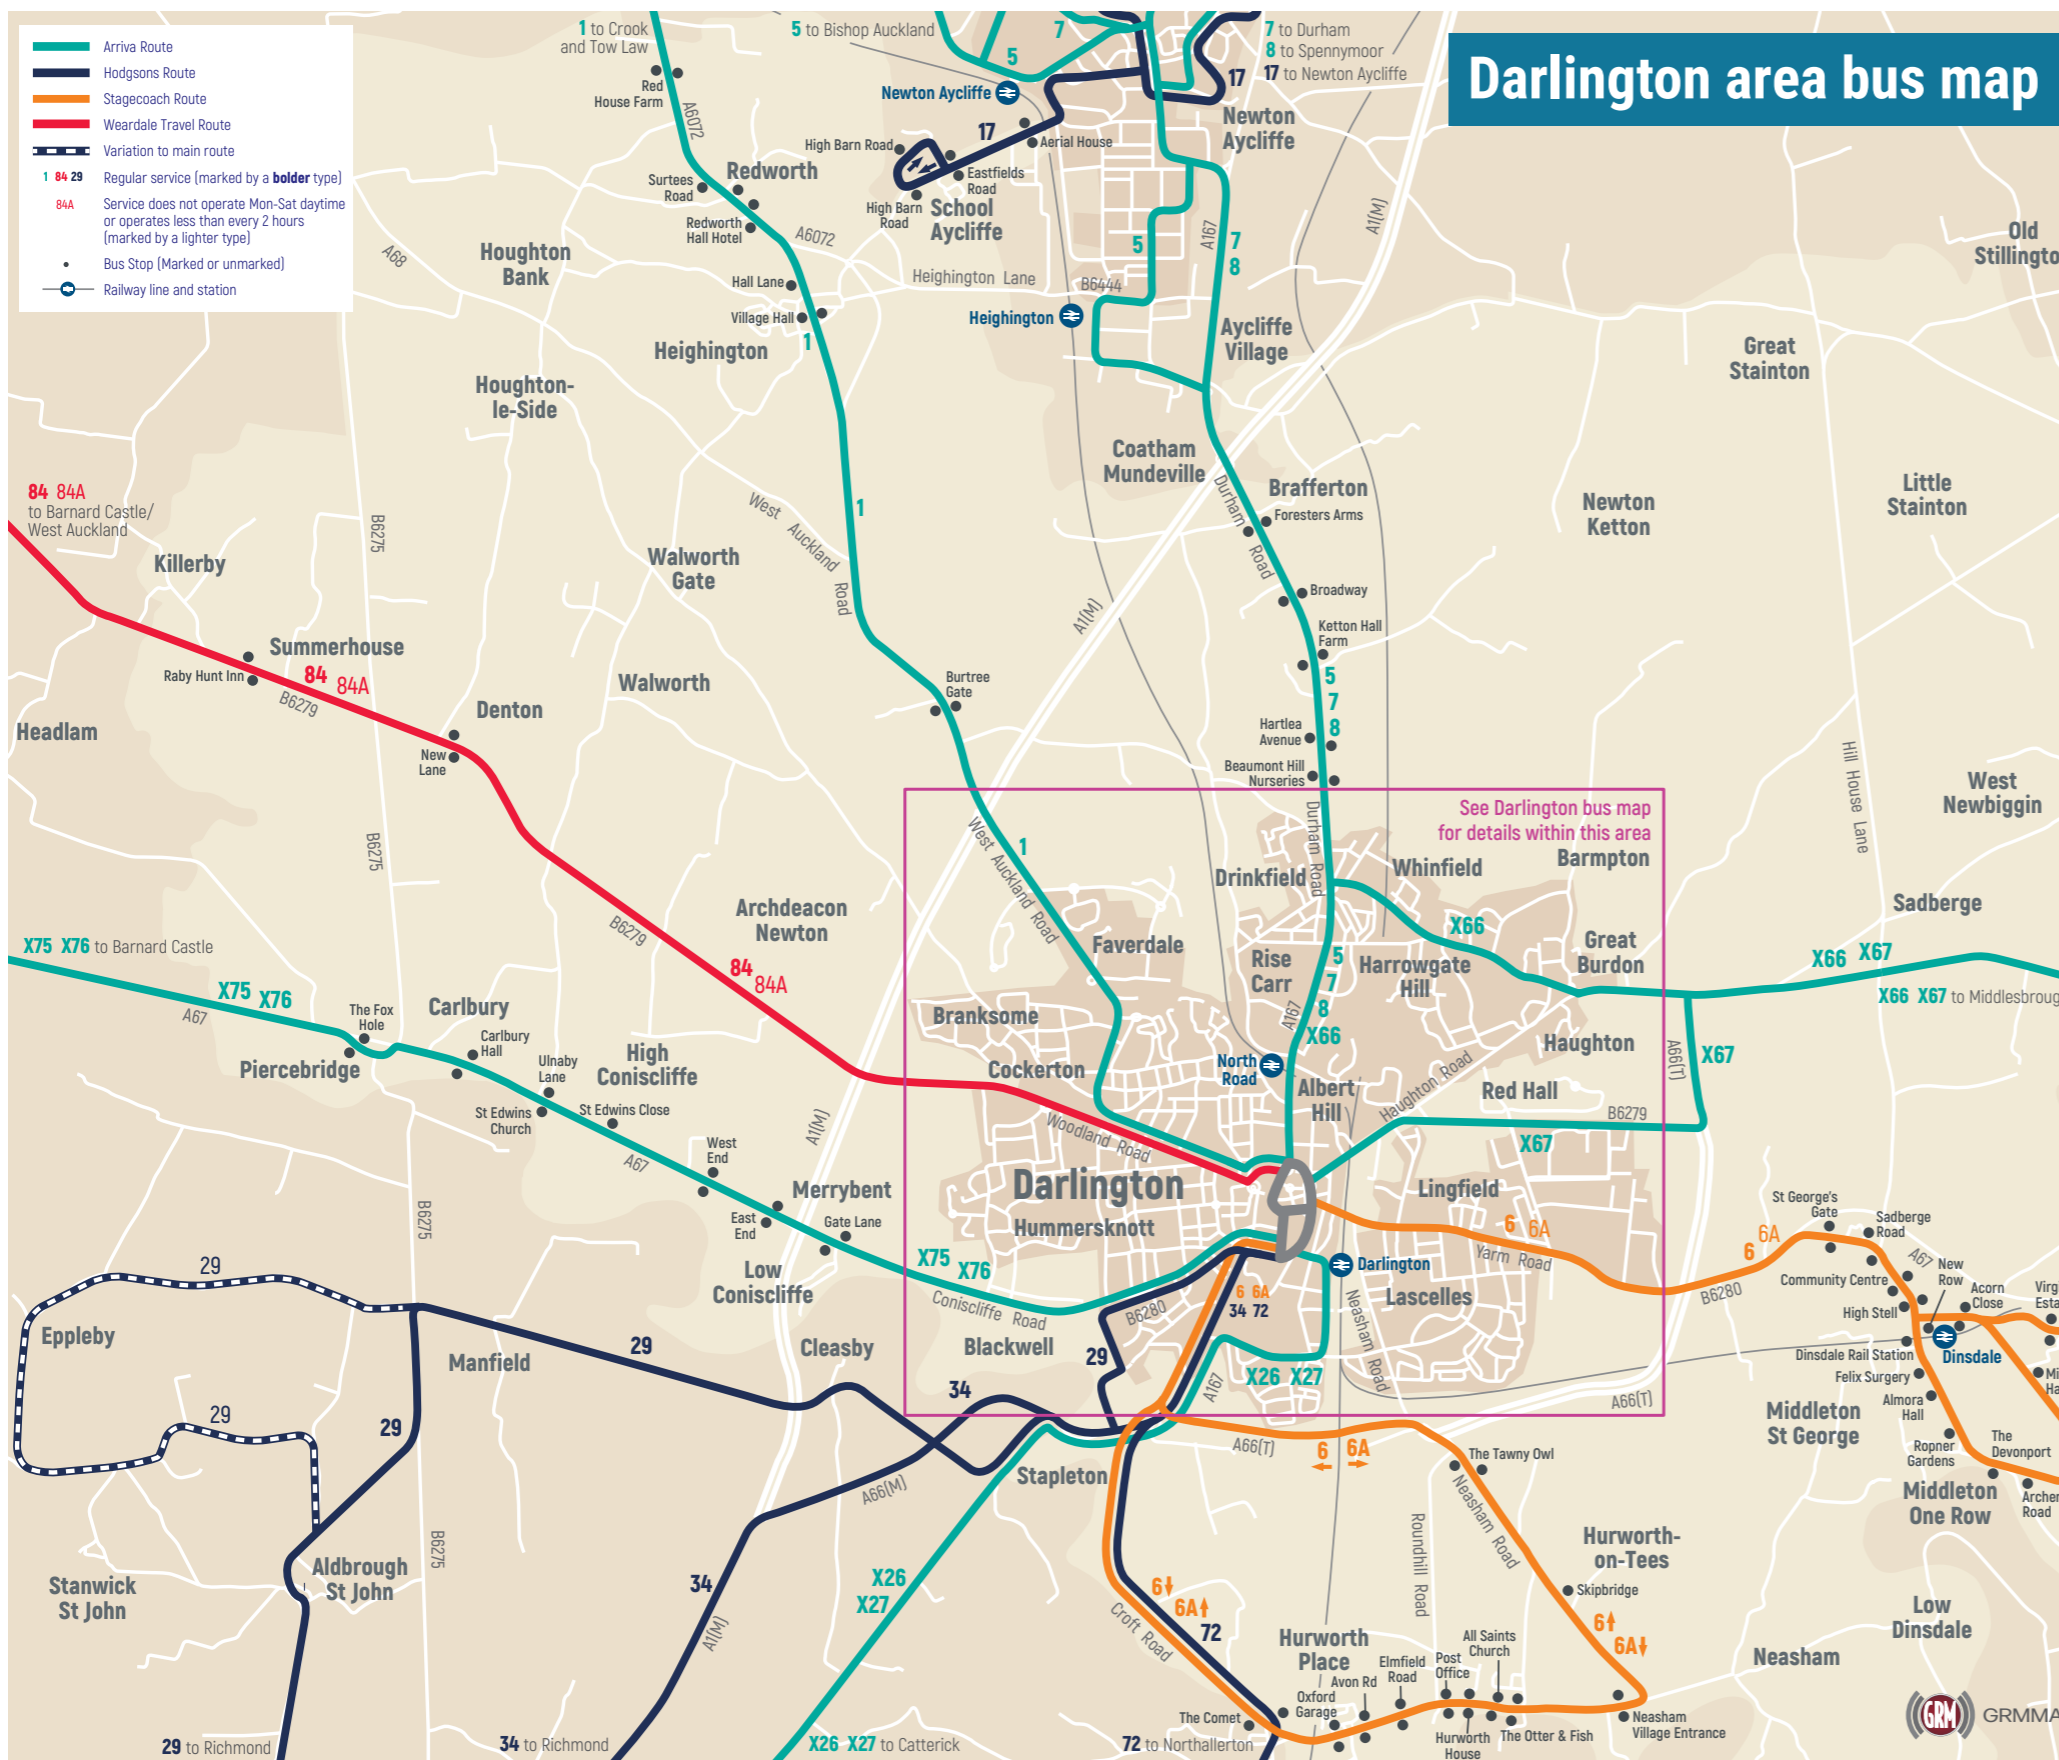

Darlington town centre stops

Stop	Route	Destination
A	2 2A	Cockerton/Branksome
	16	Harrowgate Hill
	16	Mowden/West Park Hospital
	17	Mowden
B	2 2A	Red Hall
	3	Skerne Park
	4	Cockerton, Minors Crescent

Stop	Route	Destination
C	9	Springfield
	10	Whinfield
D	13A 13B	Firthmoor
	9	Springfield
F	10	Whinfield

Stop	Route	Destination
G	13A 13B	Firthmoor
	5	Bishop Auckland
H	7	Durham
	8	Spennymoor
I	16	Harrowgate Hill
	3	Skerne Park
	4	Cockerton, Minors Crescent
	84 84A	Barnard Castle/West Auckland

Stop	Route	Destination
J	1	Crook/Tow Law
	2 2A	Cockerton/Branksome
	3	Hummersknott Academy (school days only)
K	17	Mowden
	19	Faverdale
L	2 2A	Red Hall
	6 6A	Stockton
	18	Harrowgate Hill
	X26 X27	Middlesbrough

Stop	Route	Destination
M*	1	Crook/Tow Law
	5	Bishop Auckland
T*	6 6A	Hurworth
	7	Durham
	29	Richmond
	34	Richmond (one journey to)
	X26 X27	Colburn
	X75 X76	Barnard Castle

Stop	Route	Destination
3	3	Skerne Park
	4	Minors Crescent
9	9	Springfield
	10	Whinfield
	13A 13B	Firthmoor
16	16	Mowden
	17	Mowden (One jny West Park Hospital)

* All evening services serve the bus stops on Feethams, with the exception of service 2