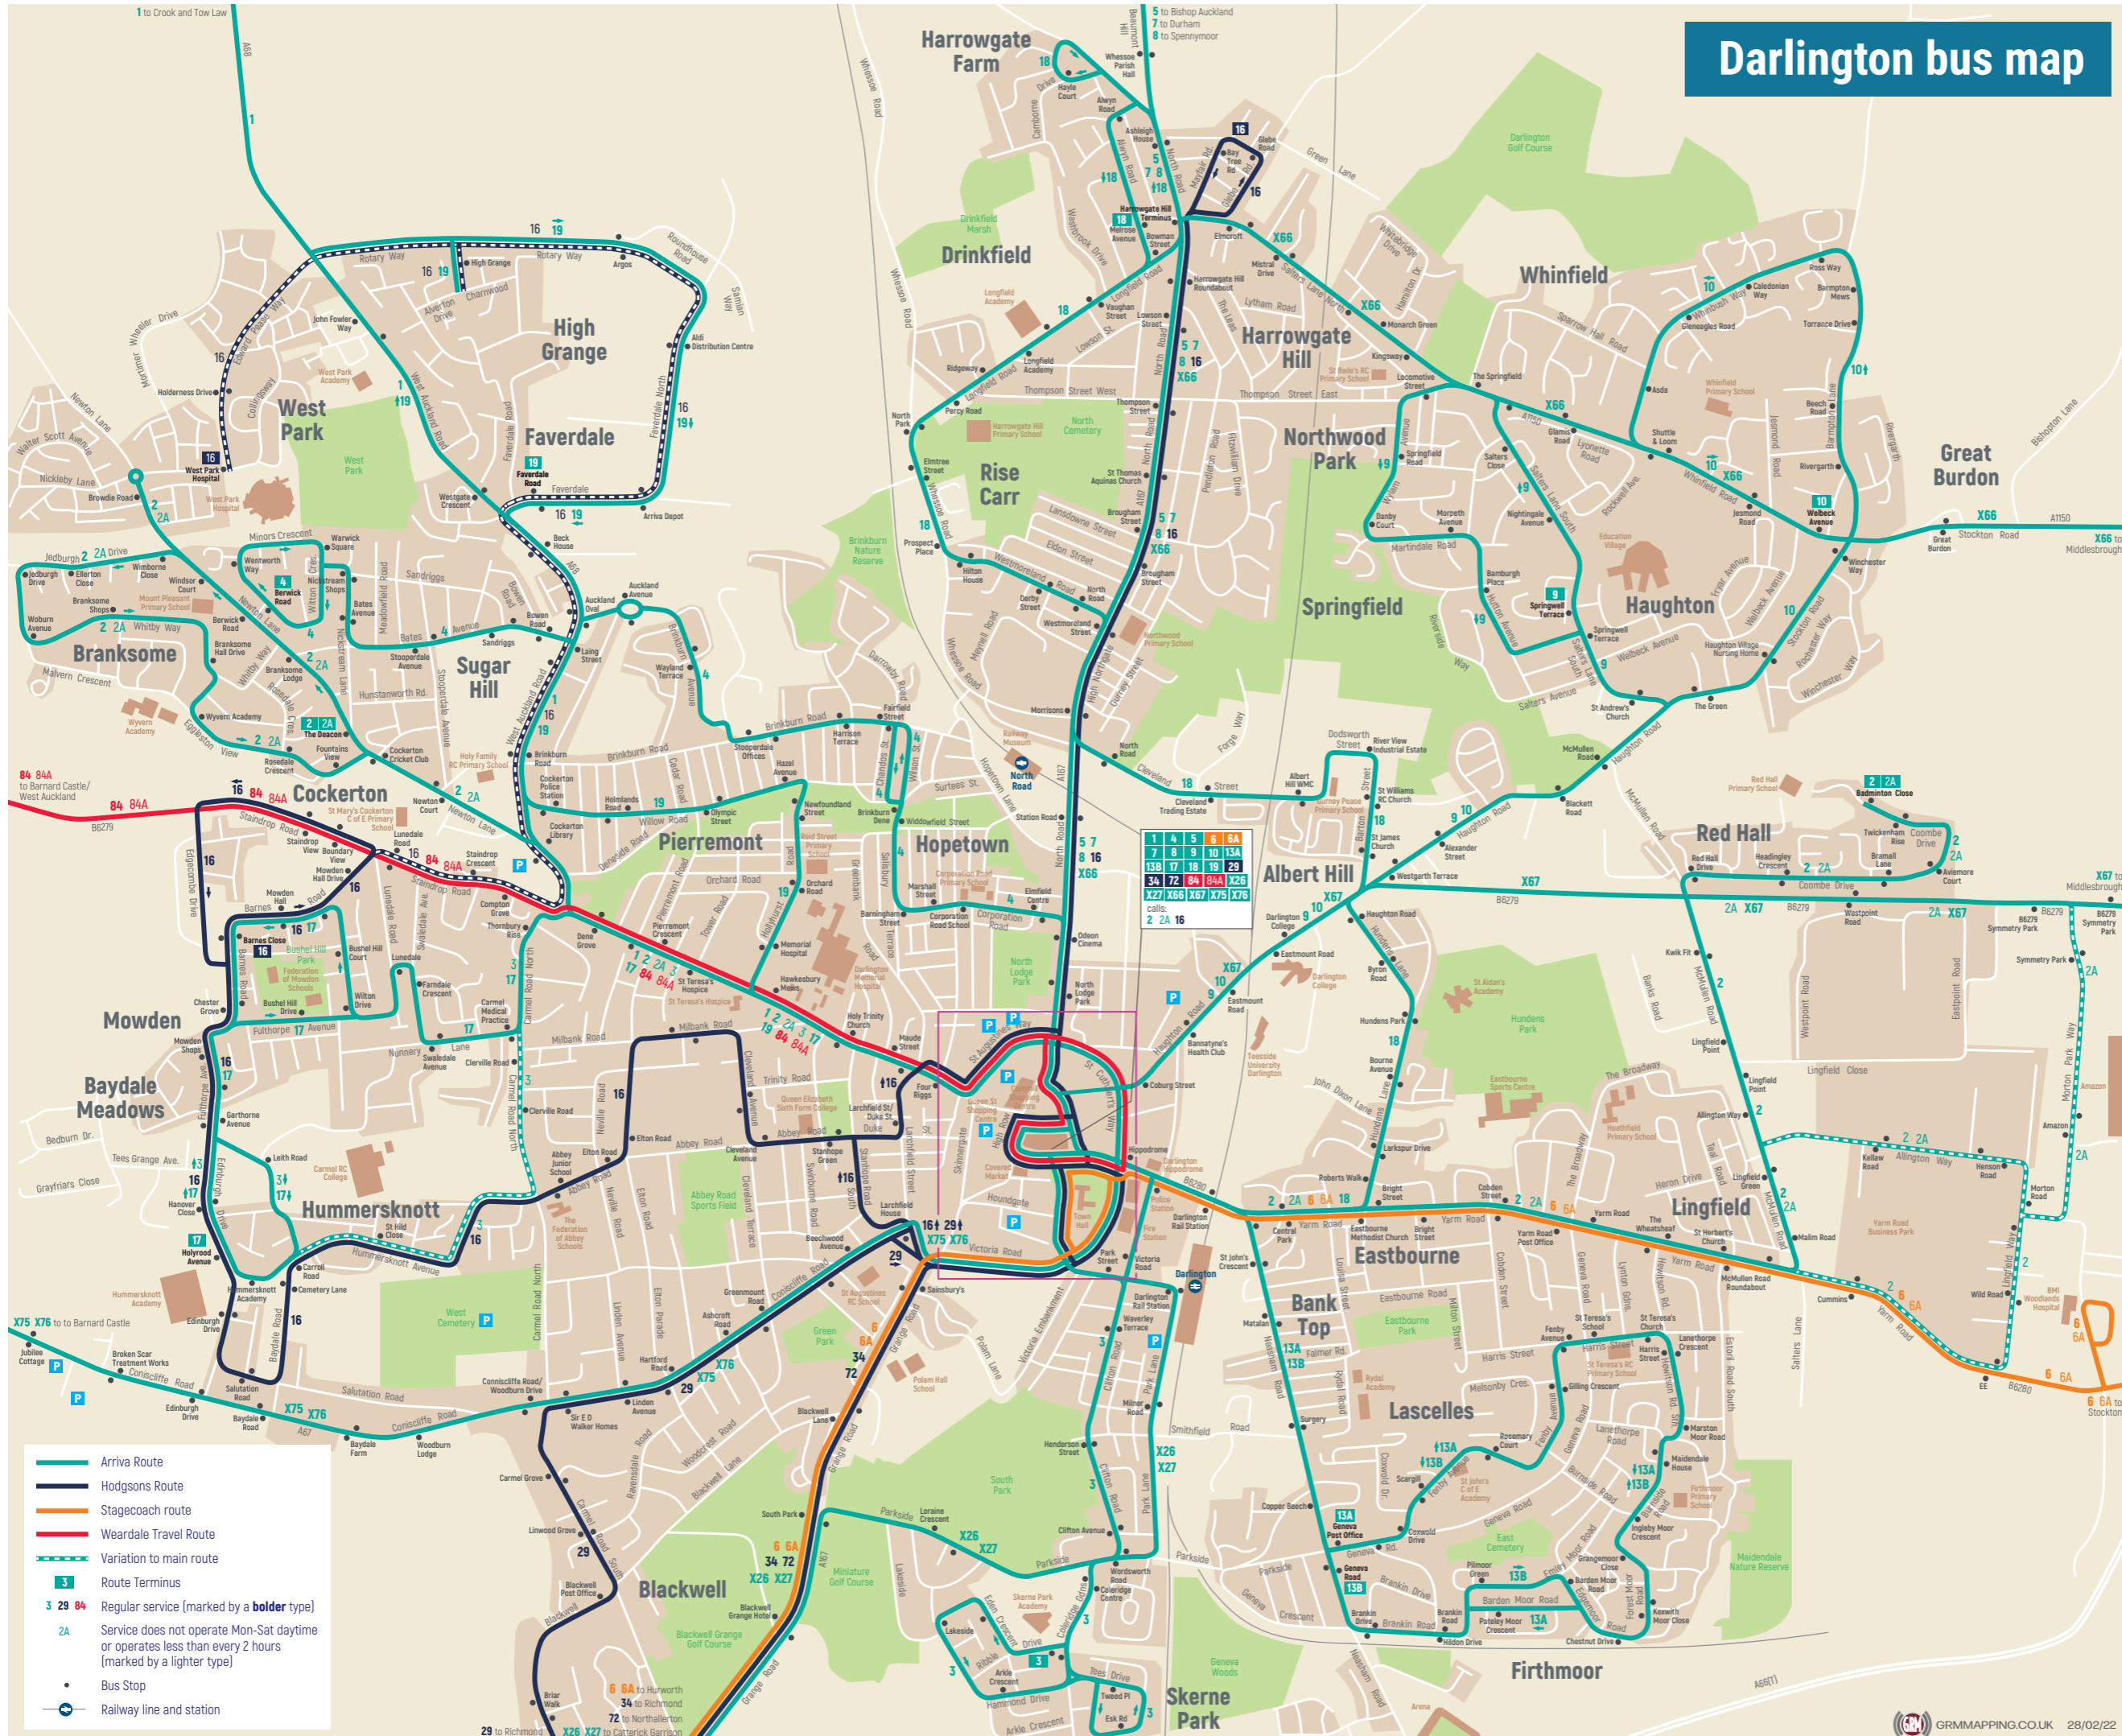

Darlington bus map

Bus routes and frequencies

Route	Main places served	Frequency of service			
		Mon to Sat Day	Sat Eve	Sunday Day	Sunday Eve
1	Darlington - Shildon - Bishop Auckland - Crook/Tow Law <i>*Sunday journeys do not serve Tow Law</i>	30	60	60*	-
2 2A	Cockerton / Branksome - Darlington - Red Hall	15	30	30	30
3	Darlington - Skerne Park	15	60	60	60
4	Darlington - Cockerton, Minors Cres	20	60	60	60
5	Darlington - Aycliffe Industrial Est - Newton Aycliffe - Shildon - Bishop Auckland	30	60	60	-
6 6A	Darlington - Hurworth - Yarm - Stockton	30	-	120	-
6 6A	Darlington - Middleton St George - Yarm - Stockton	60	-	120	-
7	Darlington - Newton Aycliffe - Woodham - Chilton - Ferryhill - Durham	15	60	30	60
8	Darlington - Aycliffe Village - Newton Aycliffe - Ferryhill - Spennymoor	60	-	-	-
9	Darlington - Springfield	20	-	60	-
10	Darlington - Whinfield	20	60	60	1jny
13A 13B	Darlington - Firthmoor	10	60	30	2jnys
16	Harrowgate Hill - Darlington - Hummersknott - Mowden <i>(peak jnys serve West Park Hosp)</i>	60	-	-	-
17	Darlington - Mowden	60	-	-	-
17	Newton Aycliffe - School Aycliffe <i>(Mondays to Fridays only)</i>	60	-	-	-
18	Darlington - Harrowgate Hill	60	-	-	-
19	Darlington - Faverdale	30	-	-	-
29	Darlington - Manfield - Aldbrough St John - Gilling West - Richmond	120	-	-	-
34	Darlington - Middleton Tyas - Catterick - Richmond	120	-	-	-
72	Darlington - North & East Cowton - Brompton - Northallerton	120	-	-	-
84 84A	Darlington - Ingleton - Cockfield - Barnard Castle (84) / West Auckland (84A)	120	-	-	-
X26 X27	Darlington - Scotch Corner - Richmond - Catterick Garrison - Colburn	30	60	60	60
X66 X67	Darlington - Harrowgate Hill (X66) - Darlington College (X67) - Stockton - Middlesbrough <i>*Combined frequency</i>	15*	60*	60**	2jnys**
X75 X76	Darlington - Piercebridge - Gainford - Staindrop (X75) / Winston (X76) - Barnard Castle <i>*One evening journey on X75 at 2043</i> <i>**Sunday journeys are all X75</i>	30	120*	120**	-

0344 800 44 11
www.arrivabus.co.uk

Hodgsons
01833 630730
www.hodgsonskoaches.com

Stagecoach
0191 566 0231
www.stagecoachbus.com

WEARDALE TRAVEL
01388 528235
www.weardale-travel.co.uk