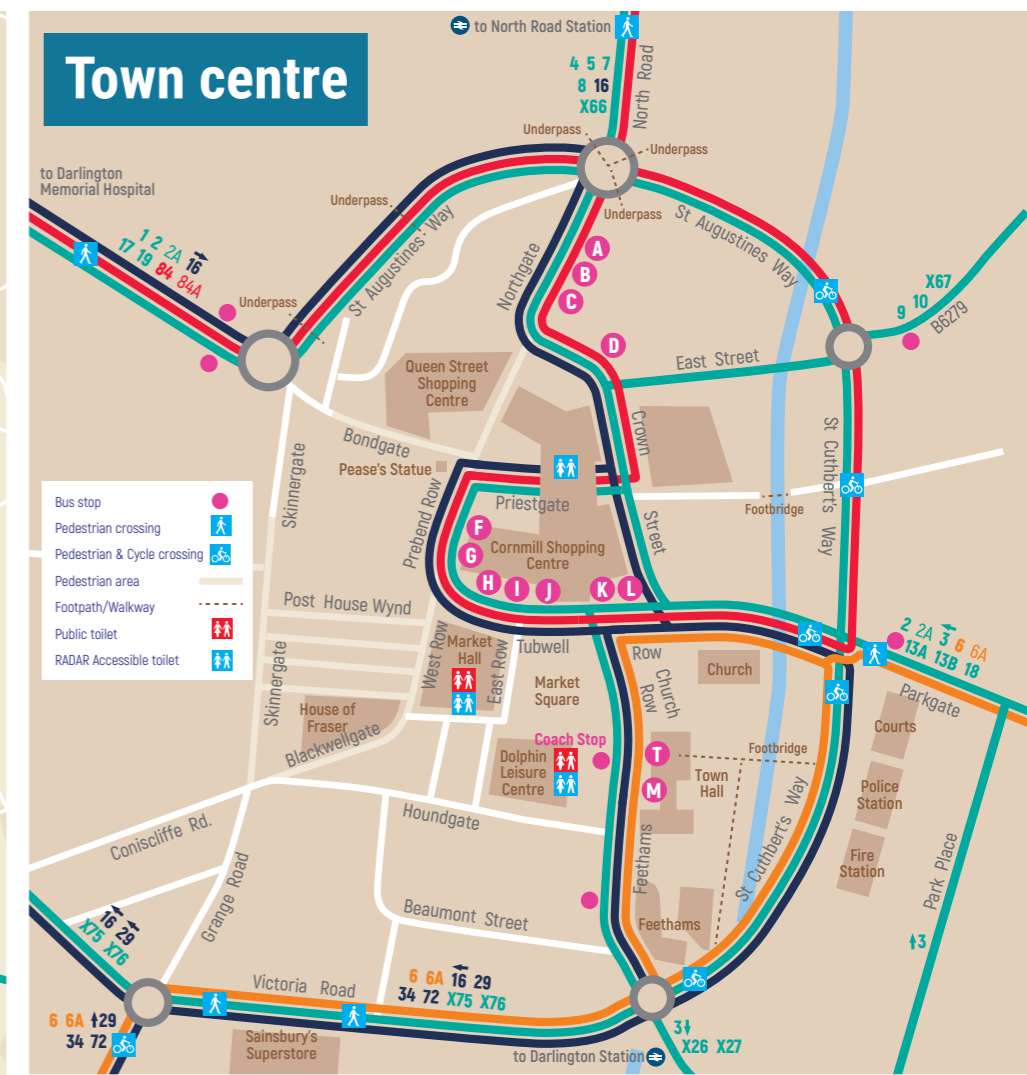

Darlington town centre stops

Stop	Route	Destination
A	2 2A	Cockerton/Branksome
	16	Harrowgate Hill
	16	Mowden/West Park Hospital
	17	Mowden
B	2 2A	Red Hall
	3	Skerne Park
	4	Cockerton, Minors Crescent

Stop	Route	Destination
C	9	Springfield
	10	Whinfield
D	13A 13B	Firthmoor
	9	Springfield
F	10	Whinfield

Stop	Route	Destination
G	13A 13B	Firthmoor
	5	Bishop Auckland
H	7	Durham
	8	Spennymoor
I	16	Harrowgate Hill
	3	Skerne Park
	4	Cockerton, Minors Crescent
	84 84A	Barnard Castle/West Auckland

Stop	Route	Destination
J	1	Crook/Tow Law
	2 2A	Cockerton/Branksome
	3	Hummersknott Academy (school days only)
K	17	Mowden
	19	Faverdale
L	2 2A	Red Hall
	6 6A	Stockton
	18	Harrowgate Hill
	X26 X27	Middlesbrough

Stop	Route	Destination
M*	1	Crook/Tow Law
	5	Bishop Auckland
T*	6 6A	Hurworth
	7	Durham
	29	Richmond
	34	Richmond (one journey to)
	X26 X27	Colburn
	X75 X76	Barnard Castle

Stop	Route	Destination
3	3	Skerne Park
	4	Minors Crescent
9	9	Springfield
	10	Whinfield
	13A 13B	Firthmoor
16	16	Mowden
	17	Mowden (One jny West Park Hospital)

* All evening services serve the bus stops on Feethams, with the exception of service 2