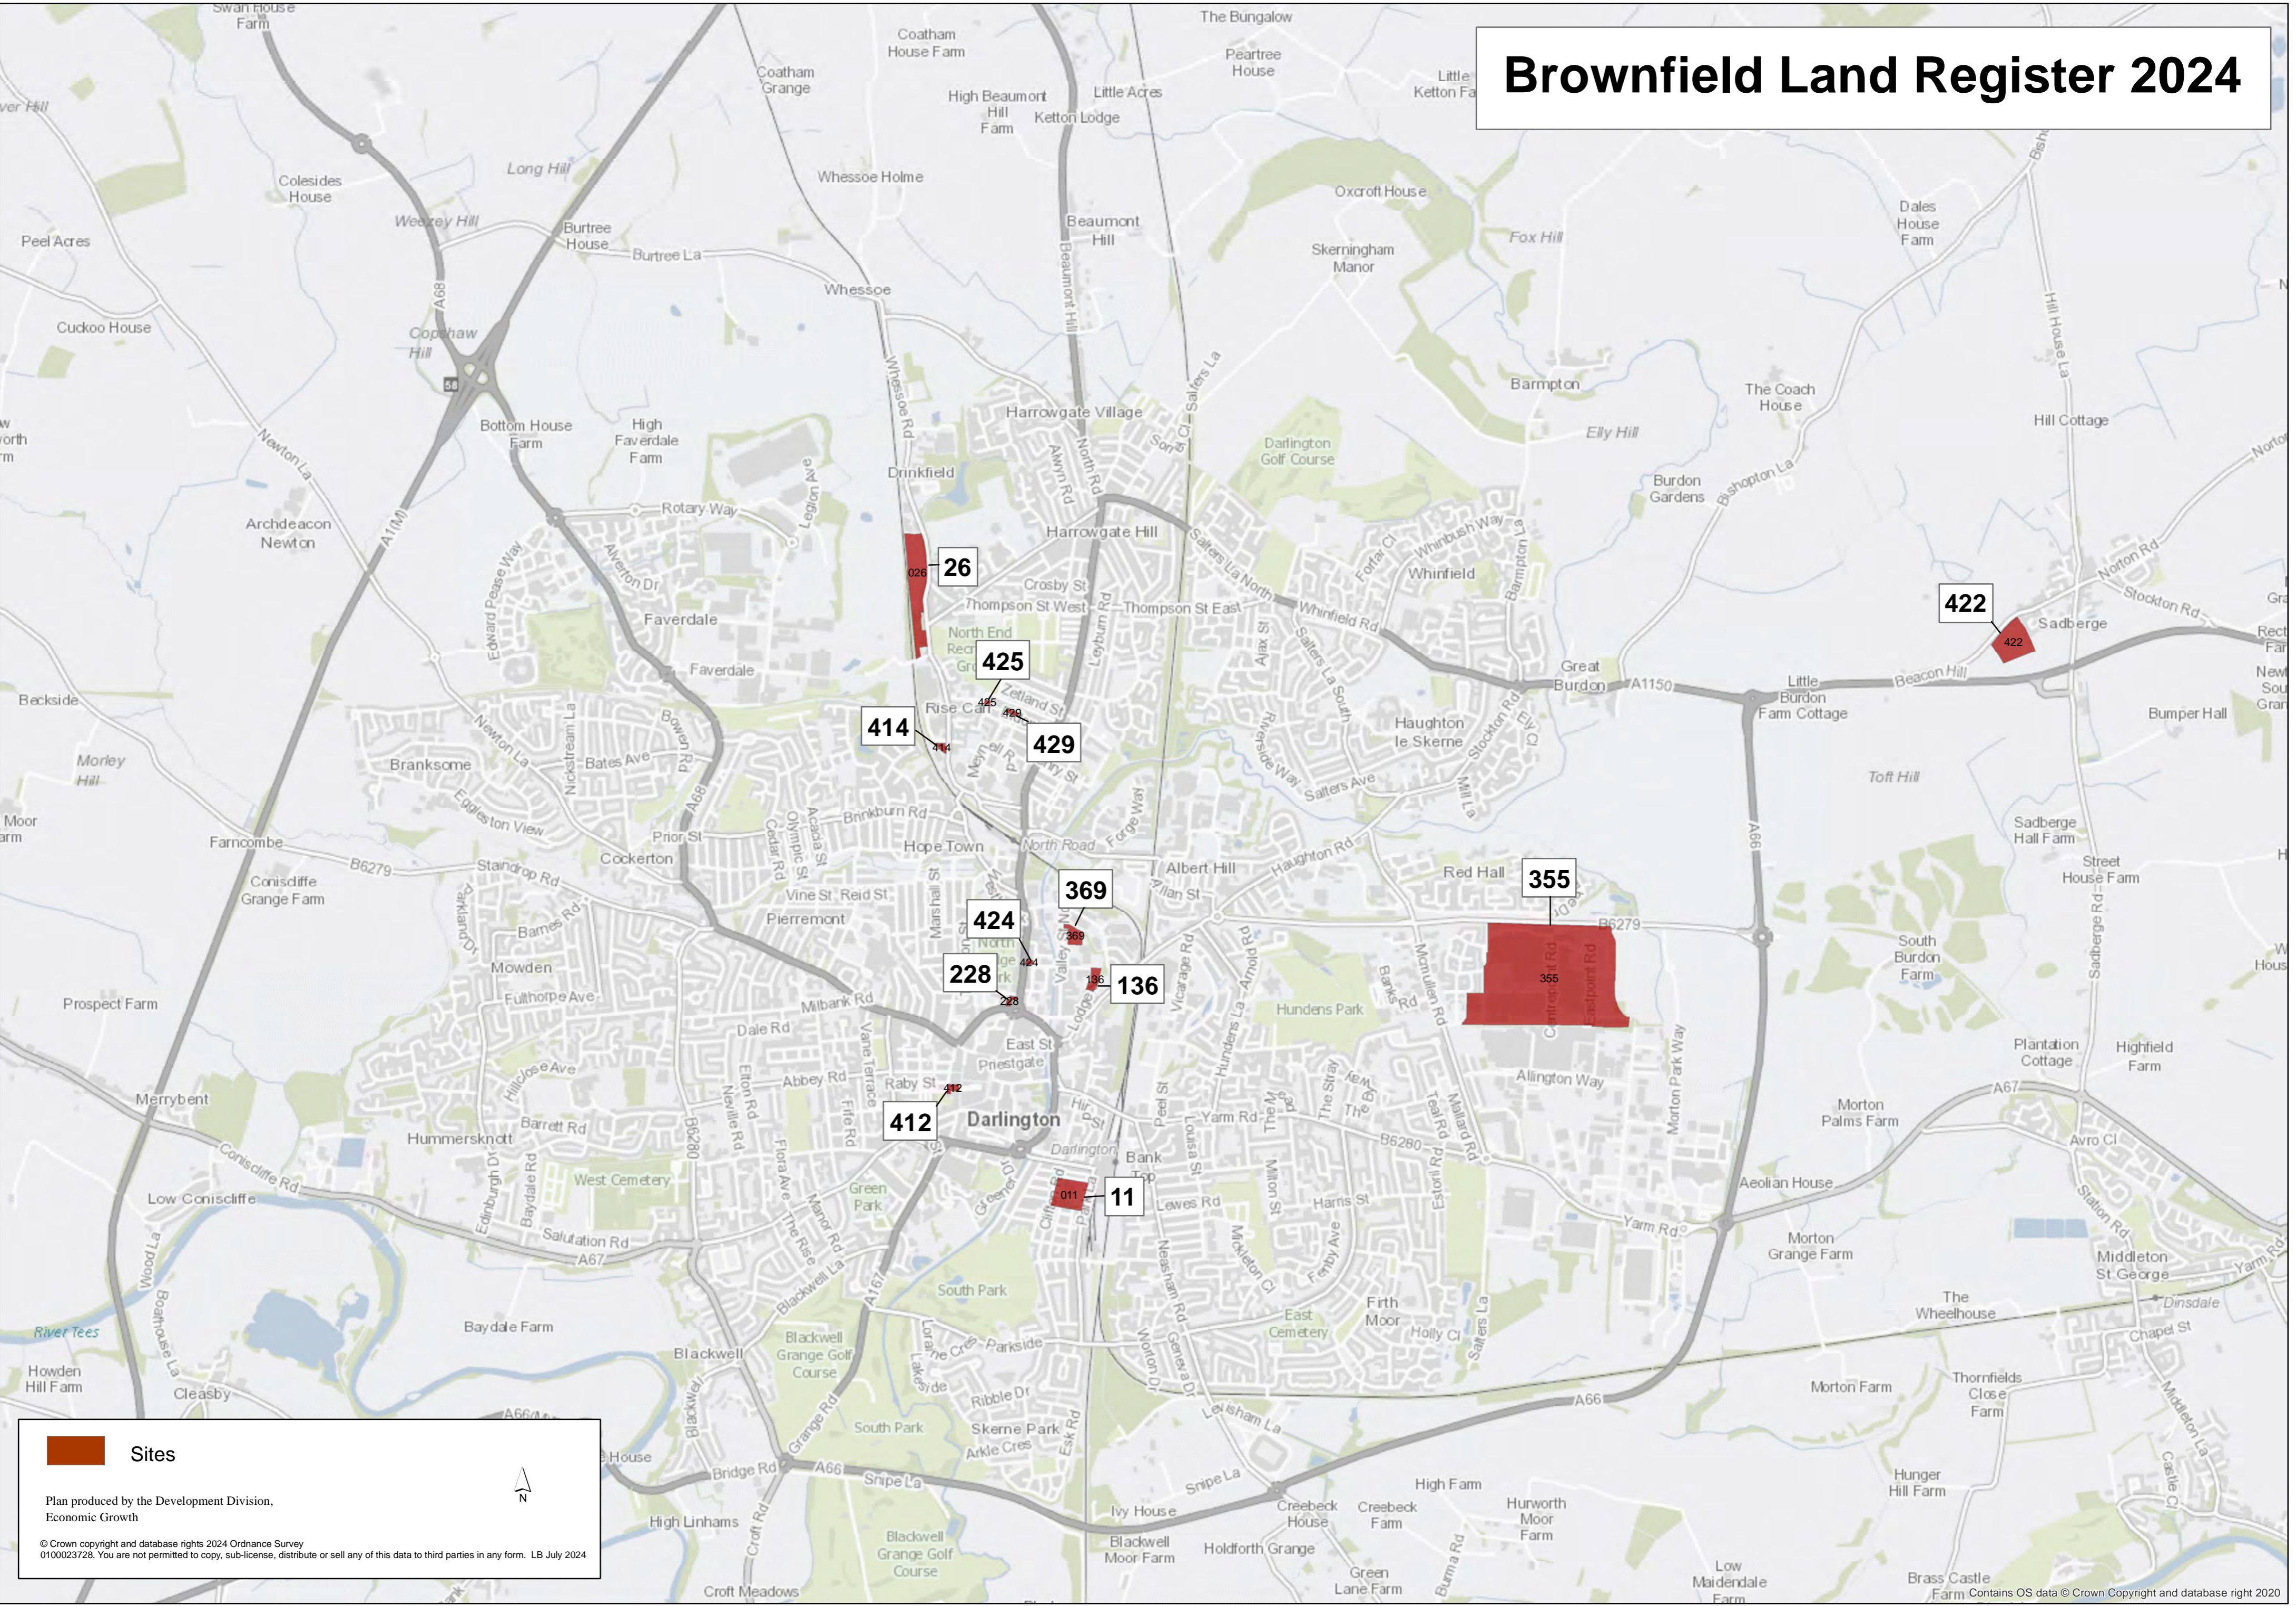

Brownfield Land Register 2024

Sites

Plan produced by the Development Division,
Economic Growth

Contains OS data © Crown Copyright and database right 2020