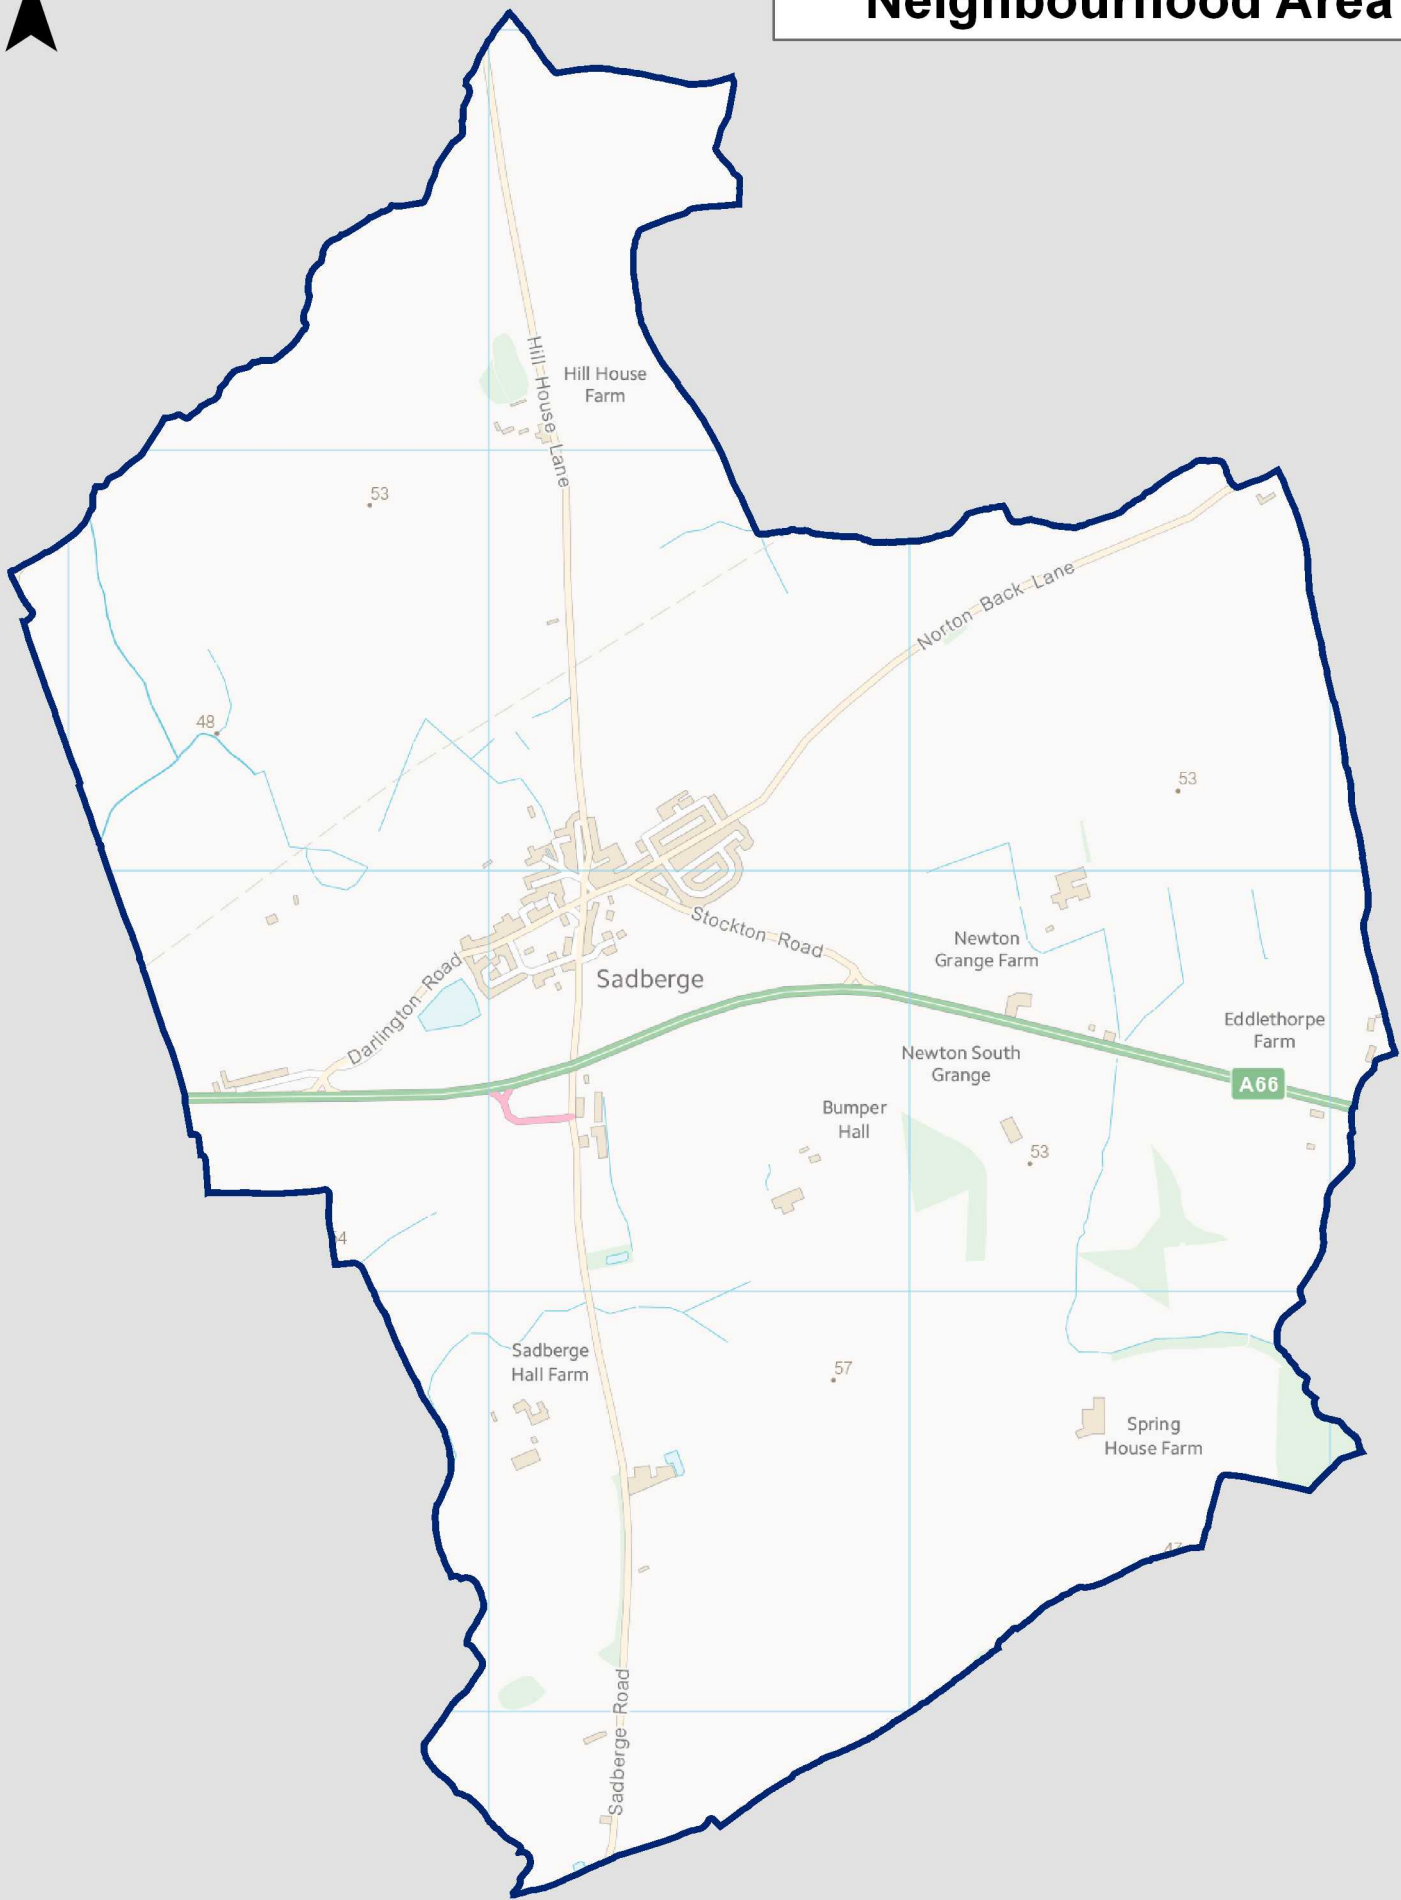

Sadberge Parish Neighbourhood Area

Scale 1:18,000 @ A4
Date May 2013
Plans produced by Development Division, Services for Place

© Crown copyright and database rights 2013 Ordnance Survey 0100023728 PB
You are not permitted to copy, sub-license, distribute or sell any of this data to third parties in any form.