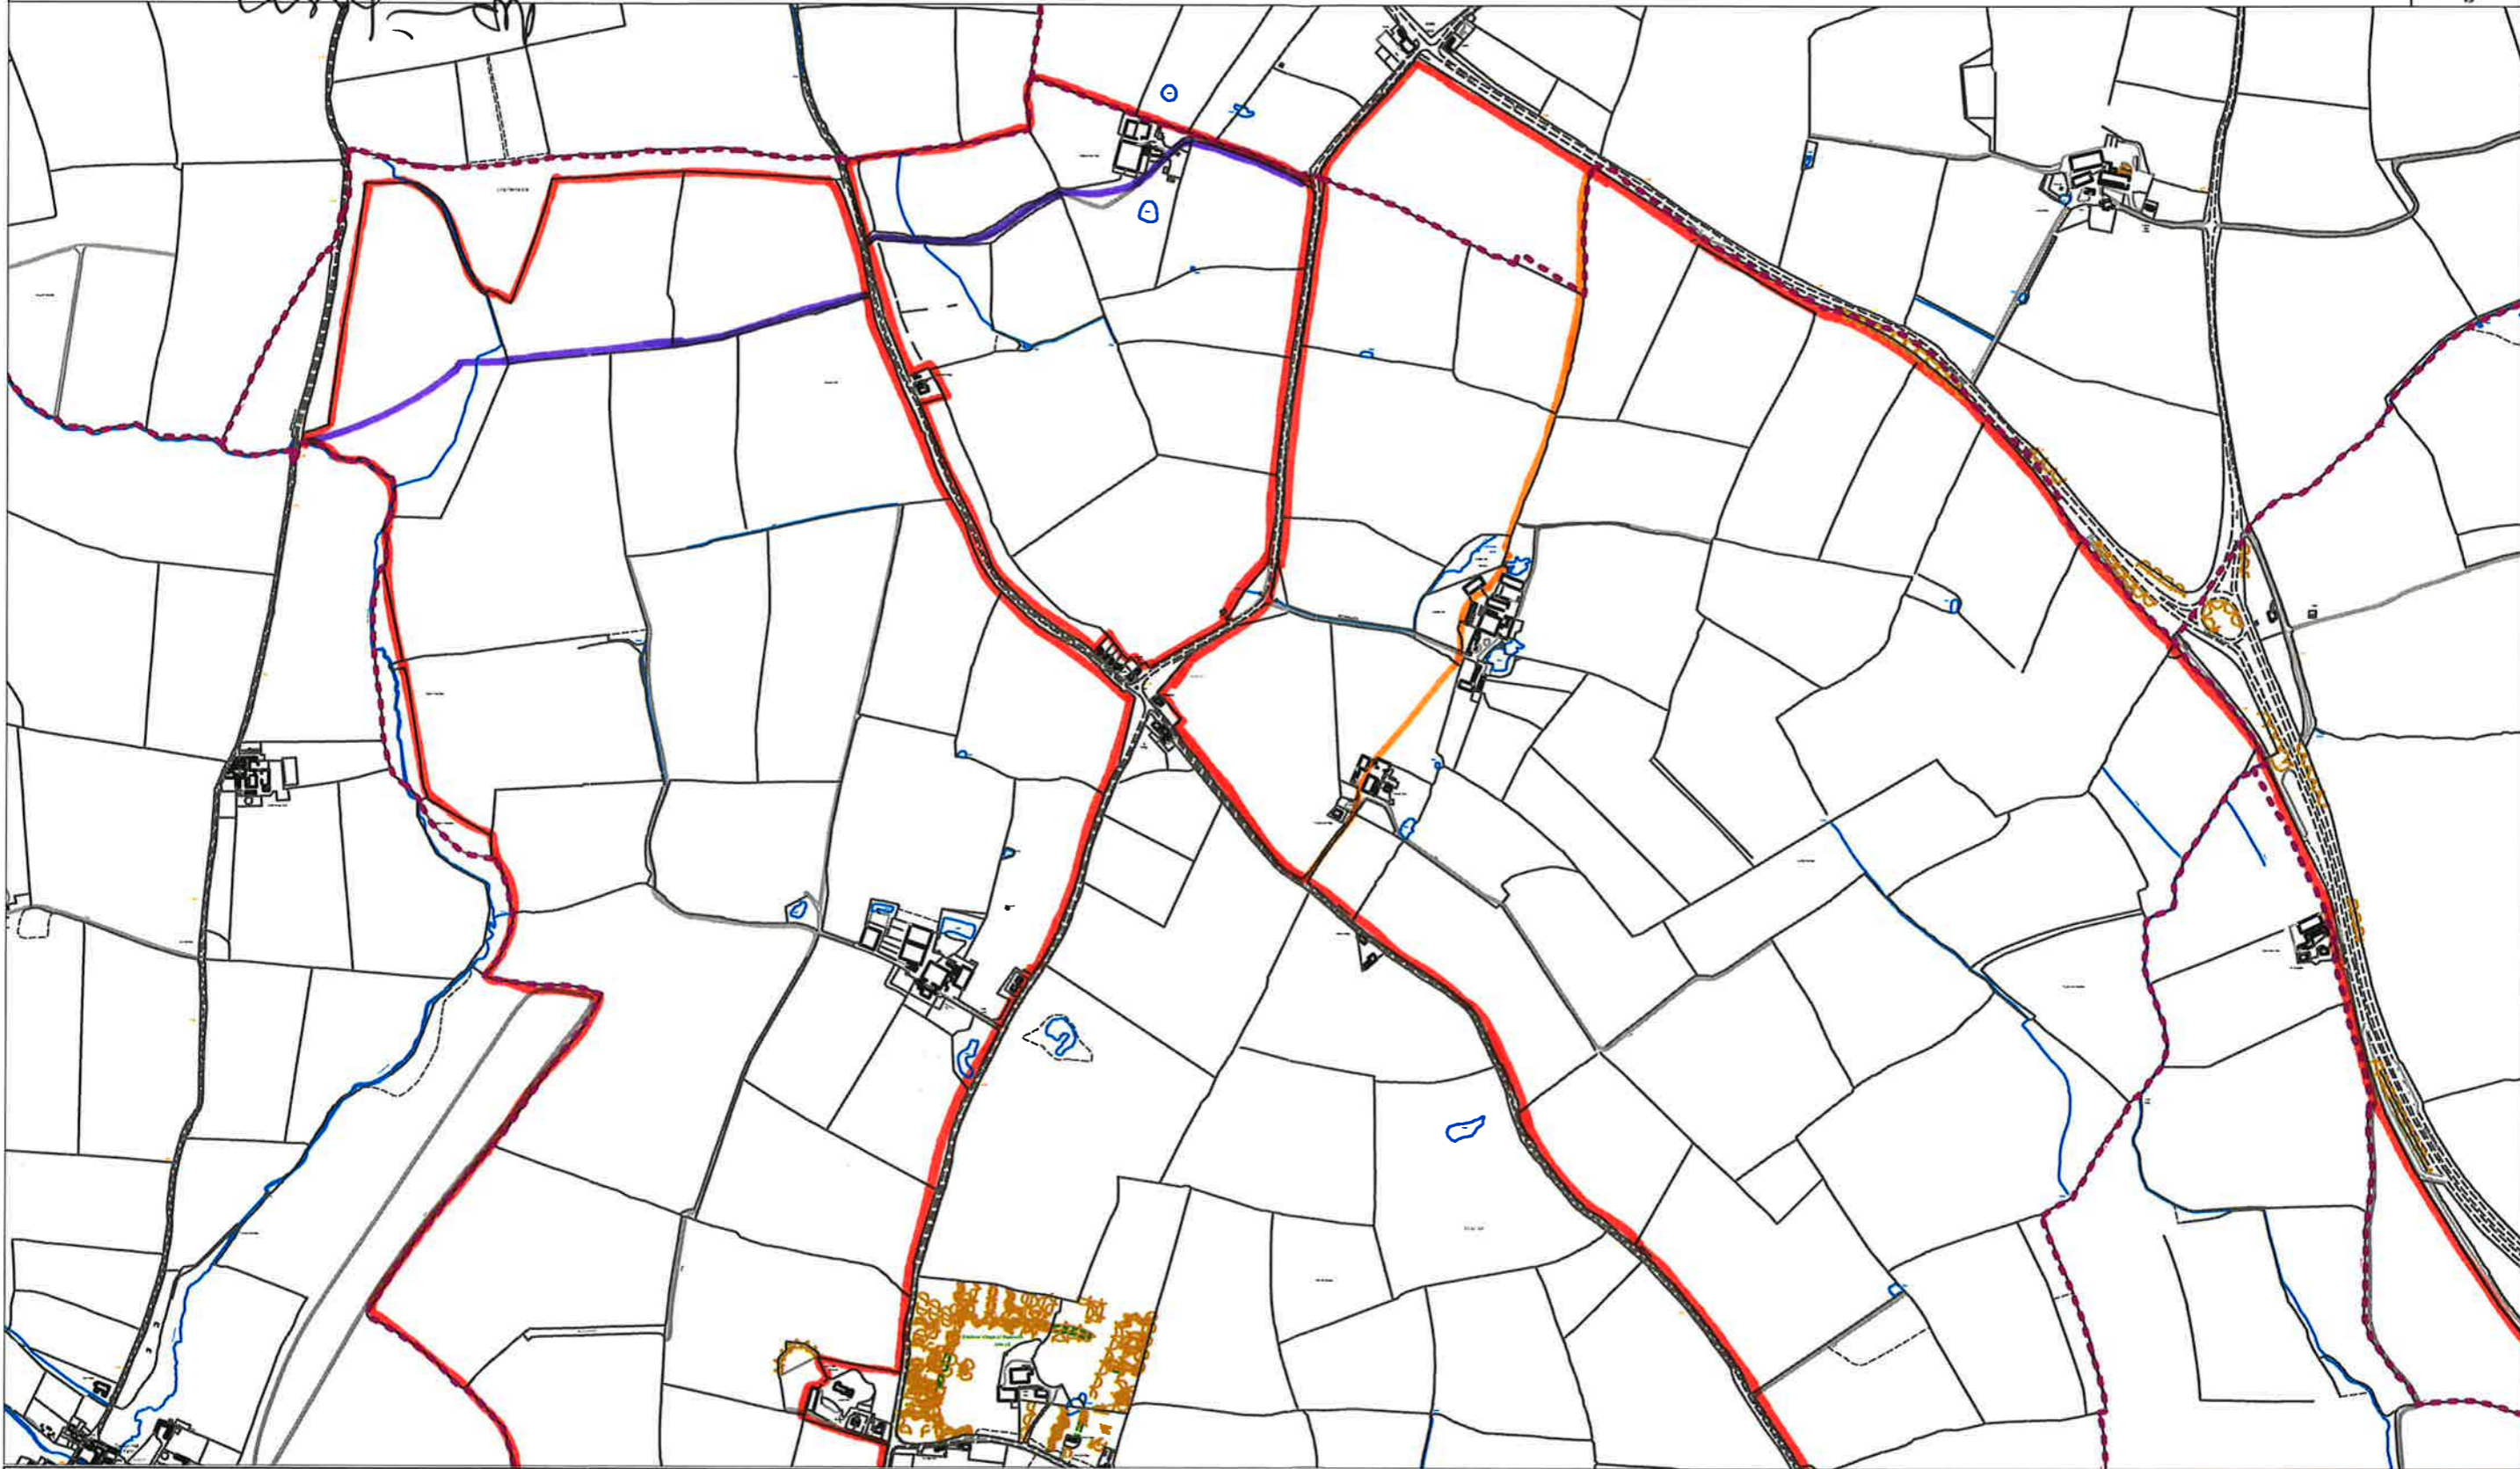

*M. Jones*

*Ms Jones*

*Handwritten signature*

*Handwritten signature*

© Crown copyright and Database right 2011. Ordnance Survey Licence number 100040148. Digital Terrain/Surface Model & Aerial Photography © GeoFerspectives