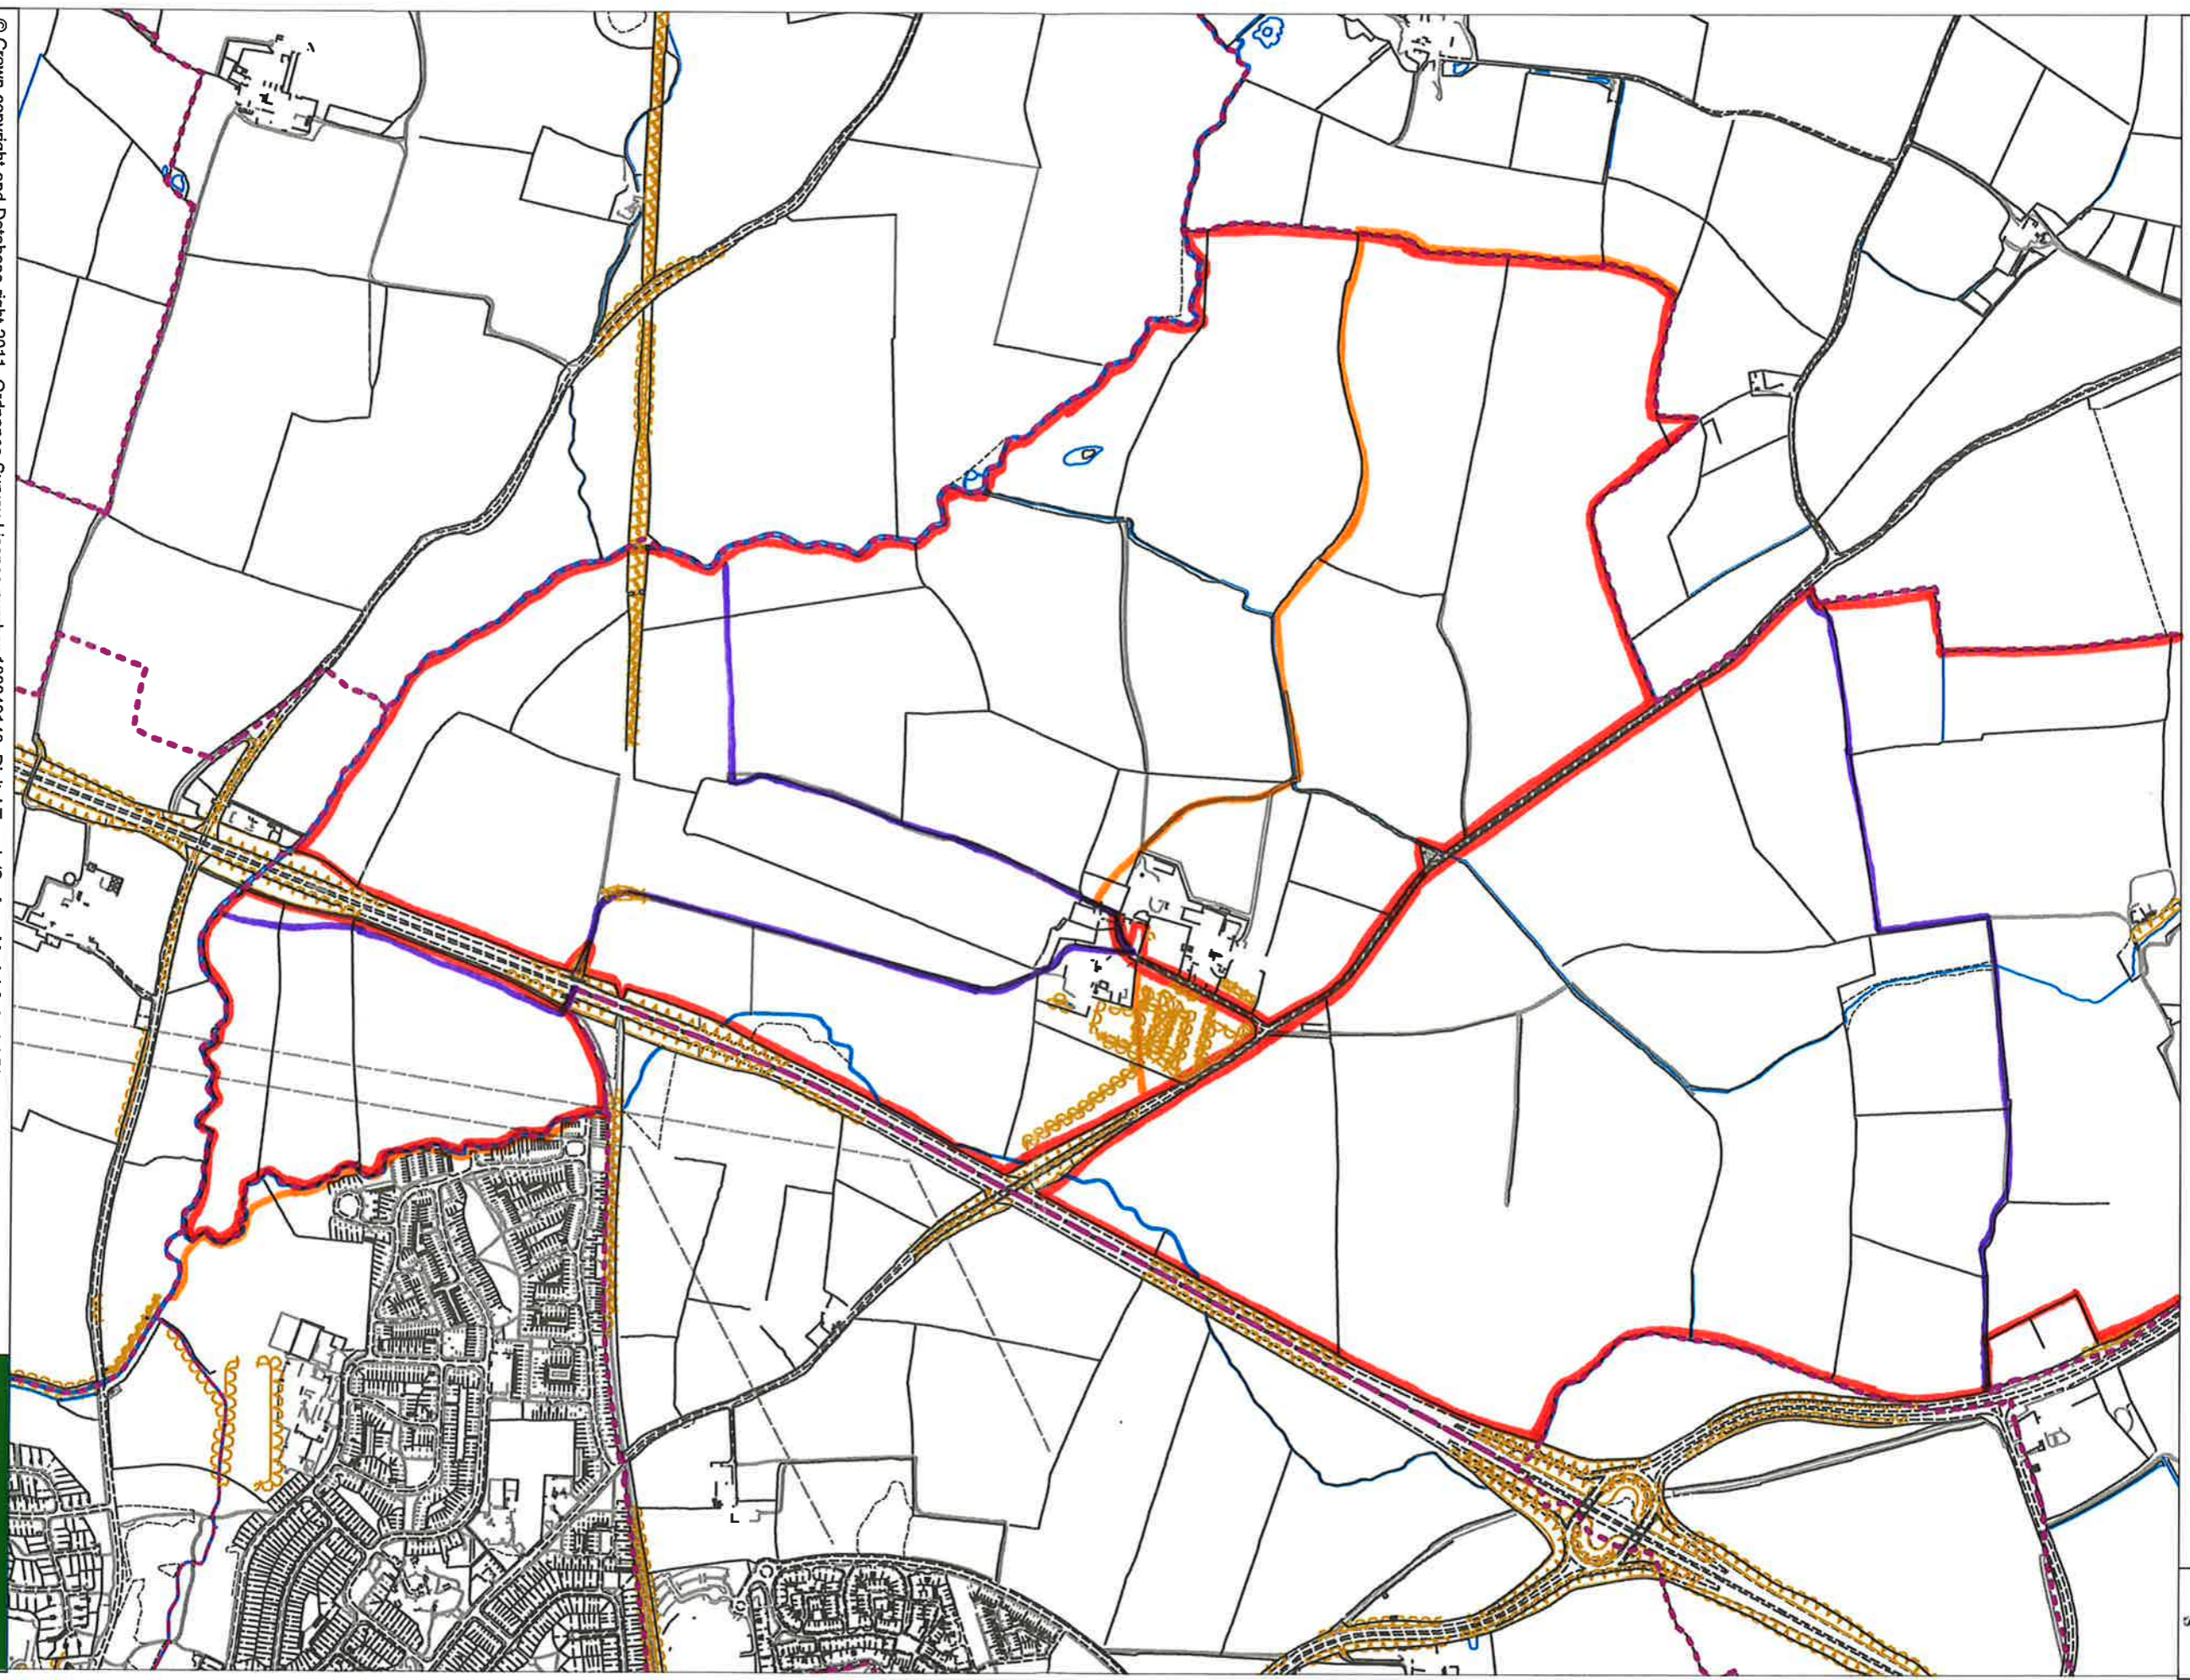

*M. Jones*

*Ms Jones*

*Handwritten signature*

*Handwritten signature*

© Crown copyright and Database right 2011. Ordnance Survey Licence number 100040148. Digital Terrain/Surface Model & Aerial Photography © GeoFerspectives