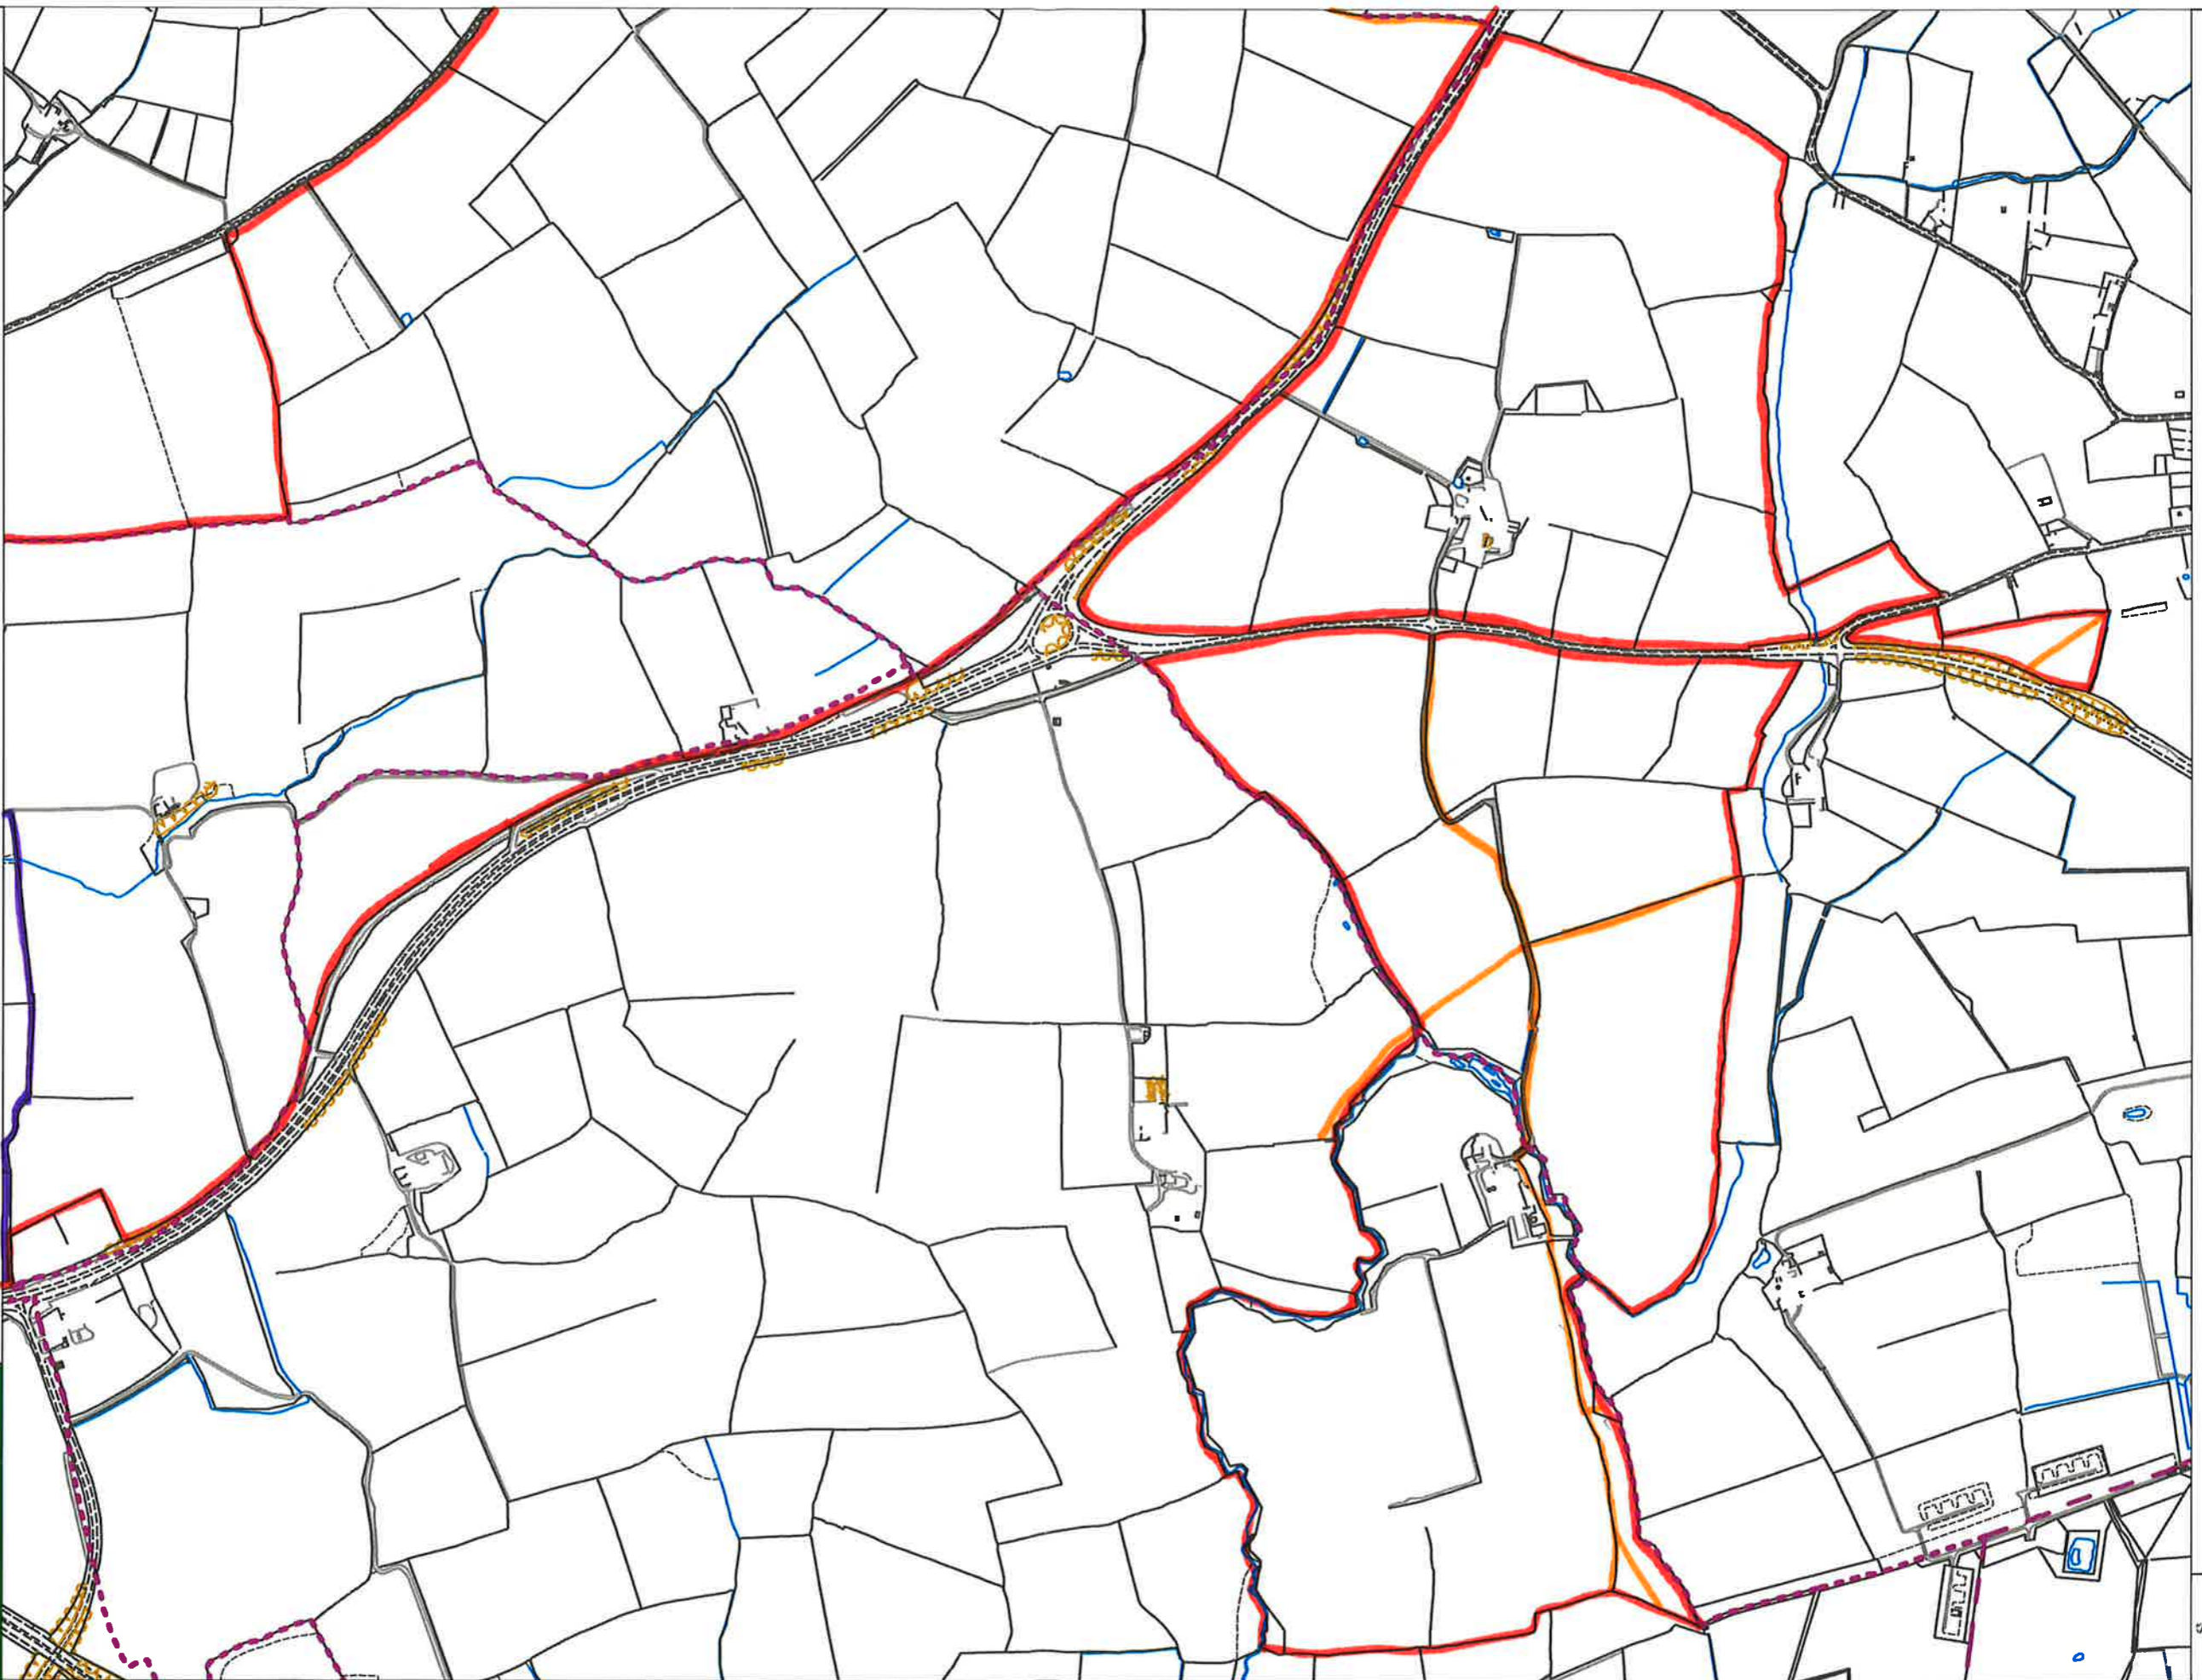

*M. Jones*

*Ms Jones*

*Handwritten signature*

*Handwritten signature*

© Crown copyright and Database right 2011. Ordnance Survey Licence number 100040148. Digital Terrain/Surface Model & Aerial Photography © GeoFerspectives