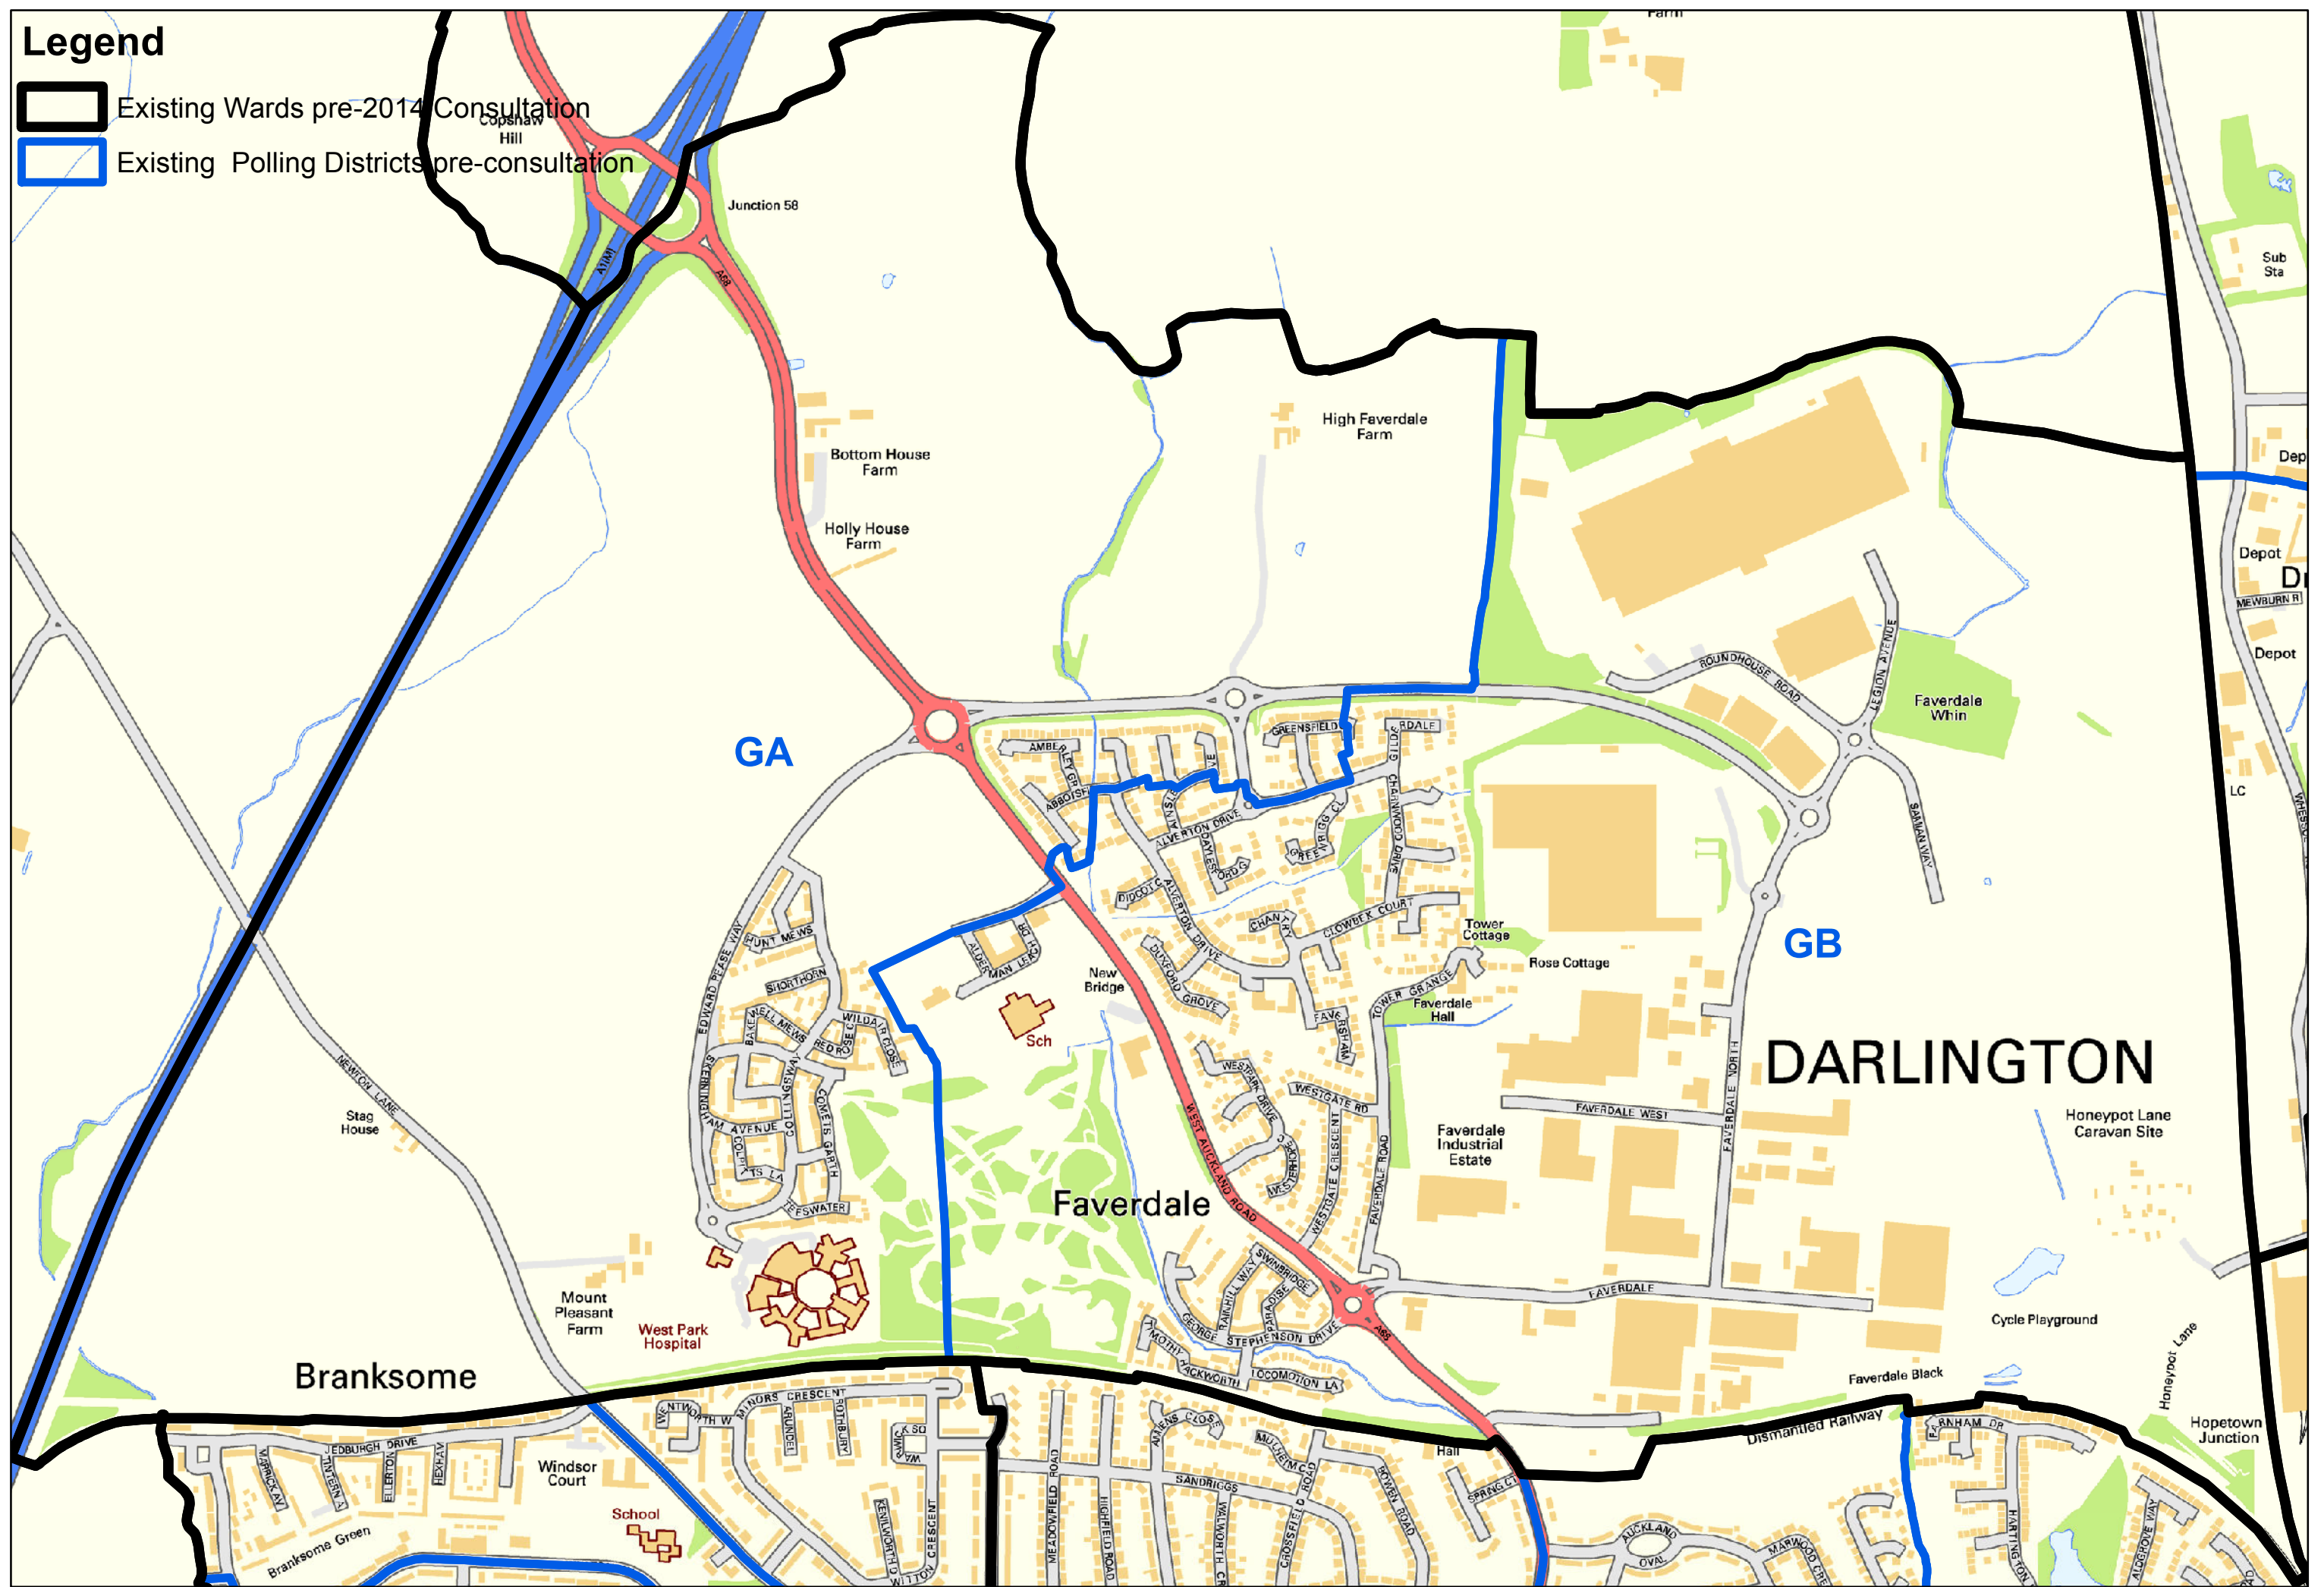

Legend

-  Existing Wards pre-2014 Consultation
-  Existing Polling Districts pre-consultation

Faverdale Polling Districts

© Crown copyright and database rights 2013 Ordnance Survey 0100023728.
You are not permitted to copy, sub-license, distribute or sell any of this data to third parties in any form.