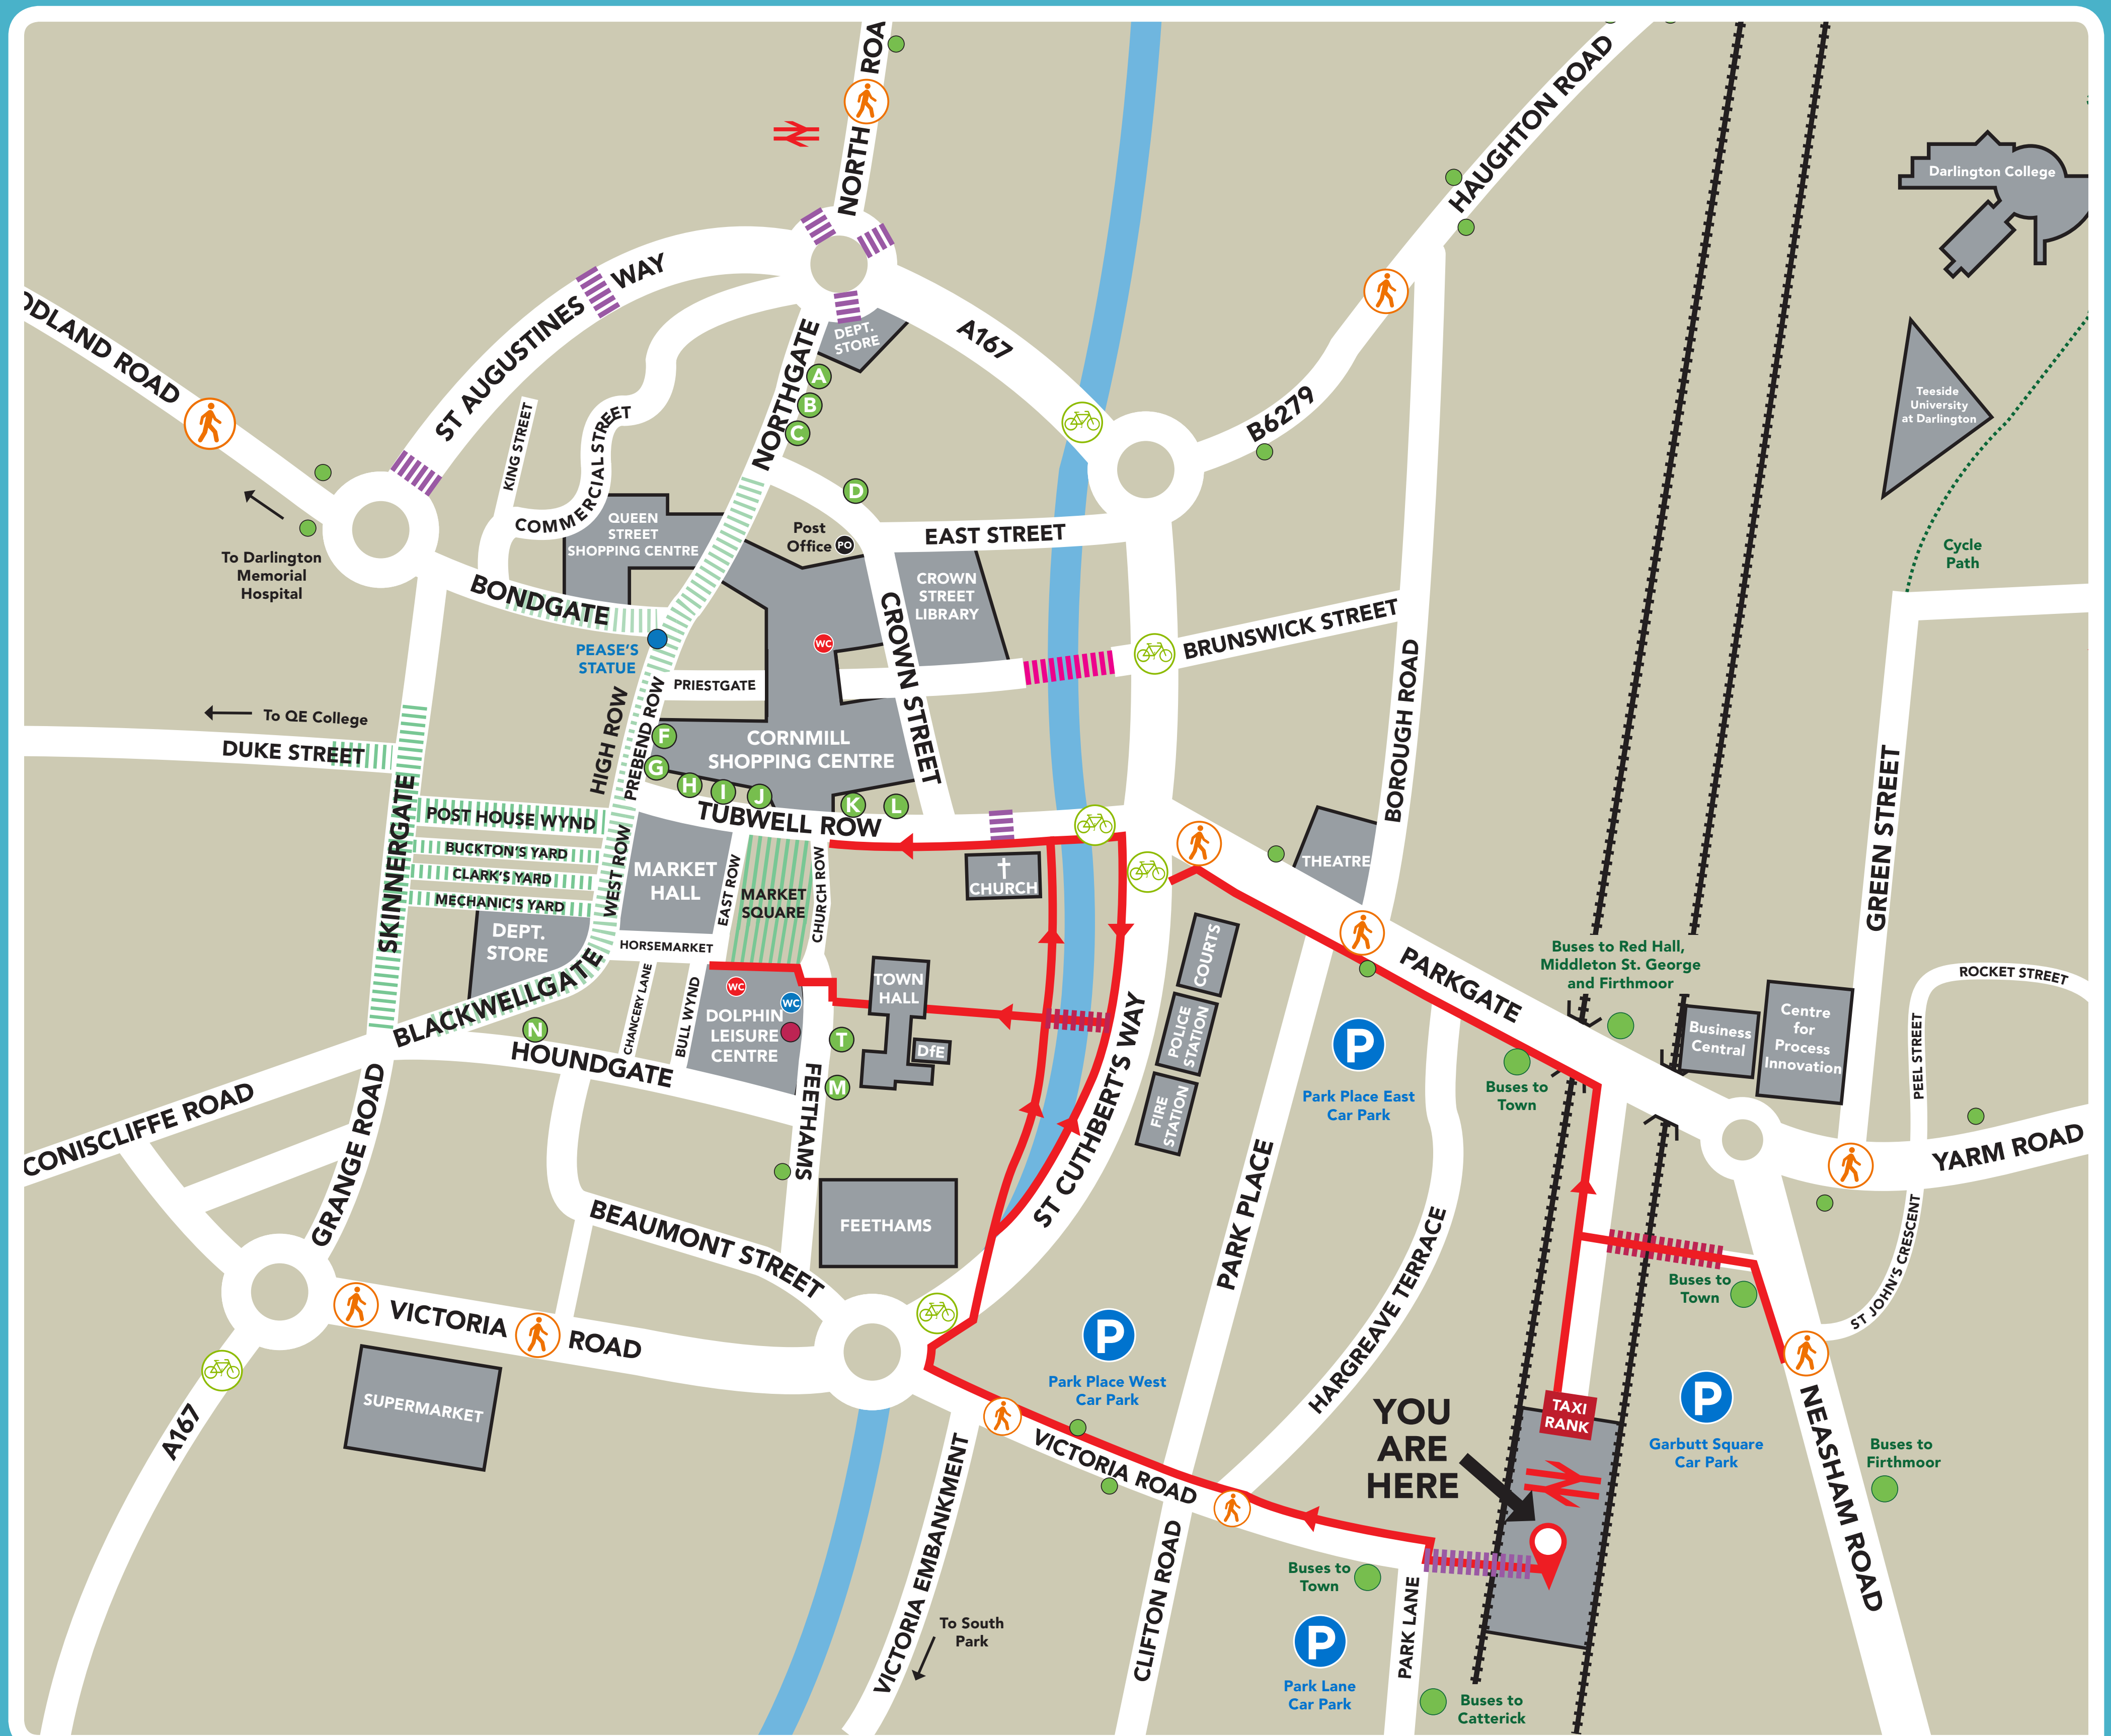

# Welcome to Darlington

The town centre is just a short walk from here, or you could catch a bus from one of the nearby stops. Use the map below to find your most direct route.

## KEY

- |   |   |   |                             |   |                         |
|---|---|---|-----------------------------|---|-------------------------|
|  | PEDESTRIAN AREA                           |  | BUS STOP                    |  | PUBLIC TOILETS          |
|  | UNDERPASS                                 |  | COACH STOP                  |  | RADAR ACCESSIBLE TOILET |
|  | FOOTBRIDGE                                |  | PEDESTRIAN CROSSING         |  | POST OFFICE             |
|  | RECOMMENDED WALKING ROUTES TO TOWN CENTRE |  | PEDESTRIAN & CYCLE CROSSING |   |                         |

Visit the travel centre here in the station for onward travel information.

[connectteesvalley.com](http://connectteesvalley.com)