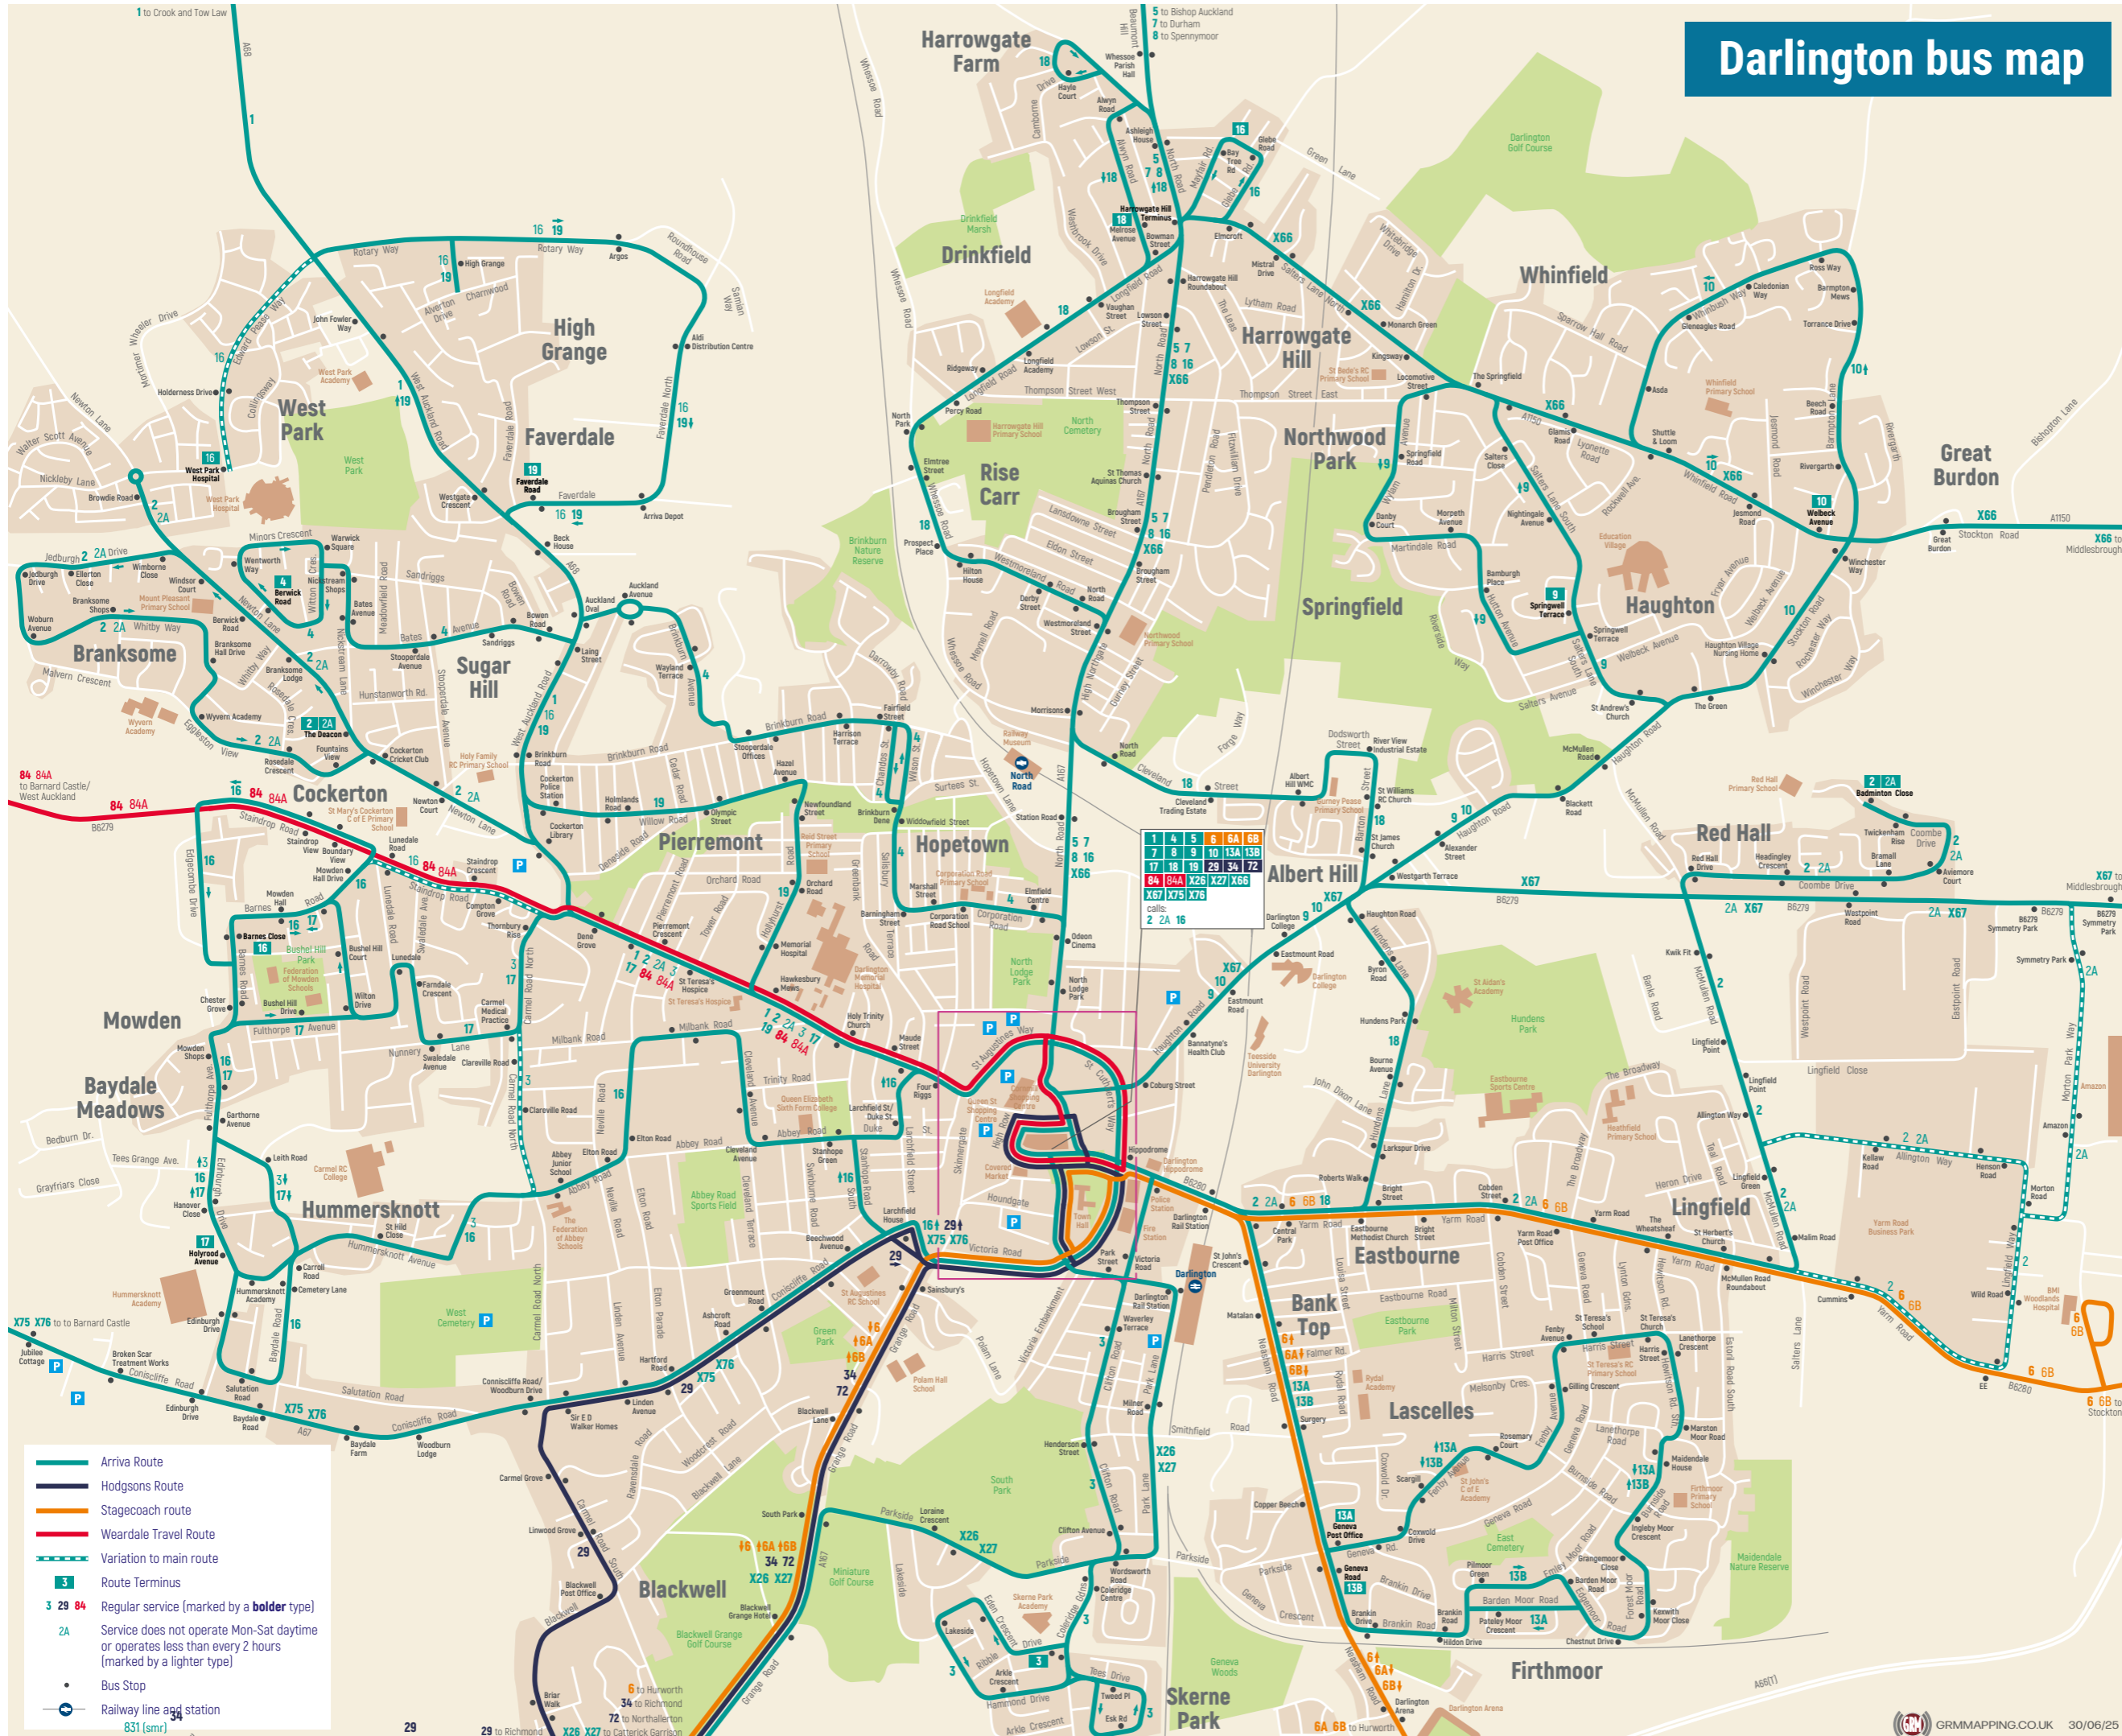

Darlington bus map

Bus routes and frequencies

Route	Main places served	Frequency of service			
		Mon to Sat Day	Sat Eve	Sunday Day	Sunday Eve
1	Darlington - Shildon - Bishop Auckland - Crock/Tow Law <i>*Sunday journeys do not serve Tow Law</i>	30	60	60*	-
2 2A	Cockerton / Branksome - Darlington - Red Hall	15	30	30	30
3	Darlington - Skerne Park	15	60	60	60
4	Darlington - Cockerton, Minors Cres	20	60	60	60
5	Darlington - Aycliffe Industrial Est - Newton Aycliffe - Shildon - Bishop Auckland	30	60	60	-
6 6A 6B	Darlington - Hurworth - St George - Stockton	30	70	60	70
7	Darlington - Newton Aycliffe - Woodham - Chilton - Ferryhill - Durham	15	60	30	60
8	Darlington - Aycliffe Village - Newton Aycliffe - Ferryhill - Spennymoor	60	-	-	-
9	Darlington - Springfield	20	-	60	-
10	Darlington - Whinfield	20	60	60	1jny
13A 13B	Darlington - Firthmoor	10	60	30	2jnys
16	Harrowgate Hill - Darlington - Hummersknott - Mowden <i>(peak jnys serve West Park Hosp)</i>	60	-	-	-
17	Darlington - Mowden	60	-	-	-
17	Newton Aycliffe - School Aycliffe <i>(Mondays to Fridays only)</i>	60	-	-	-
18	Darlington - Harrowgate Hill	60	-	-	-
19	Darlington - Faverdale	30	-	-	-
29	Darlington - Manfield - Aldbrough St John - Gilling West - Richmond	120	-	-	-
34	Darlington - Middleton Tyas - Catterick - Richmond	120	-	-	-
72	Darlington - North & East Cowton - Brompton - Northallerton	120	-	-	-
84 84A	Darlington - Ingleton - Cockfield - Barnard Castle (84) / West Auckland (84A)	120	-	-	-
X26 X27	Darlington - Scotch Corner - Richmond - Catterick Garrison - Colburn	30	60	60	60
X66 X67	Darlington - Harrowgate Hill (X66) - Darlington College (X67) - Stockton - Middlesbrough <i>*Combined frequency</i>	15*	60*	60**	2jnys**
X75 X76	Darlington - Piercebridge - Gainford - Staindrop (X75) / Winston (X76) - Barnard Castle <i>*One evening journey on X75 at 2043</i> <i>**Sunday journeys are all X75</i>	30	120*	120**	-

— Arriva Route
— Hodgsons Route
— Stagecoach route
— Weardale Travel Route
- - - Variation to main route
3 Route Terminus
3 29 84 Regular service (marked by a **bolder** type)
2A Service does not operate Mon-Sat daytime or operates less than every 2 hours (marked by a lighter type)
● Bus Stop
Ⓜ Railway line station
831 (smr)

0344 800 44 11
www.arrivabus.co.uk

01833 630730
www.hodgsonskoaches.com

0191 566 0231
www.stagecoachbus.com

01388 528235
www.weardale-travel.co.uk