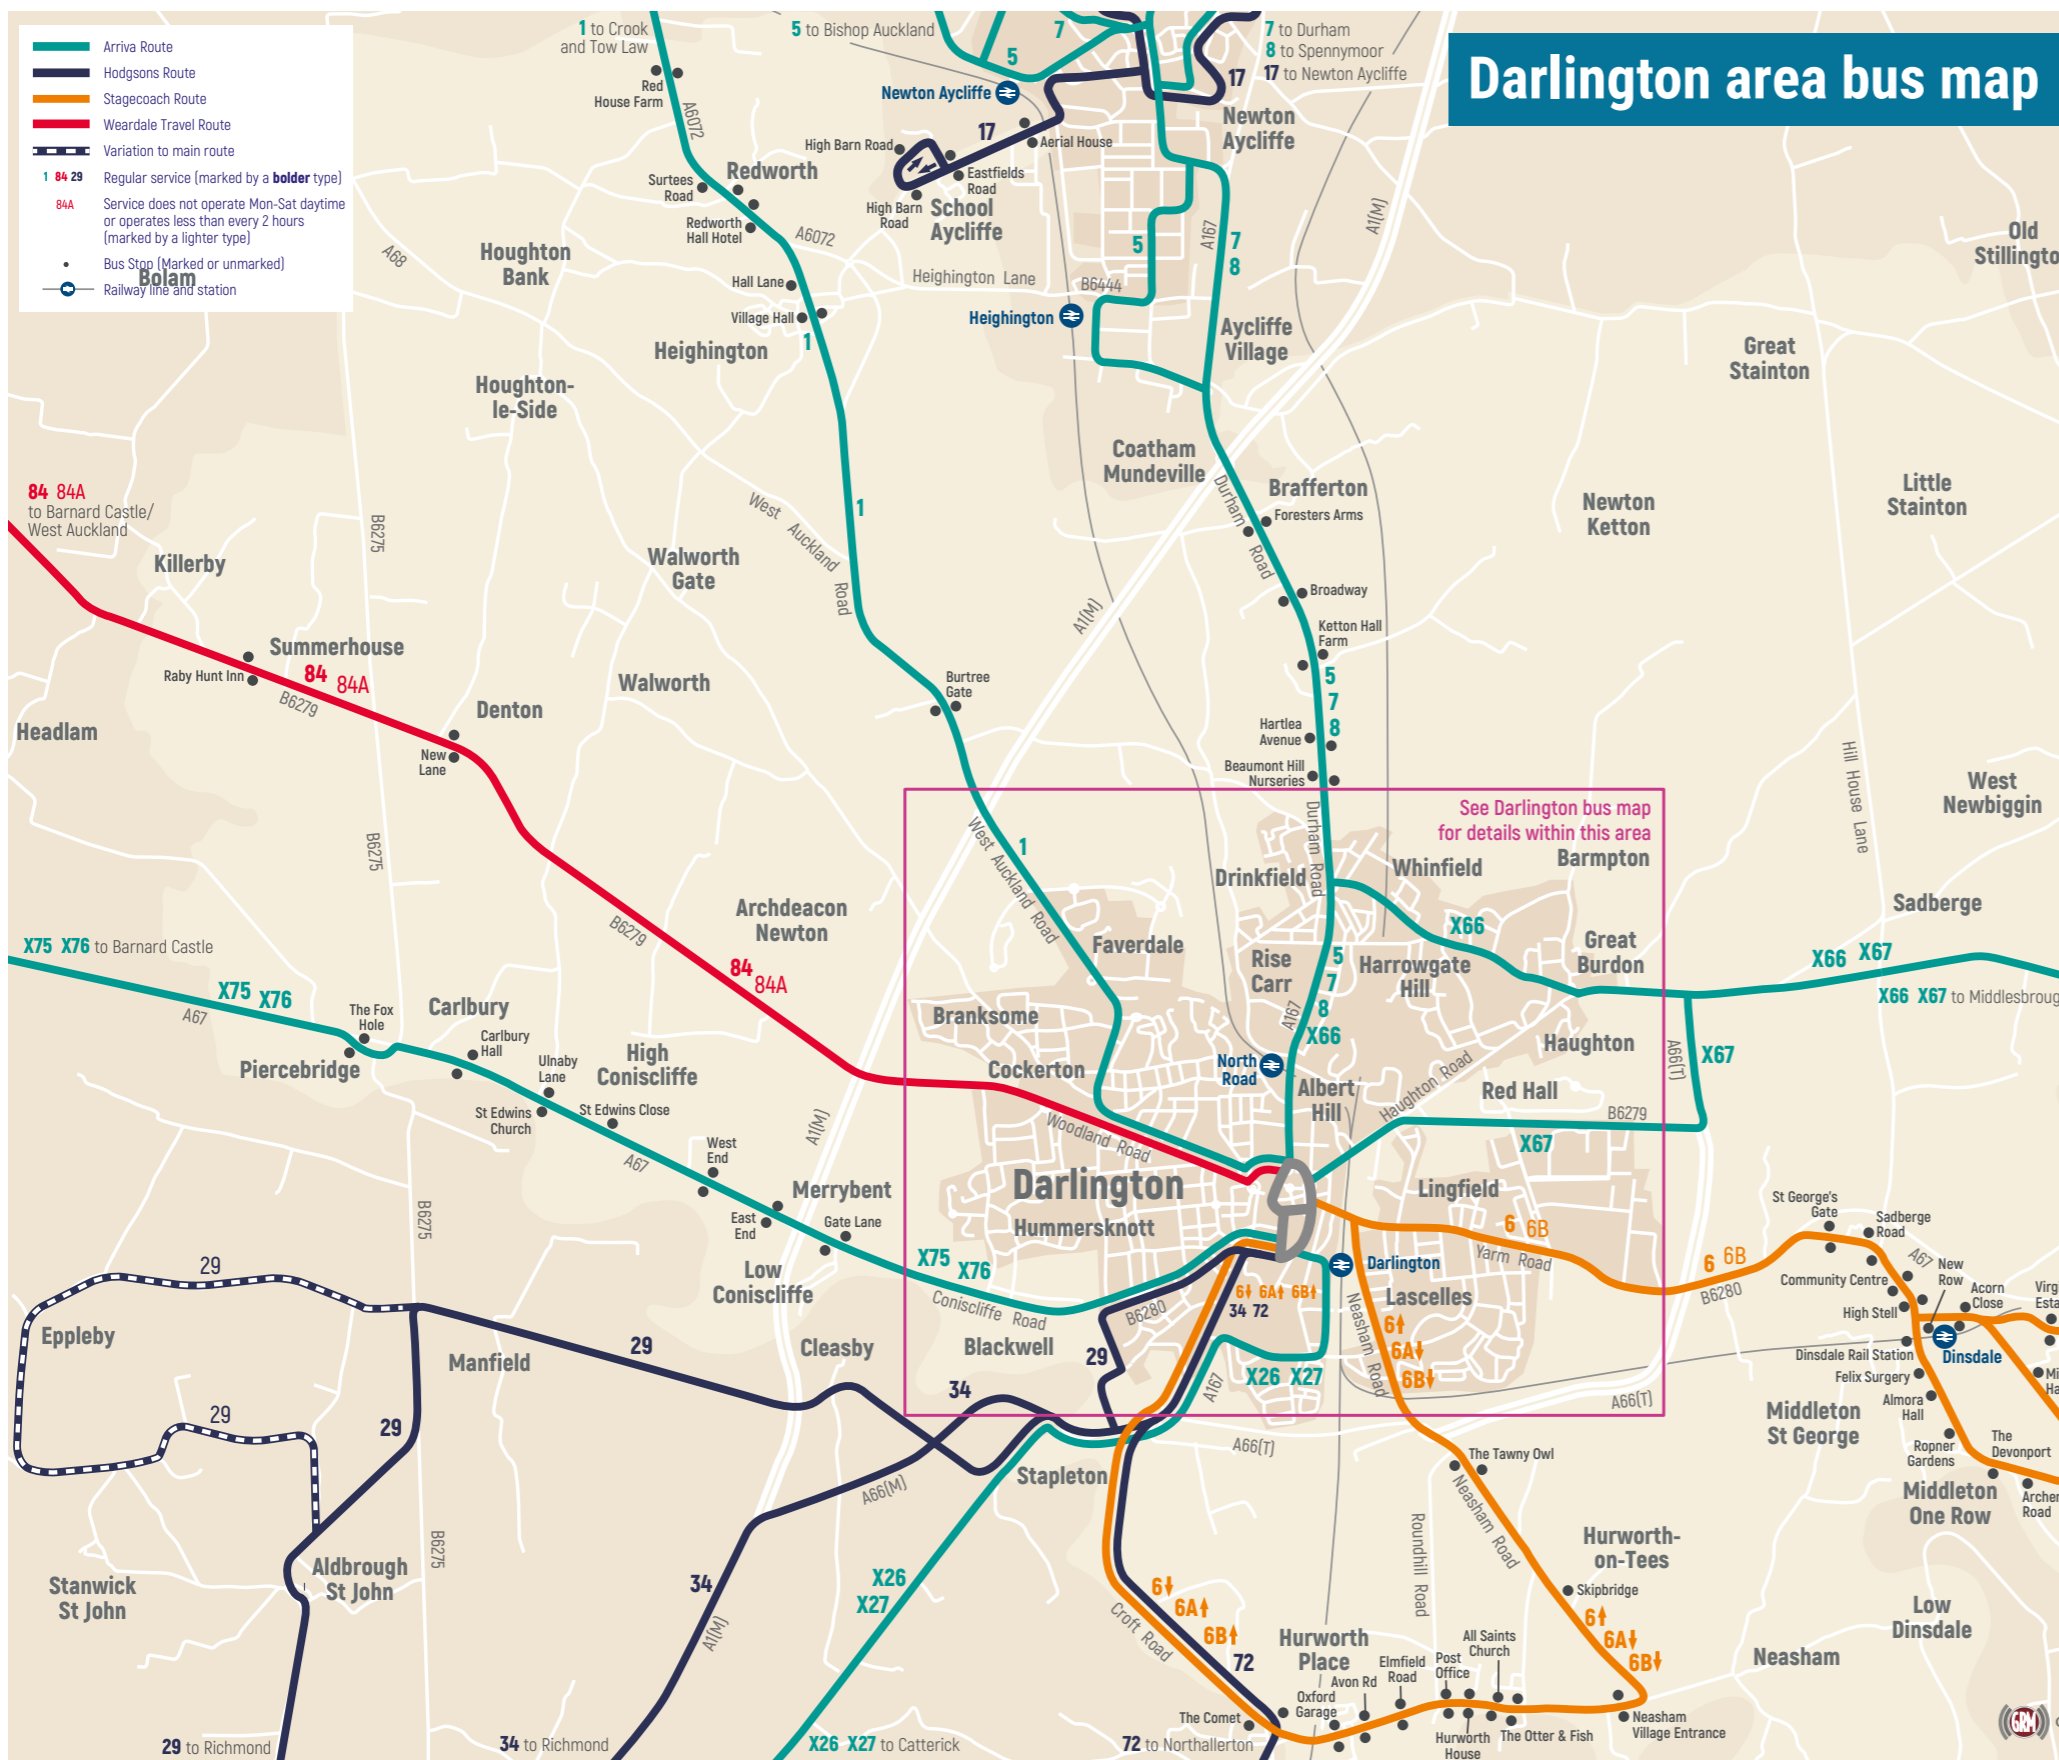

Darlington town centre stops

Stop	Route	Destination
A	22A	Cockerton/Branksome
	16	Harrowgate Hill
	16	Mowden/West Park Hospital
	17	Mowden
B	22A	Red Hall
	3	Skerne Park
	4	Cockerton, Minors Crescent

Stop	Route	Destination
C	9	Springfield
	10	Whinfield
D	13A 13B	Firthmoor
F	9	Springfield
	10	Whinfield

Stop	Route	Destination
G	13A 13B	Firthmoor
H	5	Bishop Auckland
	7	Durham
	8	Spennymoor
I	16	Harrowgate Hill
	3	Skerne Park
	4	Cockerton, Minors Crescent
	84 84A	Barnard Castle/West Auckland

Stop	Route	Destination
J	1	Crook/Tow Law
	22A	Cockerton/Branksome
	3	Hummersknott Academy (school days only)
K	17	Mowden
	19	Faverdale
L	22A	Red Hall
	6 6A 6B	Stockton
	18	Harrowgate Hill
	X26 X27	Middlesbrough

Stop	Route	Destination
M*	1	Crook/Tow Law
	5	Bishop Auckland
T*	6 6A 6B	Hurworth
	7	Durham
	9	Richmond
	34	Richmond (one journey to)
	72	Northallerton
	X26 X27	Colburn
	X75 X76	Barnard Castle

Stop	Route	Destination
3		Skerne Park
4		Minors Crescent
9		Springfield
10		Whinfield
13A 13B		Firthmoor
16		Mowden (One jny West Park Hospital)
17		Mowden

* All evening services serve the bus stops on Feethams, with the exception of service 2